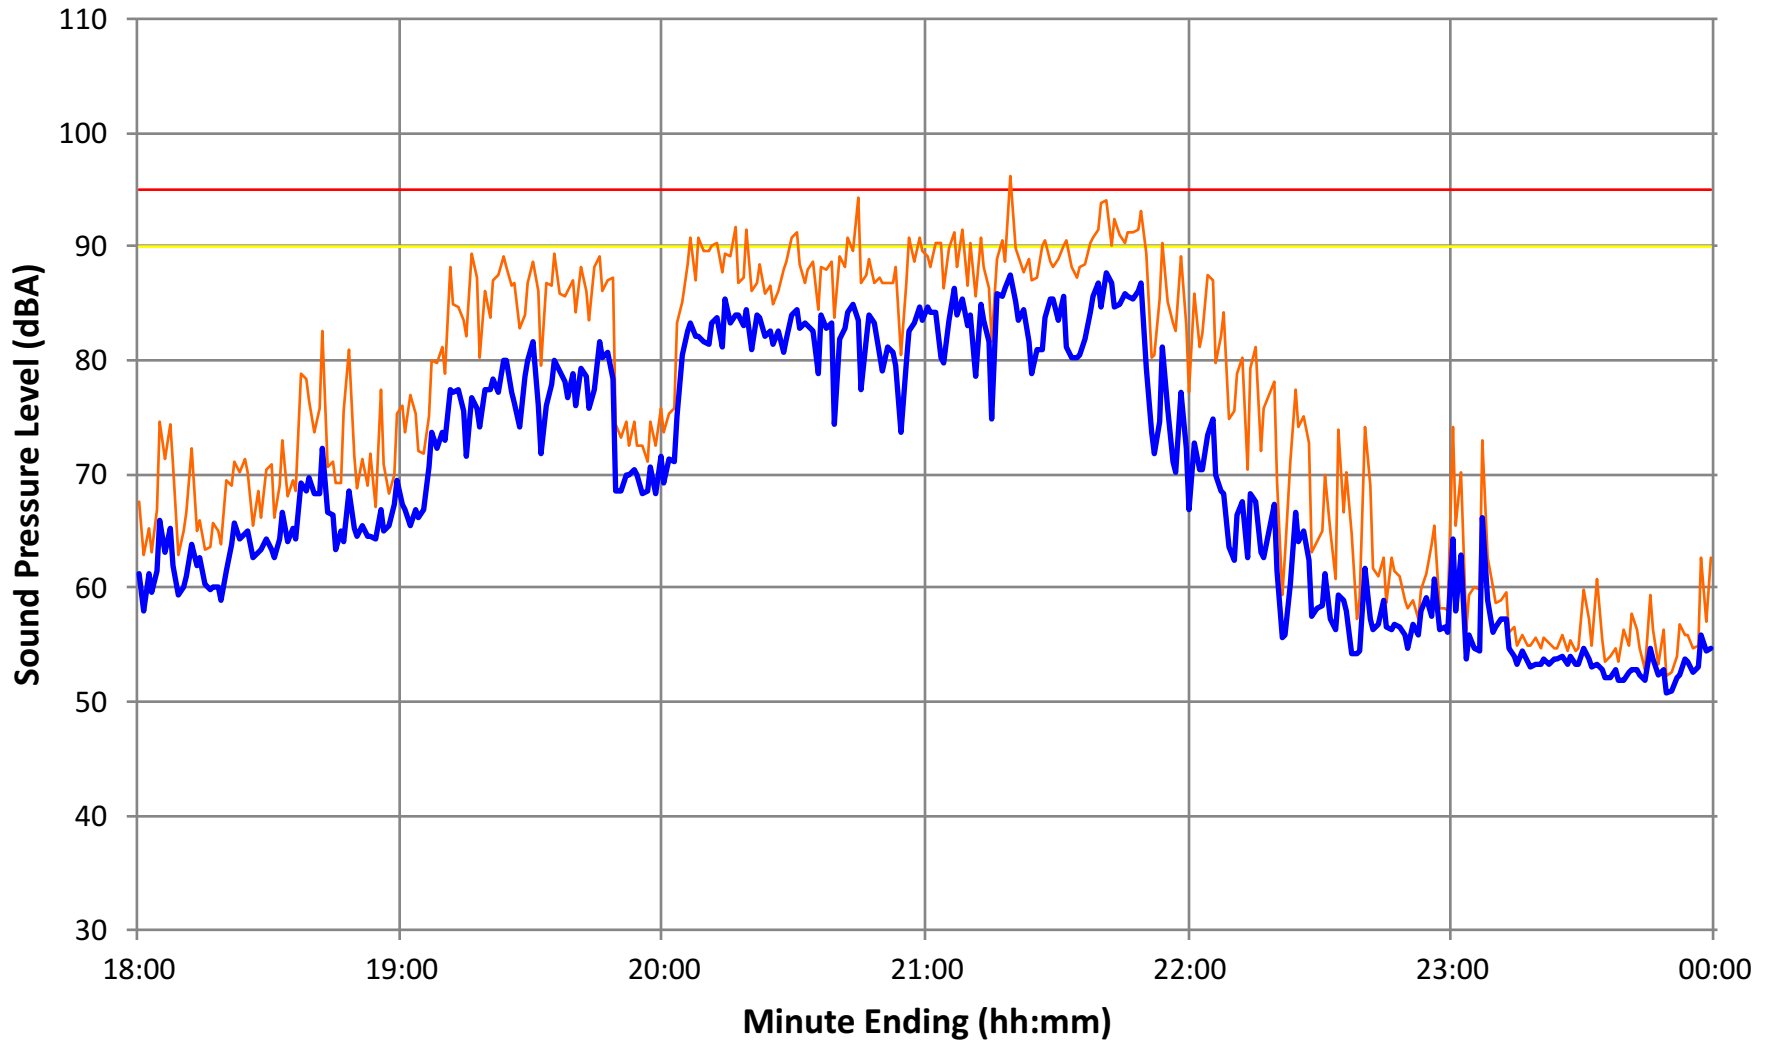

Each plot presents data measured between 6 pm and 12 am. The lines plotted are both A-weighted sound pressure level in 1-minute intervals, as plotting six hours of data in 1-second intervals makes the plot difficult to interpret. The 1-second data are available for further analysis.

1-minute Leq – The Leq over the minute ending at the data point

Maximum 1-second Leq – The maximum 1-second Leq measured during this minute
Also included are lines indicating the yellow and red light thresholds.

A detailed discussion of decibels, Leq, and other terminology is available in the initial report (covering the period between June 15th and July 28th, 2018).

Event Notes

Sound levels were consistently below 90 dBA for all events during this time period. During the Gillian Welch concert on July 21, levels exceeding the limit twice at the end of the show, but this appears to be crowd noise.

— Yellow Light — Red Light — Maximum 1-sec Leq — 1-minute Leq

The Del McCoury Band

07-18-2018

Yellow Light Red Light Maximum 1-sec Leq 1-minute Leq

Seussical 07-19-2018

— Yellow Light — Red Light — Maximum 1-sec Leq — 1-minute Leq