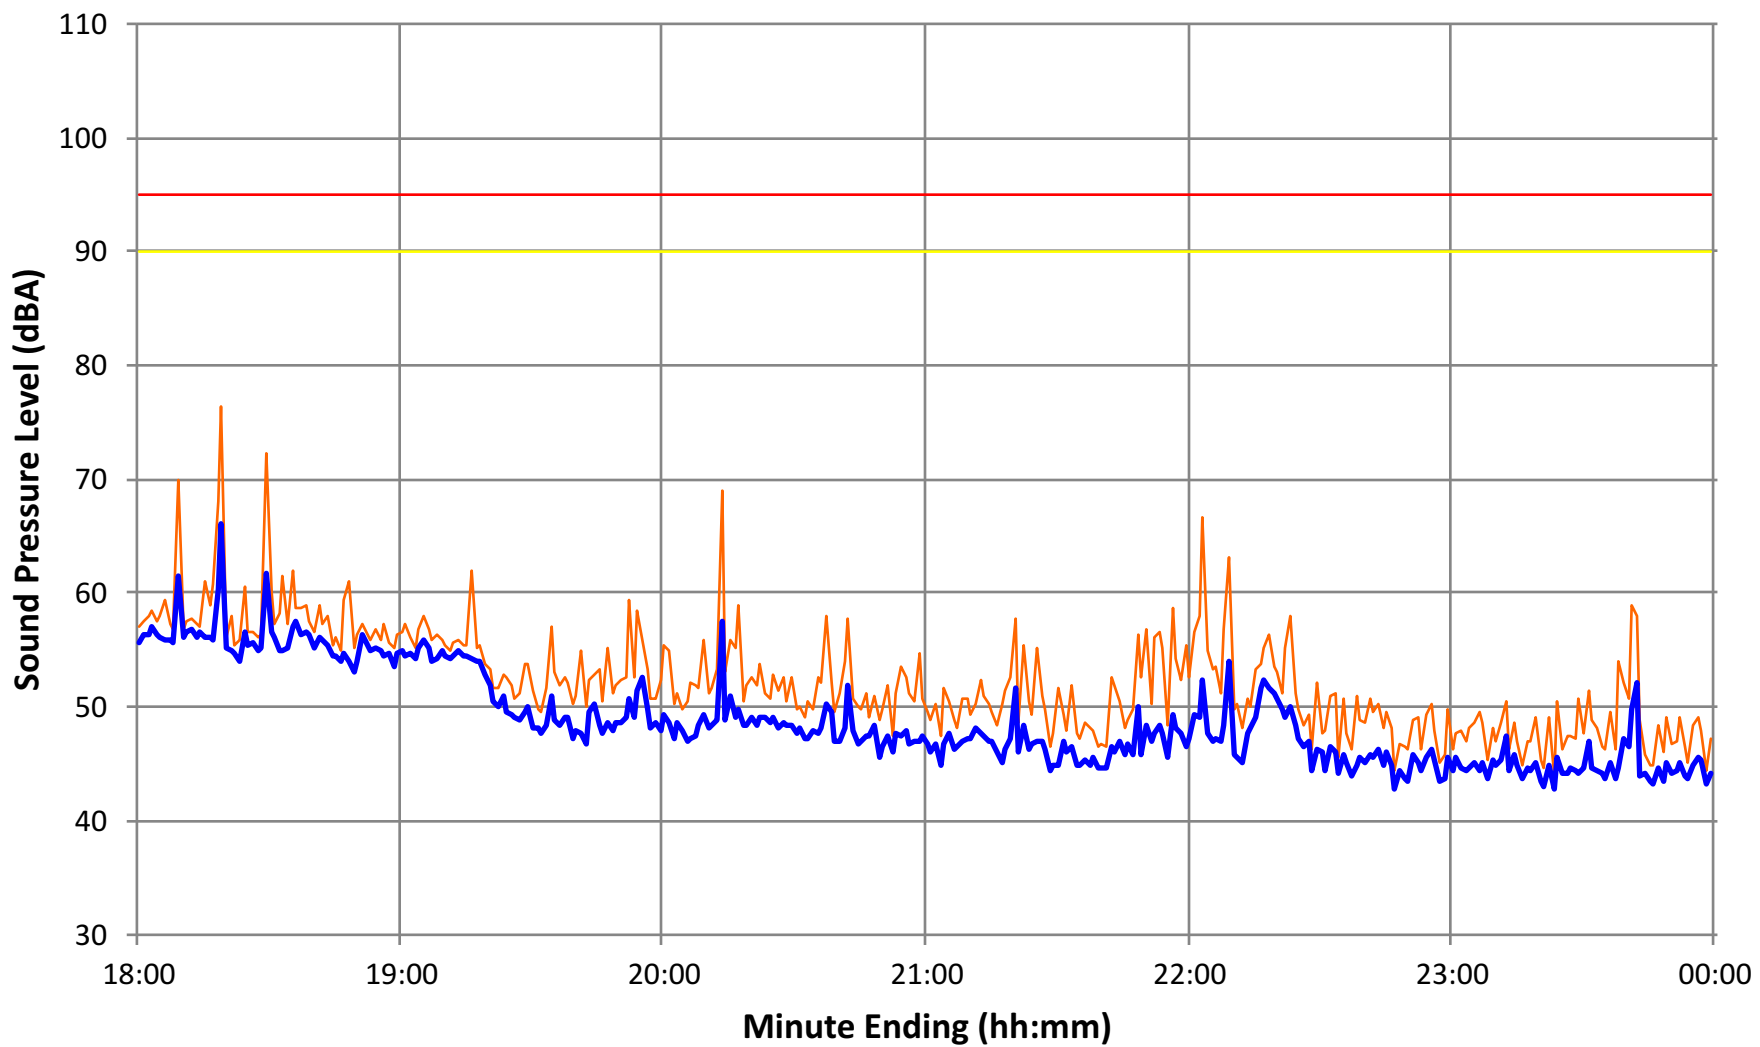

Each plot presents data measured between 6 pm and 12 am. The lines plotted are both A-weighted sound pressure level in 1-minute intervals, as plotting six hours of data in 1-second intervals makes the plot difficult to interpret. The 1-second data are available for further analysis.

1-minute Leq – The Leq over the minute ending at the data point

Maximum 1-second Leq – The maximum 1-second Leq measured during this minute
Also included are lines indicating the yellow and red light thresholds.

A detailed discussion of decibels, Leq, and other terminology is available in the initial report (covering the period between June 15th and July 28th, 2018).

Event Notes

Sound levels were consistently below 90 dBA for all events during this time period. During the Gillian Welch concert on July 21, levels exceeding the limit twice at the end of the show, but this appears to be crowd noise.

— Yellow Light — Red Light — Maximum 1-sec Leq — 1-minute Leq

The Del McCoury Band

07-18-2018

Yellow Light Red Light Maximum 1-sec Leq 1-minute Leq

Seussical 07-19-2018

— Yellow Light — Red Light — Maximum 1-sec Leq — 1-minute Leq