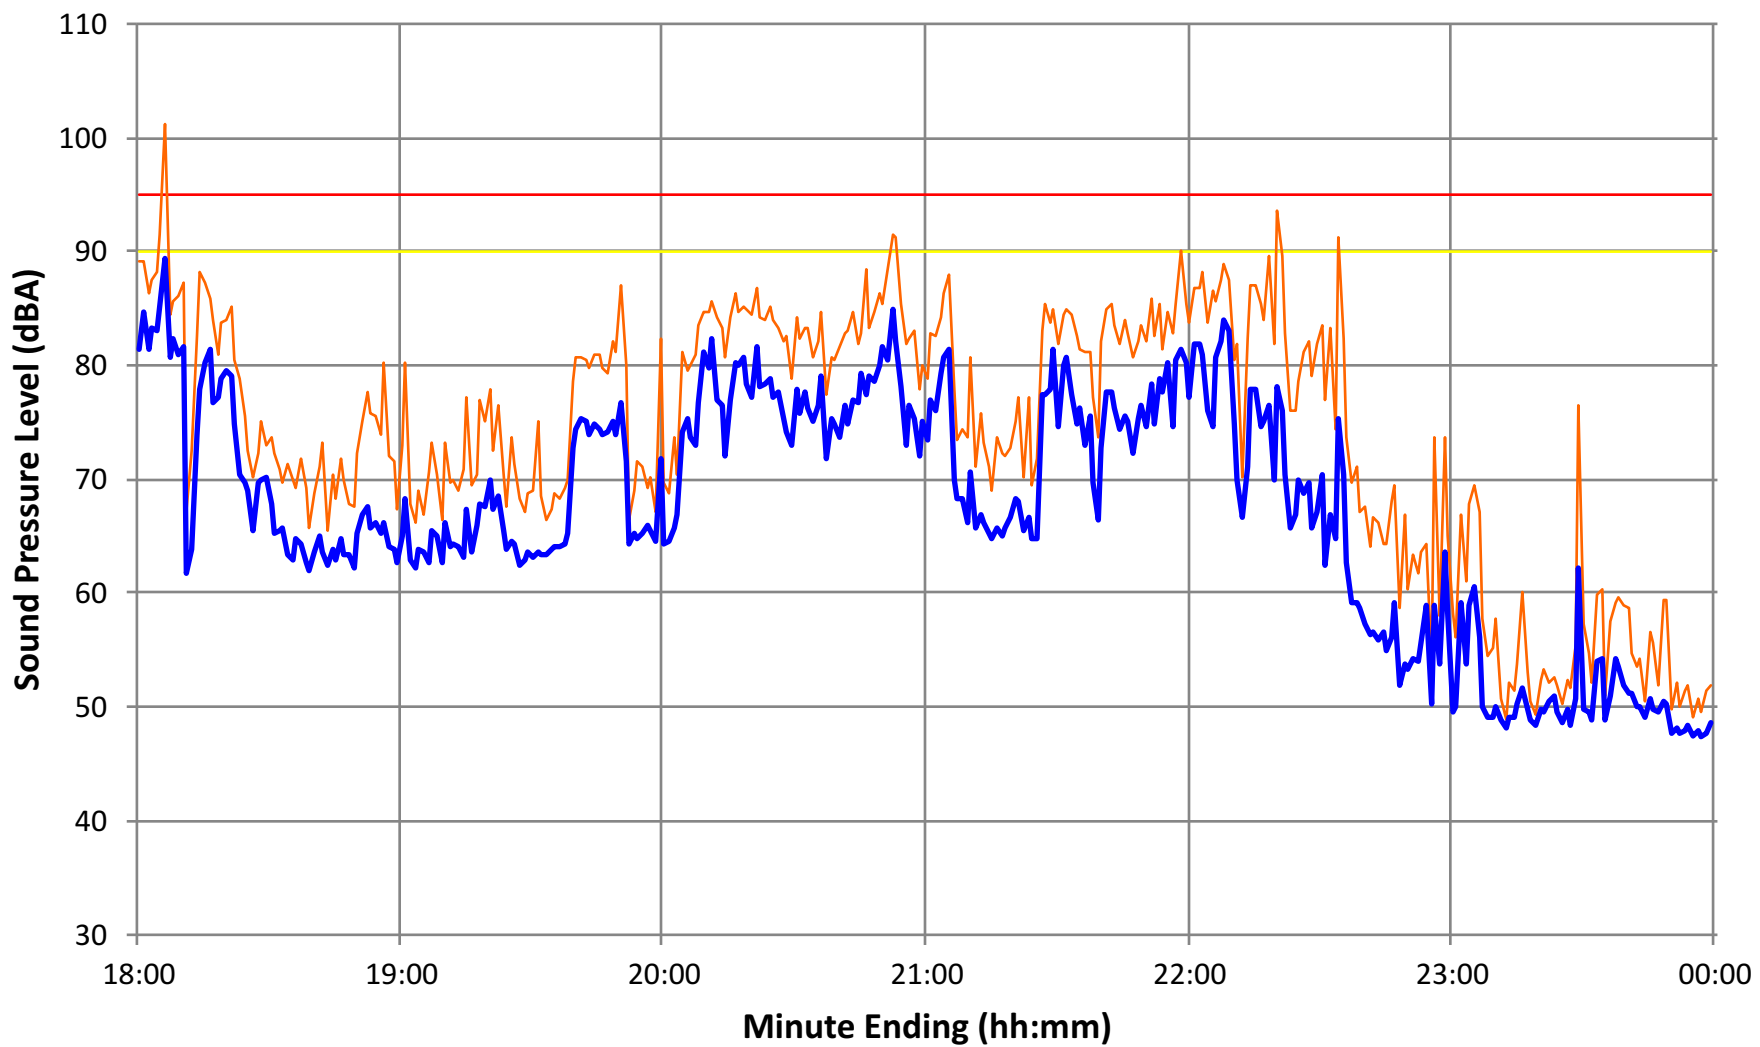

Each plot presents data measured between 6 pm and 12 am. The lines plotted are both A-weighted sound pressure level in 1-minute intervals, as plotting six hours of data in 1-second intervals makes the plot difficult to interpret. The 1-second data are available for further analysis.

A detailed discussion of decibels, Leq, and other terminology is available in the initial report (covering the period between June 15th and July 28th, 2018).

Event Notes

Sound levels were consistently below 90 dBA for all events during this time period. During the Gillian Welch concert on July 21, levels exceeding the limit twice at the end of the show, but this appears to be crowd noise.

— Yellow Light — Red Light — Maximum 1-sec Leq — 1-minute Leq

The Del McCoury Band

07-18-2018

Yellow Light Red Light Maximum 1-sec Leq 1-minute Leq

Seussical 07-19-2018

— Yellow Light — Red Light — Maximum 1-sec Leq — 1-minute Leq

Seussical 07-20-2018

— Yellow Light — Red Light — Maximum 1-sec Leq — 1-minute Leq

Gillian Welch
07-21-2018

— Yellow Light — Red Light — Maximum 1-sec Leq — 1-minute Leq

Seussical 07-22-2018

— Yellow Light — Red Light — Maximum 1-sec Leq — 1-minute Leq