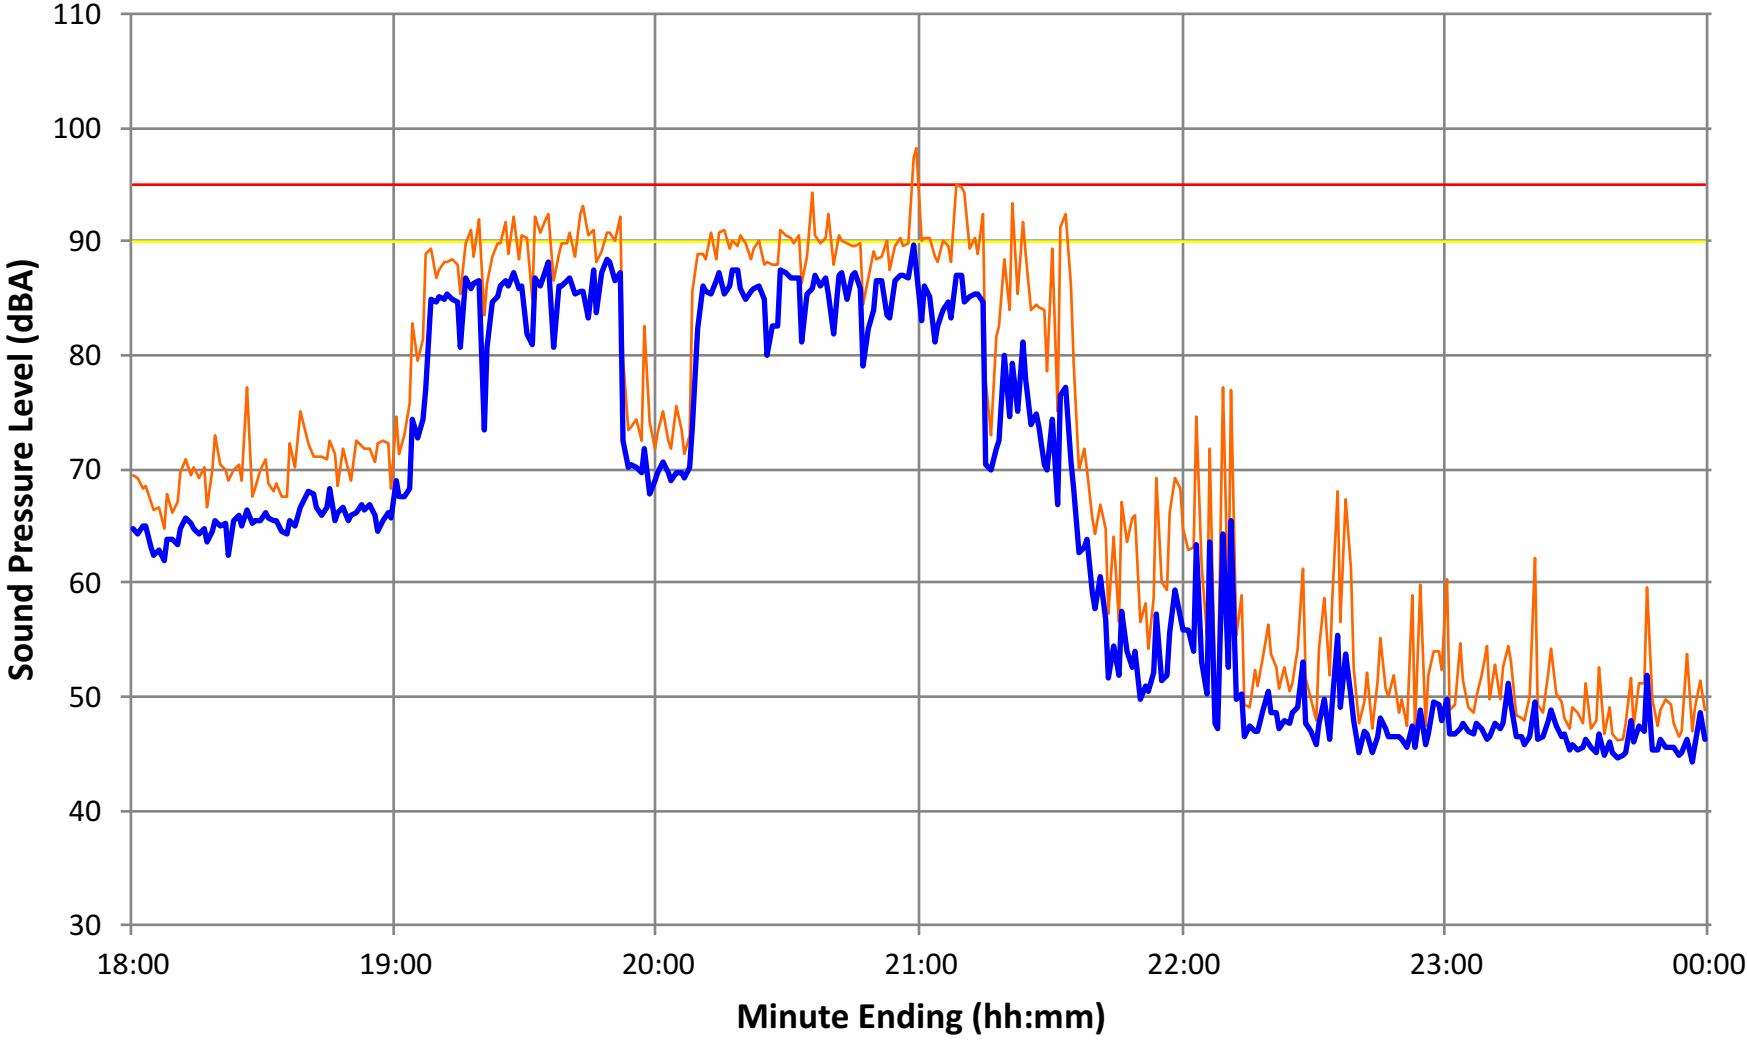

Each plot presents data measured between 6 pm and 12 am. The lines plotted are both A-weighted sound pressure level in 1-minute intervals, as plotting six hours of data in 1-second intervals makes the plot difficult to interpret. The 1-second data are available for further analysis.

A detailed discussion of decibels, Leq, and other terminology is available in the initial report (covering the period between June 15th and July 28th, 2018).

Event Notes

Sound levels were consistently below 90 dBA for all events during this time period. During the Gillian Welch concert on July 21, levels exceeding the limit twice at the end of the show, but this appears to be crowd noise.

Movie: The Dark Night

07-23-2018

Yellow Light Red Light Maximum 1-sec Leq 1-minute Leq

No Event 07-24-2018

— Yellow Light — Red Light — Maximum 1-sec Leq — 1-minute Leq

Billy Strings

07-25-2018

Yellow Light Red Light Maximum 1-sec Leq 1-minute Leq

No Event (Weather)

07-26-2018

— Yellow Light — Red Light — Maximum 1-sec Leq — 1-minute Leq

The White Buffalo

07-27-2018

Yellow Light Red Light Maximum 1-sec Leq 1-minute Leq

Seussical 07-28-2018

— Yellow Light — Red Light — Maximum 1-sec Leq — 1-minute Leq