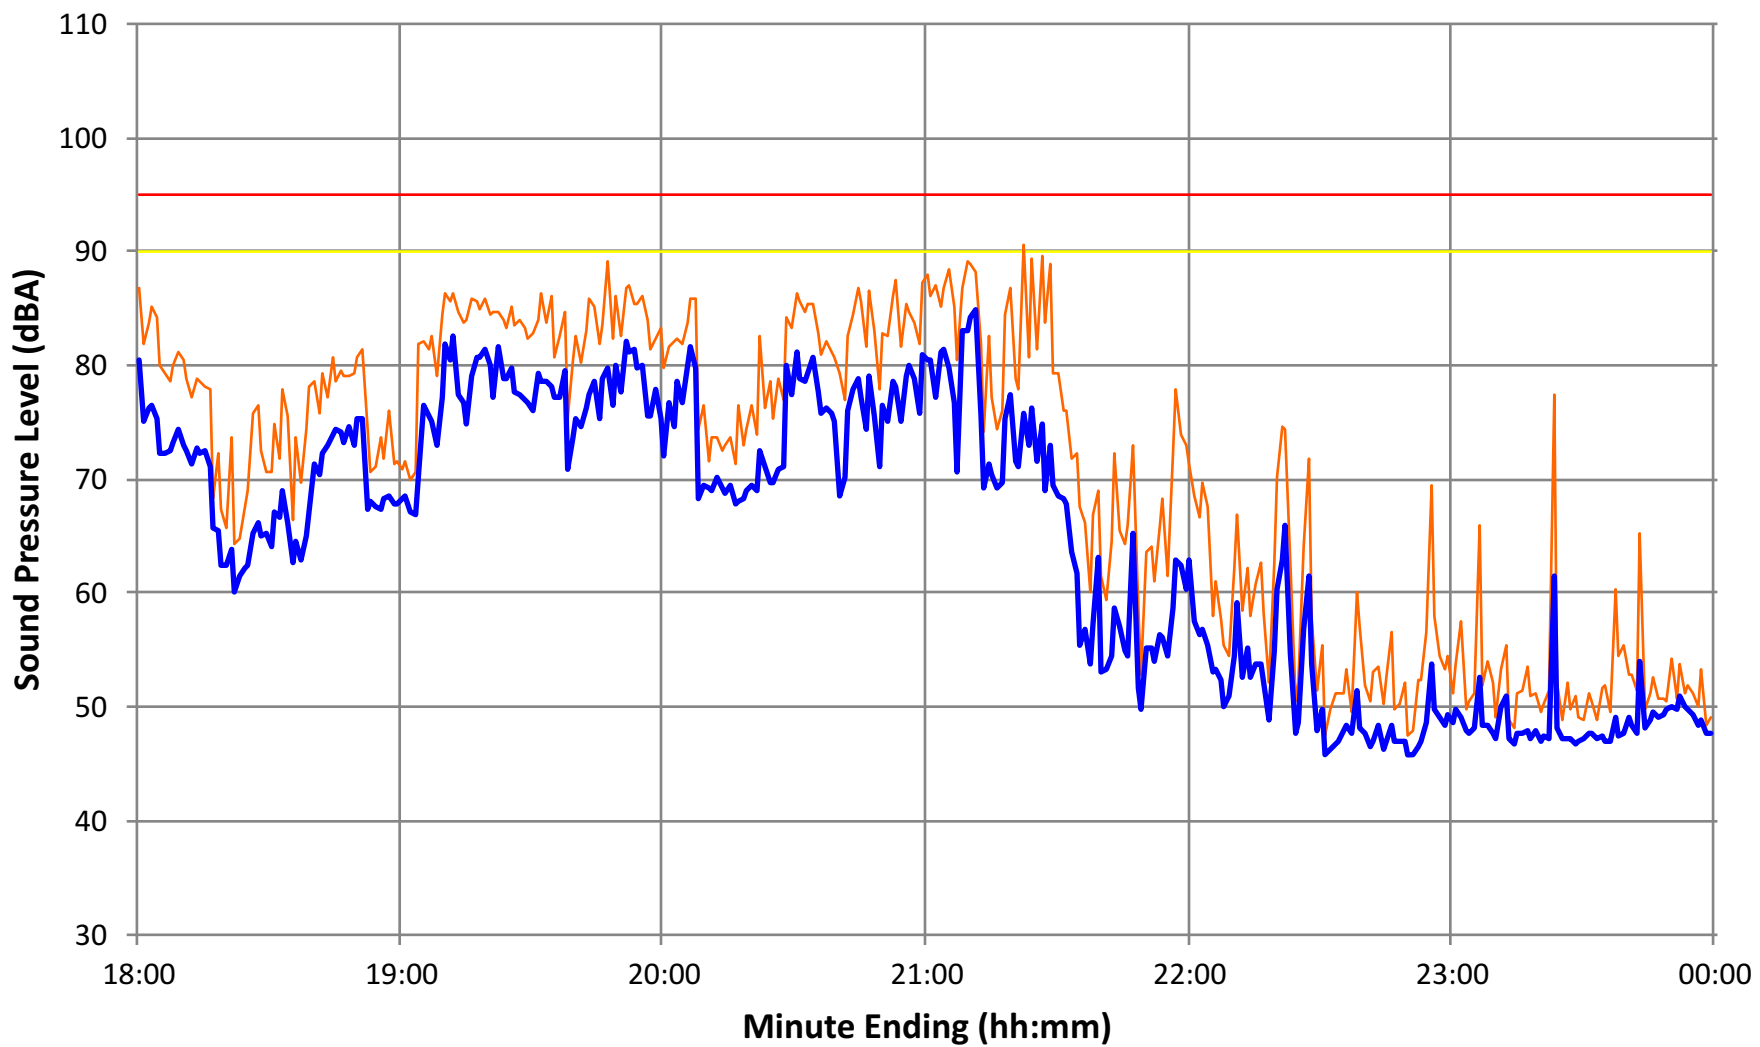

Each plot presents data measured between 6 pm and 12 am. The lines plotted are both A-weighted sound pressure level in 1-minute intervals, as plotting six hours of data in 1-second intervals makes the plot difficult to interpret. The 1-second data are available for further analysis.

A detailed discussion of decibels, Leq, and other terminology is available in the initial report (covering the period between June 15th and July 28th, 2018).

Event Notes

Sound levels were consistently below 90 dBA for all events during this time period. During the Gillian Welch concert on July 21, levels exceeding the limit twice at the end of the show, but this appears to be crowd noise.

— Yellow Light — Red Light — Maximum 1-sec Leq — 1-minute Leq

The Del McCoury Band

07-18-2018

Yellow Light Red Light Maximum 1-sec Leq 1-minute Leq

Seussical 07-19-2018

— Yellow Light — Red Light — Maximum 1-sec Leq — 1-minute Leq

Seussical 07-20-2018

— Yellow Light — Red Light — Maximum 1-sec Leq — 1-minute Leq

Gillian Welch
07-21-2018

— Yellow Light — Red Light — Maximum 1-sec Leq — 1-minute Leq

Seussical 07-22-2018

— Yellow Light — Red Light — Maximum 1-sec Leq — 1-minute Leq