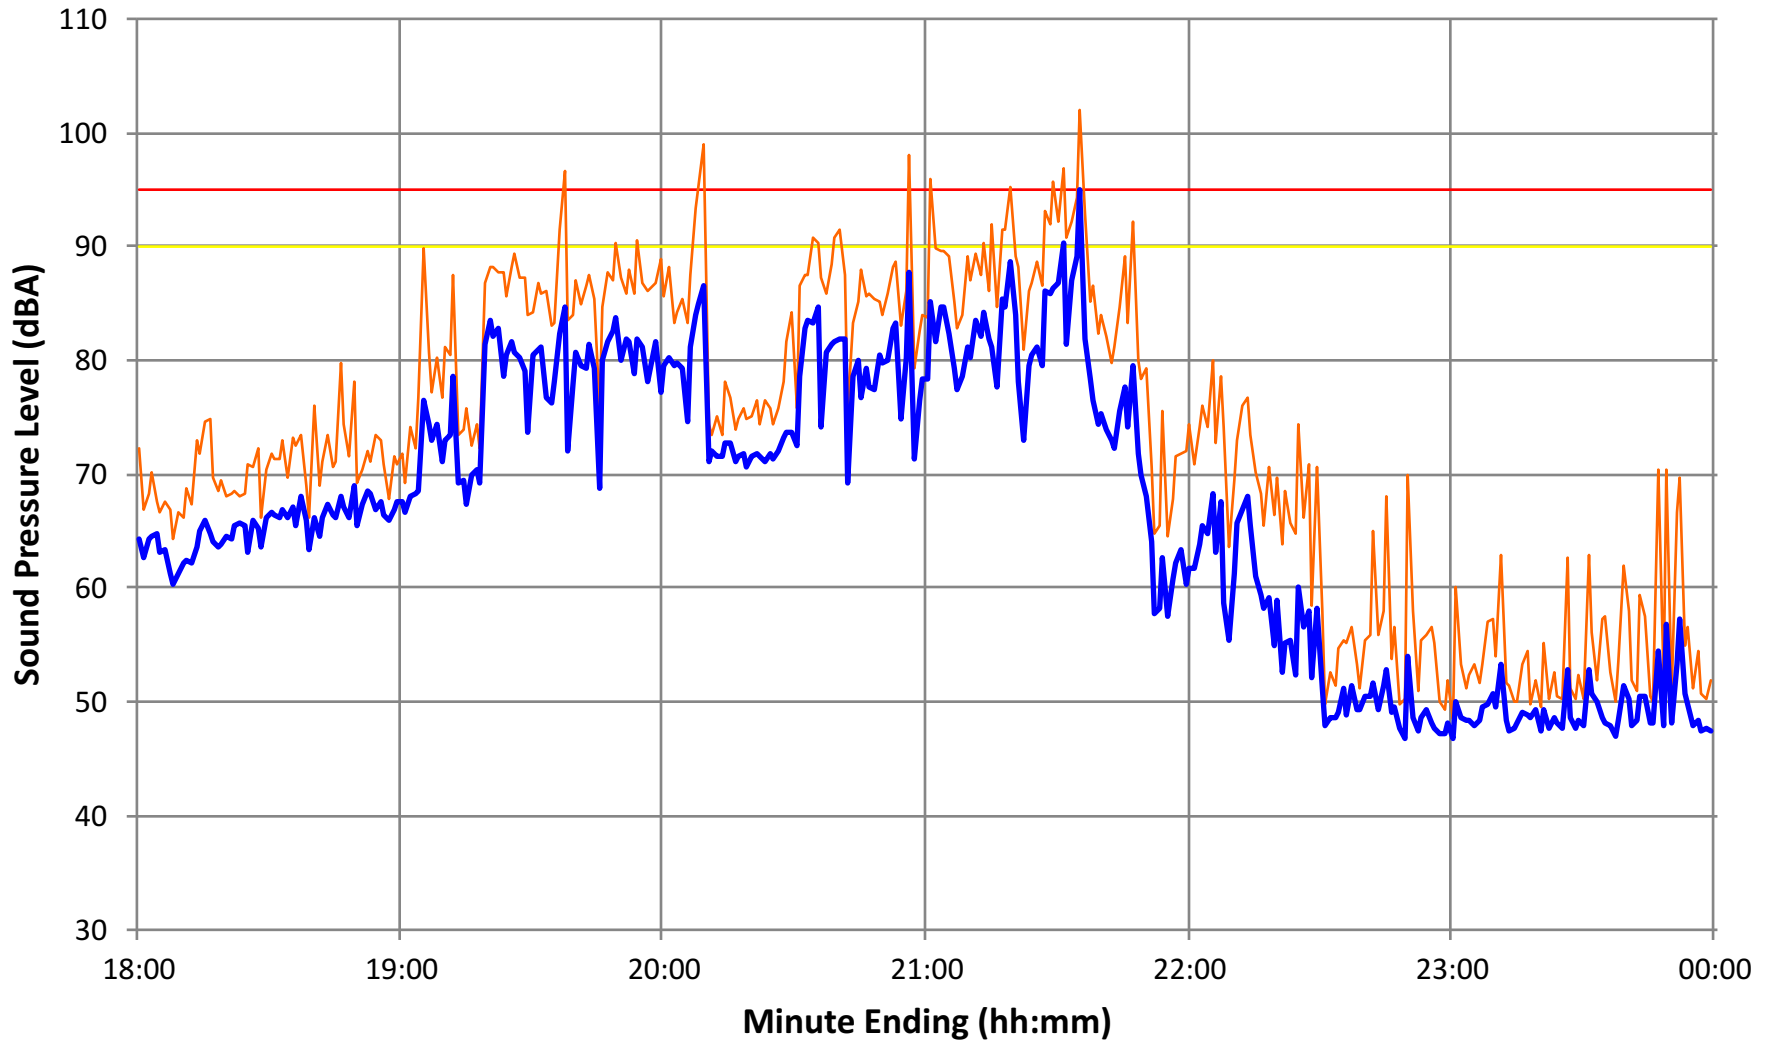

Each plot presents data measured between 6 pm and 12 am. The lines plotted are both A-weighted sound pressure level in 1-minute intervals, as plotting six hours of data in 1-second intervals makes the plot difficult to interpret. The 1-second data are available for further analysis.

A detailed discussion of decibels, Leq, and other terminology is available in the initial report (covering the period between June 15th and July 28th, 2018).

Event Notes

Sound levels were consistently below 90 dBA for all events during this time period. During the Gillian Welch concert on July 21, levels exceeding the limit twice at the end of the show, but this appears to be crowd noise.

— Yellow Light — Red Light — Maximum 1-sec Leq — 1-minute Leq

The Del McCoury Band

07-18-2018

Yellow Light Red Light Maximum 1-sec Leq 1-minute Leq

Seussical 07-19-2018

— Yellow Light — Red Light — Maximum 1-sec Leq — 1-minute Leq

Seussical 07-20-2018

— Yellow Light — Red Light — Maximum 1-sec Leq — 1-minute Leq

Gillian Welch
07-21-2018

— Yellow Light — Red Light — Maximum 1-sec Leq — 1-minute Leq

Seussical 07-22-2018

— Yellow Light — Red Light — Maximum 1-sec Leq — 1-minute Leq