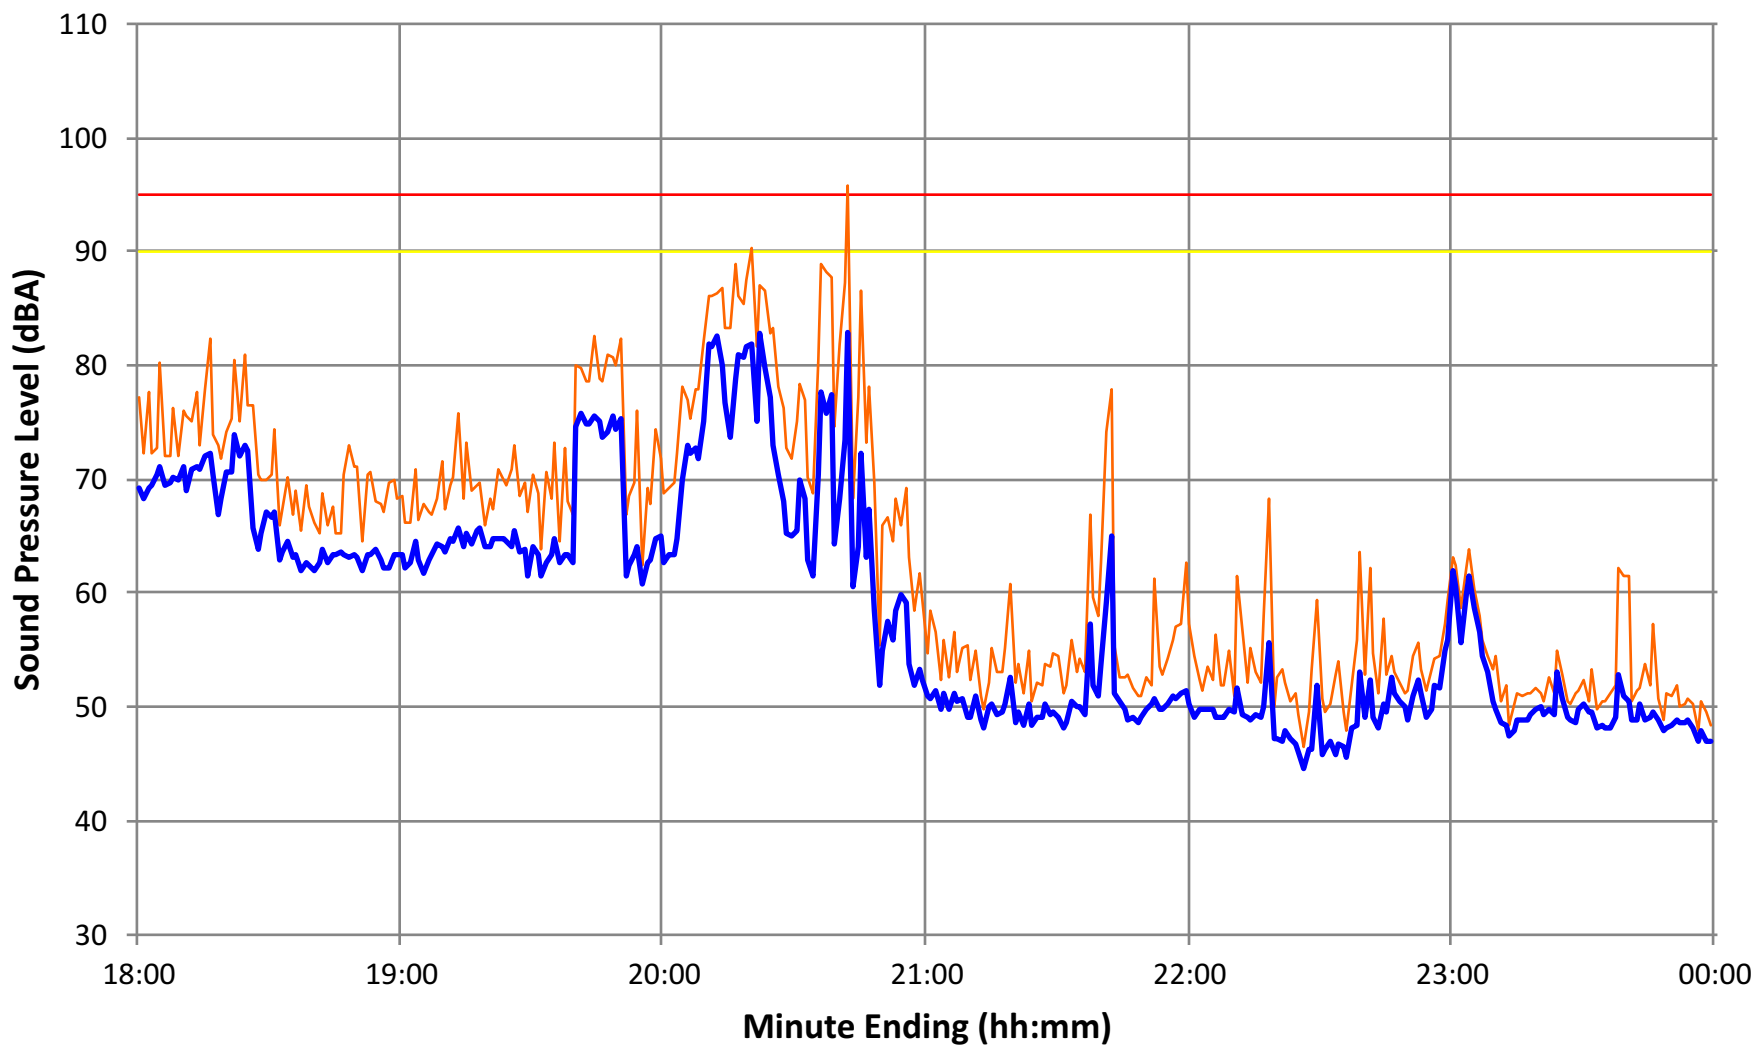

Each plot presents data measured between 6 pm and 12 am. The lines plotted are both A-weighted sound pressure level in 1-minute intervals, as plotting six hours of data in 1-second intervals makes the plot difficult to interpret. The 1-second data are available for further analysis.

A detailed discussion of decibels, Leq, and other terminology is available in the initial report (covering the period between June 15th and July 28th, 2018).

Event Notes

Sound levels were consistently below 90 dBA for all events during this time period. During the Gillian Welch concert on July 21, levels exceeding the limit twice at the end of the show, but this appears to be crowd noise.

Movie: The Dark Night

07-23-2018

Yellow Light Red Light Maximum 1-sec Leq 1-minute Leq

No Event 07-24-2018

— Yellow Light — Red Light — Maximum 1-sec Leq — 1-minute Leq

Billy Strings

07-25-2018

Yellow Light Red Light Maximum 1-sec Leq 1-minute Leq

No Event (Weather)

07-26-2018

— Yellow Light — Red Light — Maximum 1-sec Leq — 1-minute Leq

The White Buffalo

07-27-2018

Yellow Light Red Light Maximum 1-sec Leq 1-minute Leq

Seussical 07-28-2018

— Yellow Light — Red Light — Maximum 1-sec Leq — 1-minute Leq