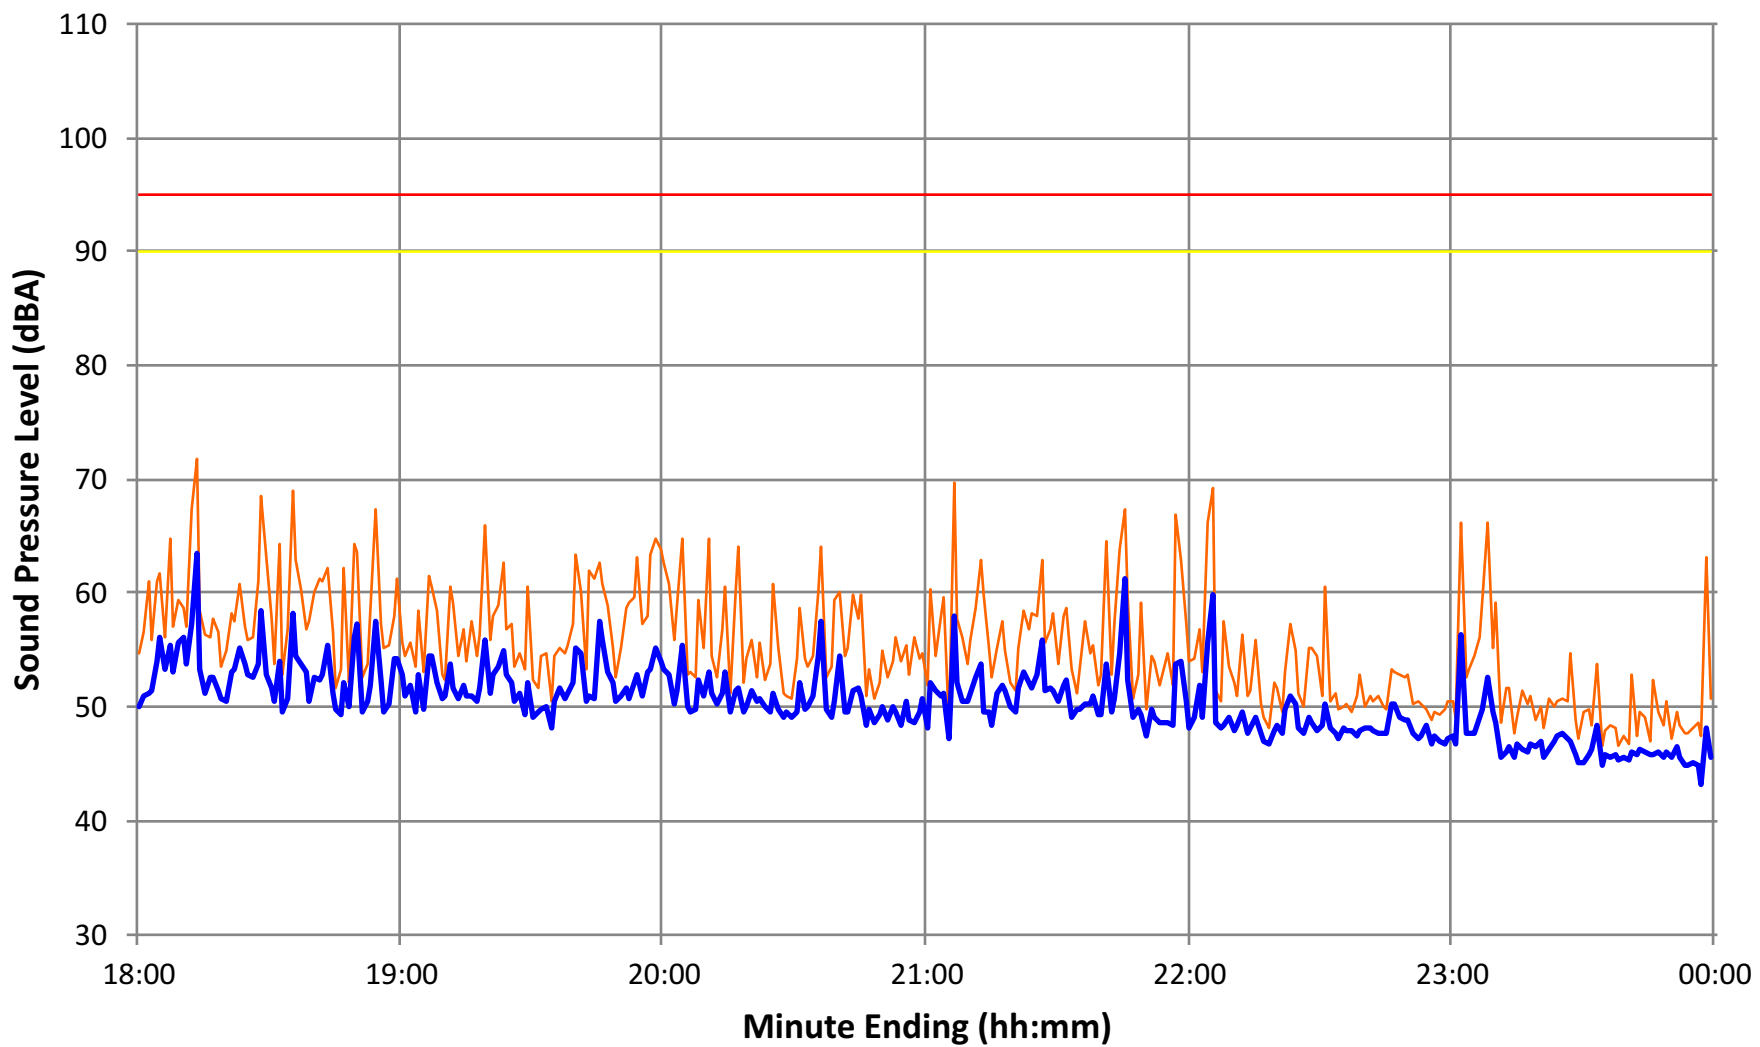

Each plot presents data measured between 6 pm and 12 am. The lines plotted are both A-weighted sound pressure level in 1-minute intervals, as plotting six hours of data in 1-second intervals makes the plot difficult to interpret. The 1-second data are available for further analysis.

A detailed discussion of decibels, Leq, and other terminology is available in the initial report (covering the period between June 15th and July 28th, 2018).

Event Notes

Sound levels were consistently below 90 dBA for all events during this time period. During the Gillian Welch concert on July 21, levels exceeding the limit twice at the end of the show, but this appears to be crowd noise.

Seussical 07-20-2018

— Yellow Light — Red Light — Maximum 1-sec Leq — 1-minute Leq

Gillian Welch
07-21-2018

— Yellow Light — Red Light — Maximum 1-sec Leq — 1-minute Leq

Seussical 07-22-2018

— Yellow Light — Red Light — Maximum 1-sec Leq — 1-minute Leq

Movie: The Dark Night

07-23-2018

Yellow Light Red Light Maximum 1-sec Leq 1-minute Leq

No Event 07-24-2018

— Yellow Light — Red Light — Maximum 1-sec Leq — 1-minute Leq

Billy Strings

07-25-2018

Yellow Light Red Light Maximum 1-sec Leq 1-minute Leq