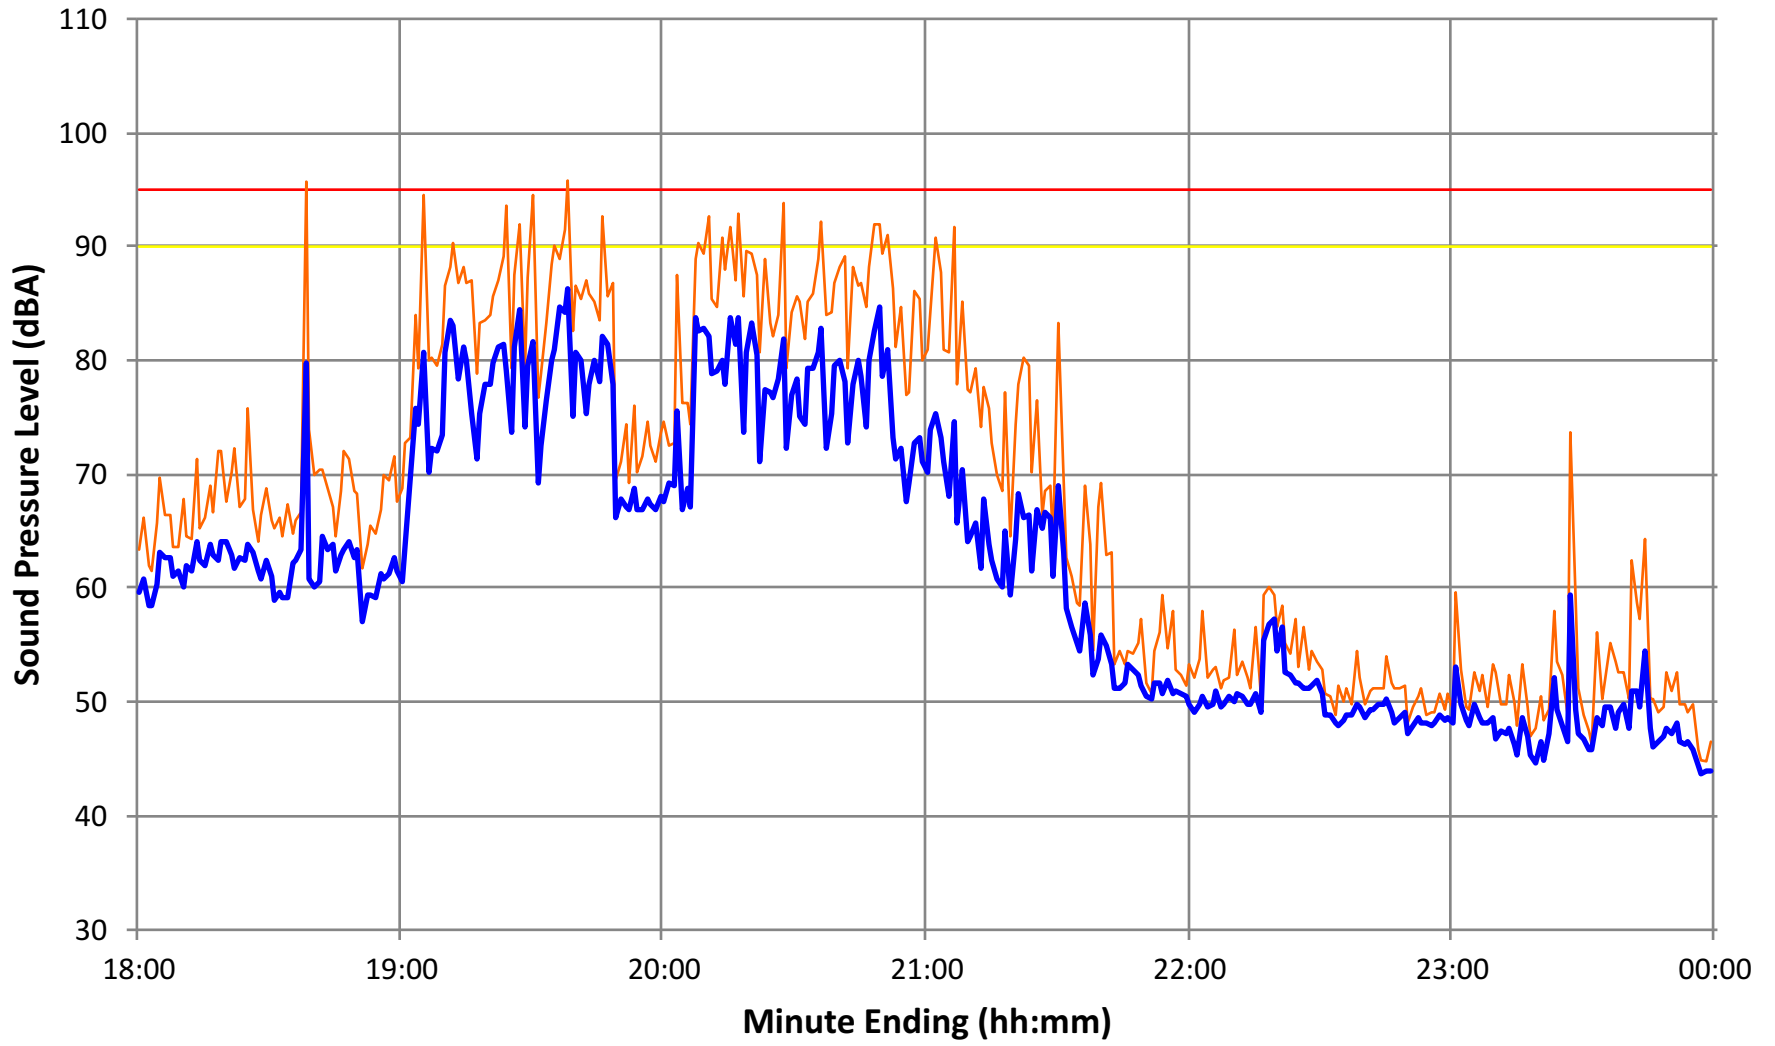

Each plot presents data measured between 6 pm and 12 am. The lines plotted are both A-weighted sound pressure level in 1-minute intervals, as plotting six hours of data in 1-second intervals makes the plot difficult to interpret. The 1-second data are available for further analysis.

A detailed discussion of decibels, Leq, and other terminology is available in the initial report (covering the period between June 15th and July 28th, 2018).

Event Notes

Sound levels were consistently below 90 dBA for all events during this time period. During the Gillian Welch concert on July 21, levels exceeding the limit twice at the end of the show, but this appears to be crowd noise.

Movie: The Dark Night

07-23-2018

Yellow Light Red Light Maximum 1-sec Leq 1-minute Leq

No Event 07-24-2018

— Yellow Light — Red Light — Maximum 1-sec Leq — 1-minute Leq

Billy Strings

07-25-2018

Yellow Light Red Light Maximum 1-sec Leq 1-minute Leq

No Event (Weather)

07-26-2018

— Yellow Light — Red Light — Maximum 1-sec Leq — 1-minute Leq

The White Buffalo

07-27-2018

Yellow Light Red Light Maximum 1-sec Leq 1-minute Leq

Seussical 07-28-2018

— Yellow Light — Red Light — Maximum 1-sec Leq — 1-minute Leq