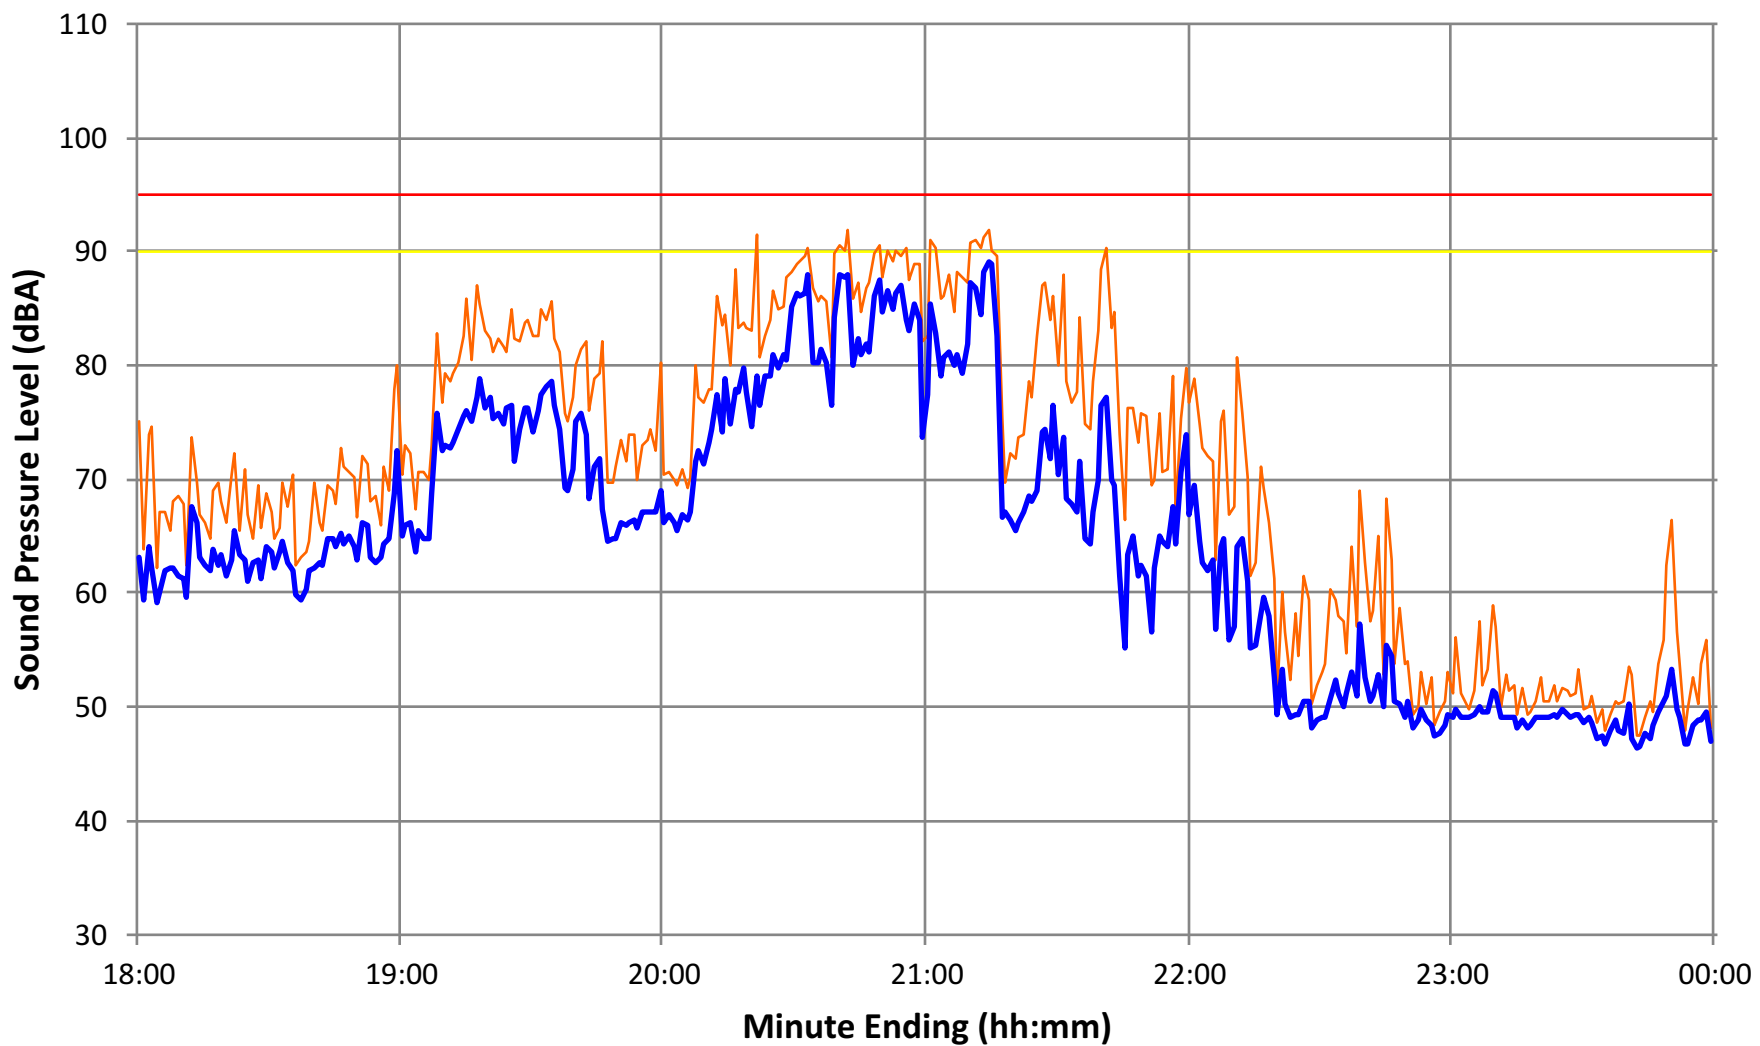

M. Ward
07-15-2018

— Yellow Light   — Red Light   — Maximum 1-sec Leq   — 1-minute Leq