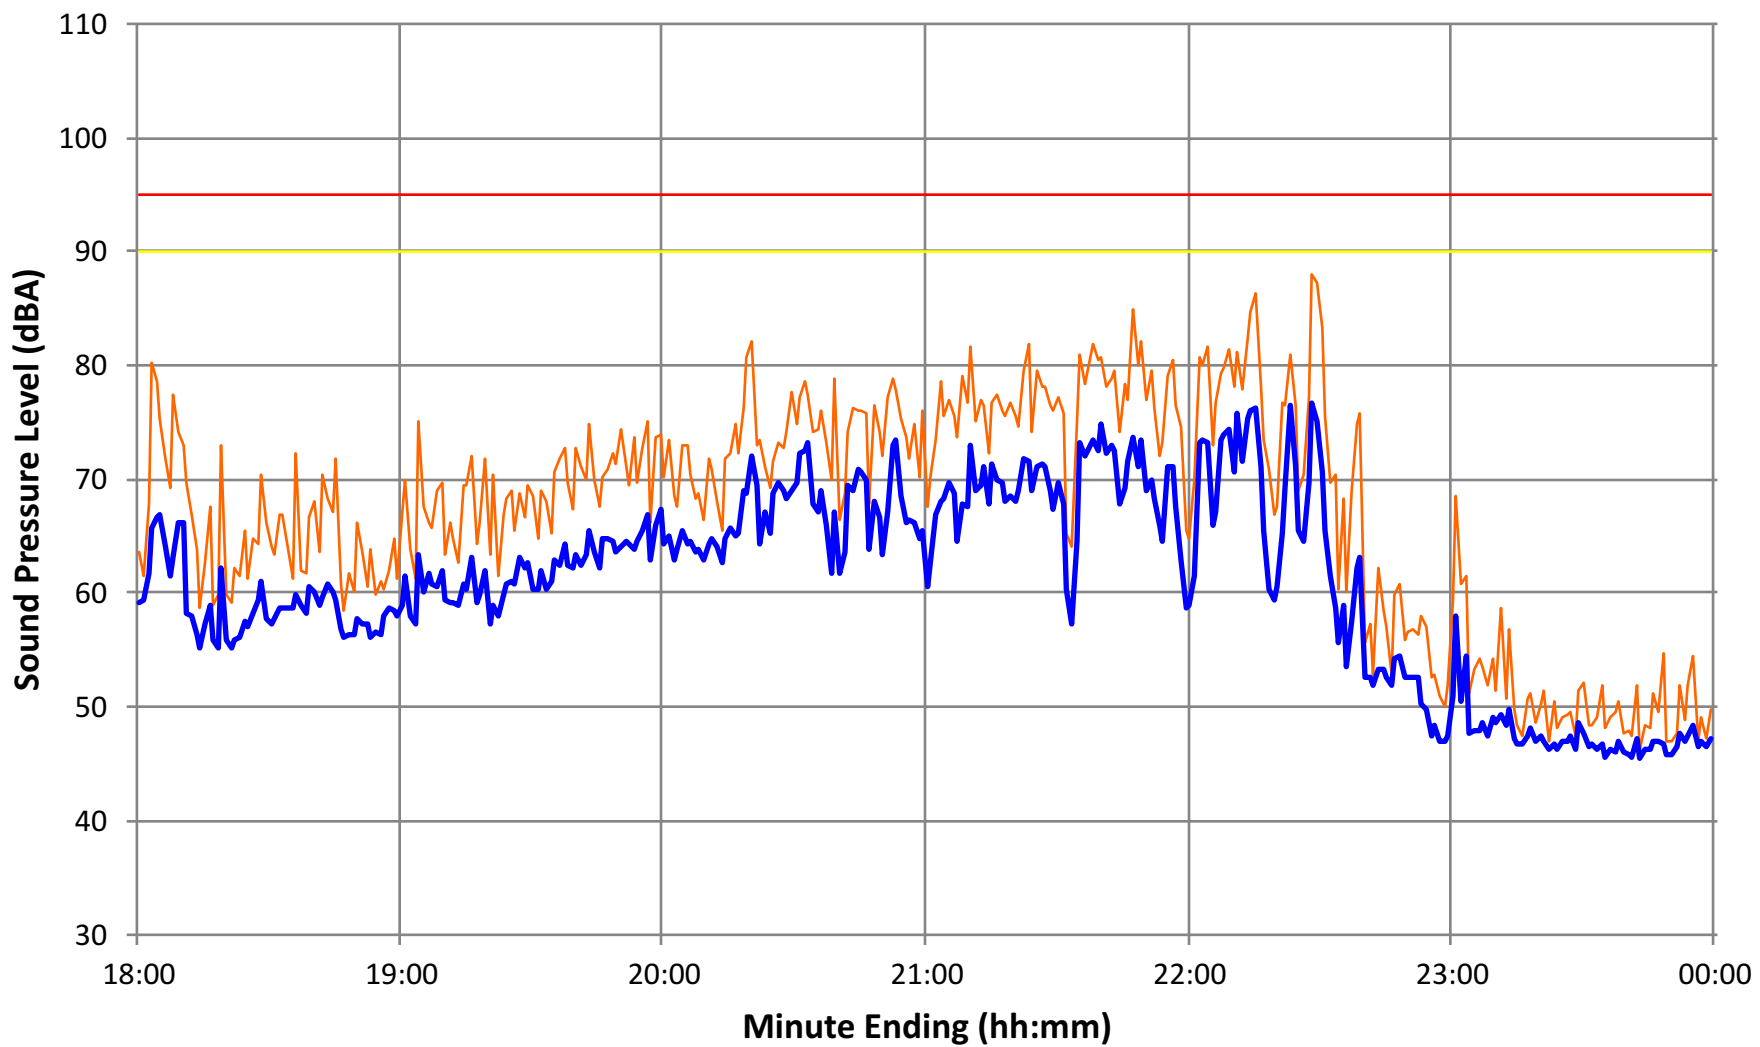

Movie: Coco
07-16-2018

— Yellow Light   — Red Light   — Maximum 1-sec Leq   — 1-minute Leq