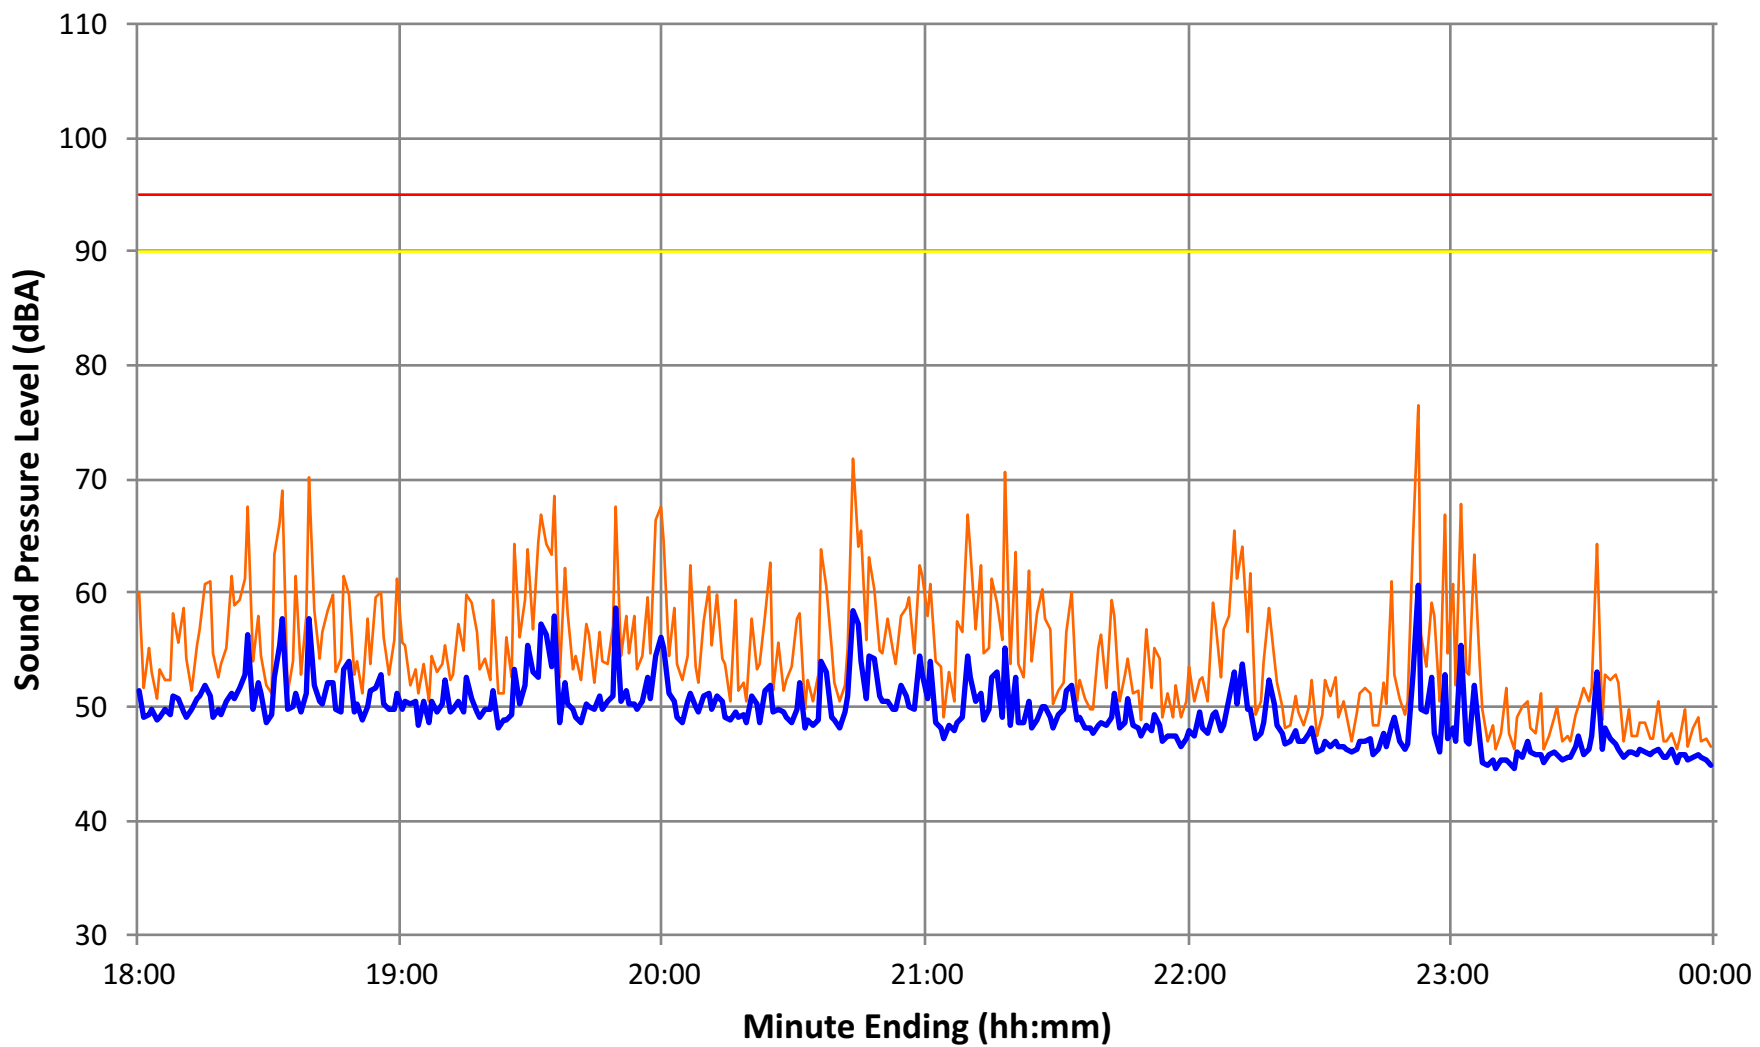

Each plot presents data measured between 6 pm and 12 am. The lines plotted are both A-weighted sound pressure level in 1-minute intervals, as plotting six hours of data in 1-second intervals makes the plot difficult to interpret. The 1-second data are available for further analysis.

A detailed discussion of decibels, Leq, and other terminology is available in the initial report (covering the period between June 15th and July 28th, 2018).

Event Notes

Sound levels were consistently below 90 dBA for all events during this time period. During the Gillian Welch concert on July 21, levels exceeding the limit twice at the end of the show, but this appears to be crowd noise.

Seussical 07-20-2018

— Yellow Light — Red Light — Maximum 1-sec Leq — 1-minute Leq

Gillian Welch
07-21-2018

— Yellow Light — Red Light — Maximum 1-sec Leq — 1-minute Leq

Seussical 07-22-2018

— Yellow Light — Red Light — Maximum 1-sec Leq — 1-minute Leq

Movie: The Dark Night

07-23-2018

Yellow Light Red Light Maximum 1-sec Leq 1-minute Leq

No Event 07-24-2018

— Yellow Light — Red Light — Maximum 1-sec Leq — 1-minute Leq

Billy Strings

07-25-2018

Yellow Light Red Light Maximum 1-sec Leq 1-minute Leq