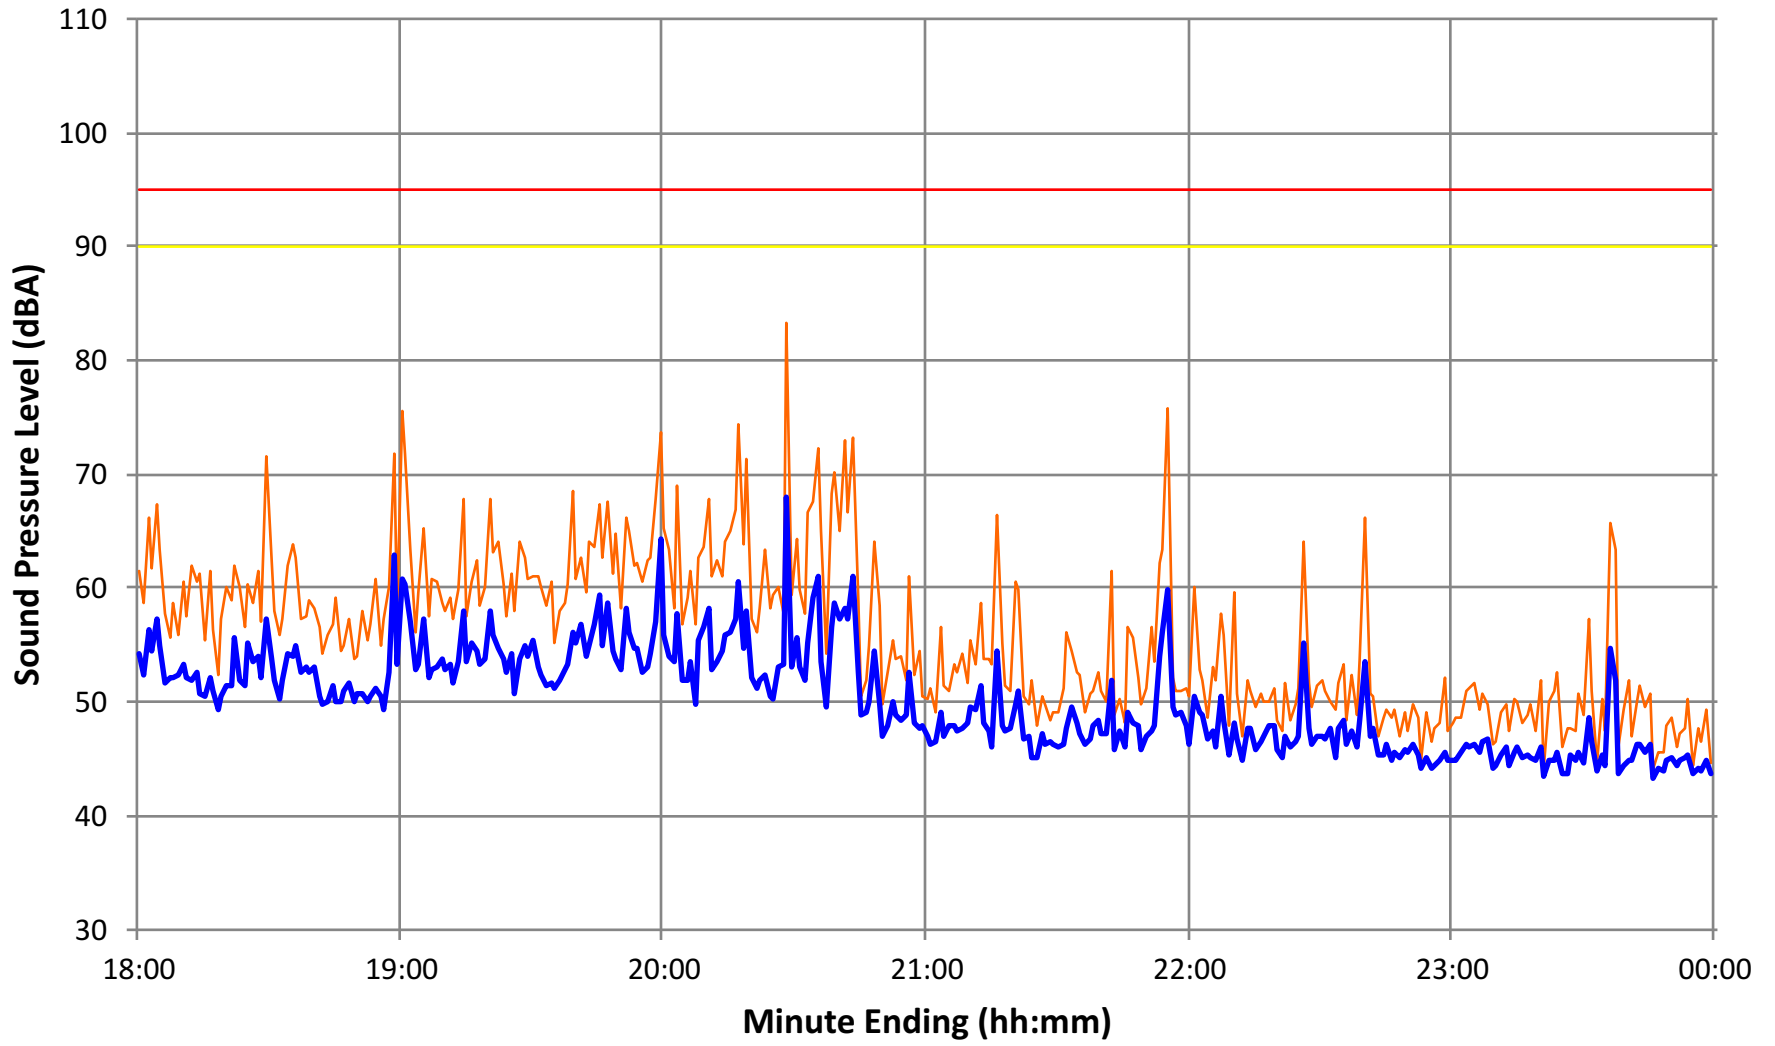

Each plot presents data measured between 6 pm and 12 am. The lines plotted are both A-weighted sound pressure level in 1-minute intervals, as plotting six hours of data in 1-second intervals makes the plot difficult to interpret. The 1-second data are available for further analysis.

A detailed discussion of decibels, Leq, and other terminology is available in the initial report (covering the period between June 15th and July 28th, 2018).

Event Notes

Sound levels were consistently below 90 dBA for all events during this time period. During the Gillian Welch concert on July 21, levels exceeding the limit twice at the end of the show, but this appears to be crowd noise.

Movie: The Dark Night

07-23-2018

Yellow Light Red Light Maximum 1-sec Leq 1-minute Leq

No Event 07-24-2018

— Yellow Light — Red Light — Maximum 1-sec Leq — 1-minute Leq

Billy Strings

07-25-2018

Yellow Light Red Light Maximum 1-sec Leq 1-minute Leq

No Event (Weather)

07-26-2018

— Yellow Light — Red Light — Maximum 1-sec Leq — 1-minute Leq

The White Buffalo

07-27-2018

Yellow Light Red Light Maximum 1-sec Leq 1-minute Leq

Seussical 07-28-2018

— Yellow Light — Red Light — Maximum 1-sec Leq — 1-minute Leq