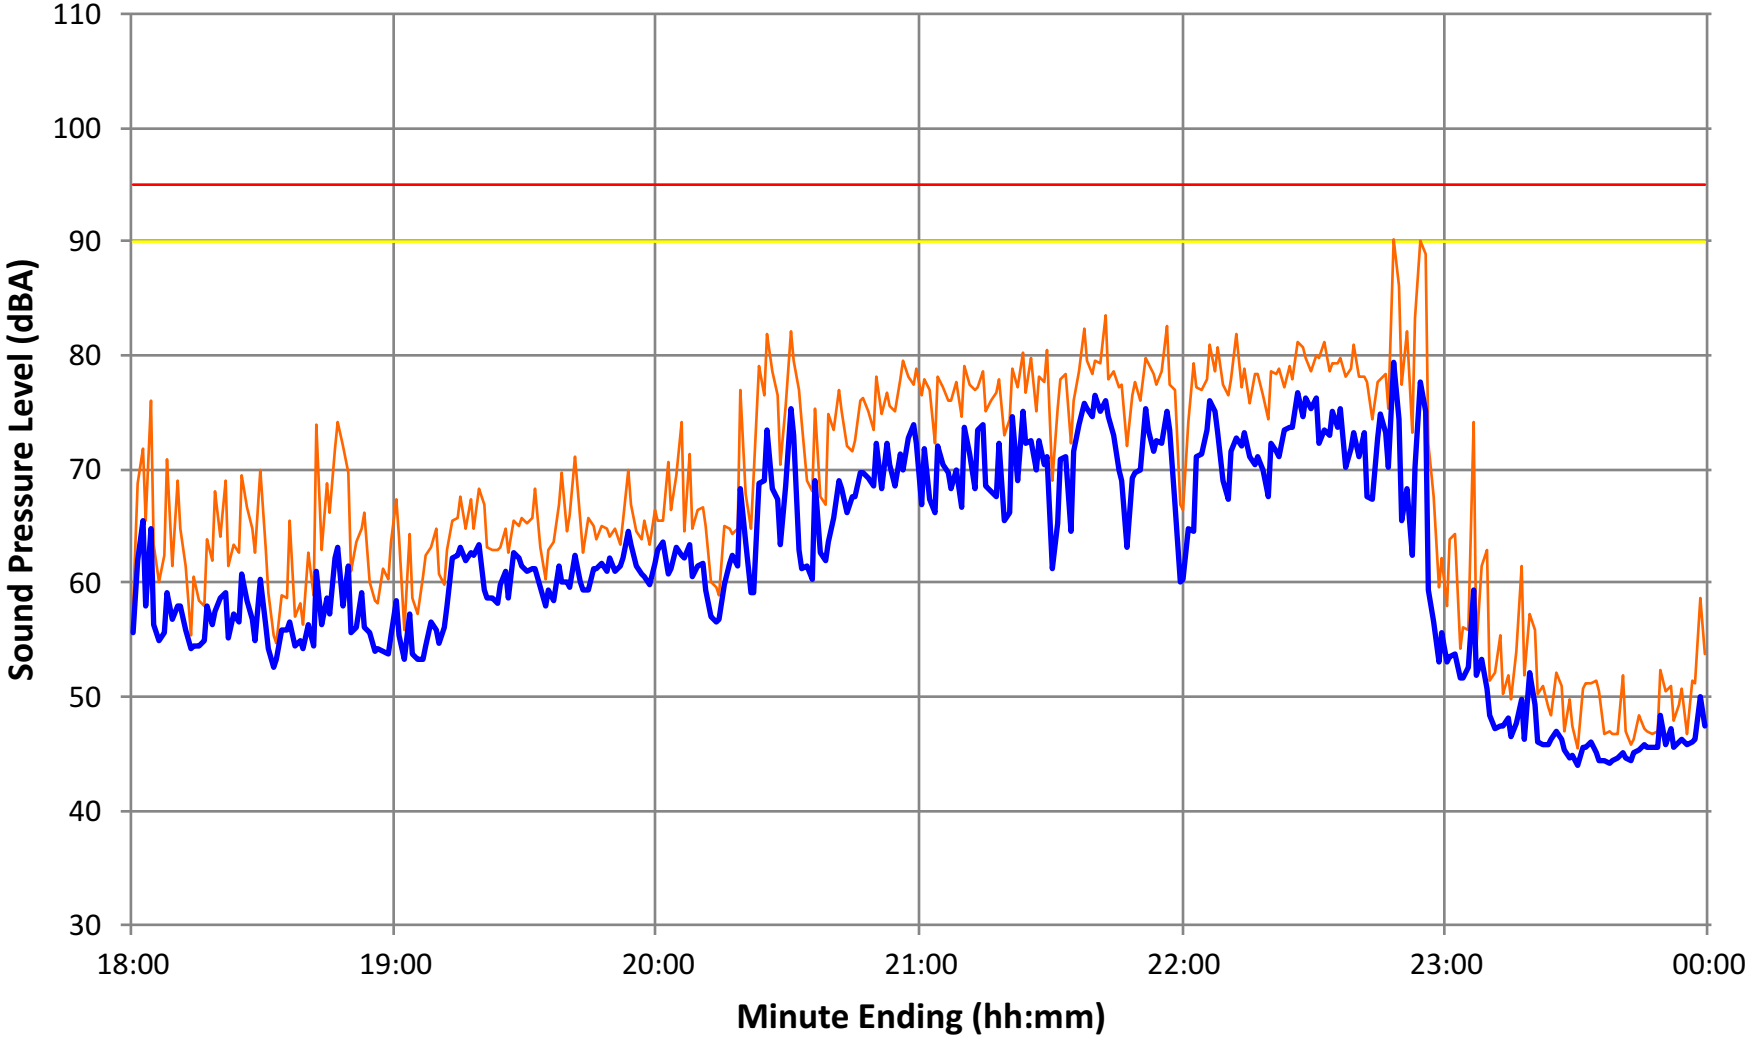

Each plot presents data measured between 6 pm and 12 am. The lines plotted are both A-weighted sound pressure level in 1-minute intervals, as plotting six hours of data in 1-second intervals makes the plot difficult to interpret. The 1-second data are available for further analysis.

A detailed discussion of decibels, Leq, and other terminology is available in the initial report (covering the period between June 15th and July 28th, 2018).

Event Notes

Sound levels were consistently below 90 dBA for all events during this time period. During the Gillian Welch concert on July 21, levels exceeding the limit twice at the end of the show, but this appears to be crowd noise.

Seussical 07-20-2018

— Yellow Light — Red Light — Maximum 1-sec Leq — 1-minute Leq

Gillian Welch
07-21-2018

— Yellow Light — Red Light — Maximum 1-sec Leq — 1-minute Leq

Seussical 07-22-2018

— Yellow Light — Red Light — Maximum 1-sec Leq — 1-minute Leq

Movie: The Dark Night

07-23-2018

Yellow Light Red Light Maximum 1-sec Leq 1-minute Leq

No Event 07-24-2018

— Yellow Light — Red Light — Maximum 1-sec Leq — 1-minute Leq

Billy Strings

07-25-2018

Yellow Light Red Light Maximum 1-sec Leq 1-minute Leq