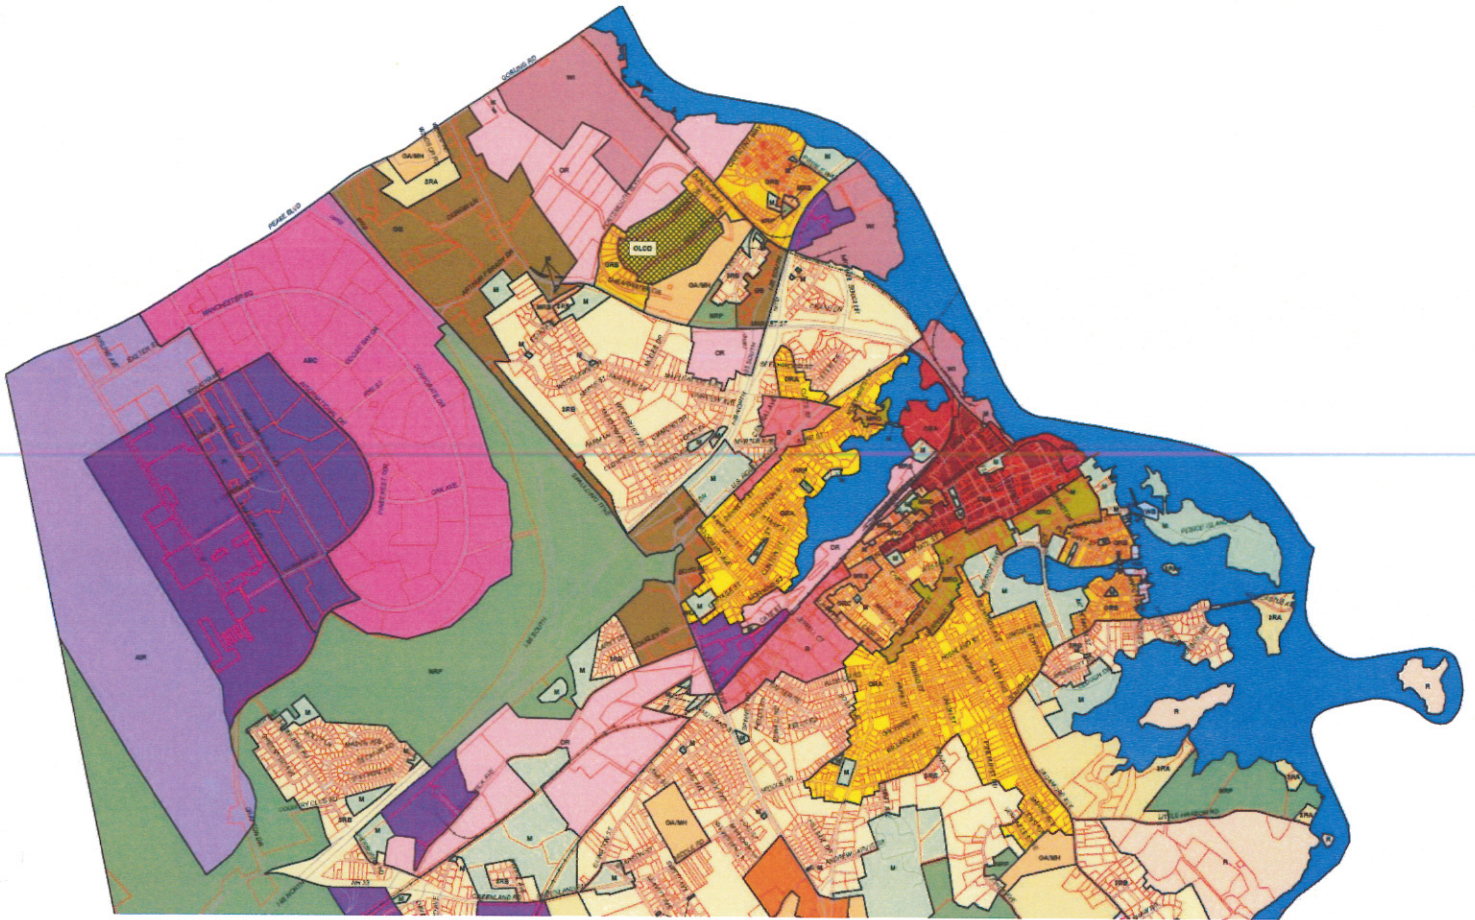

# Zoning Map North Portsmouth

## Zoning Districts

### Residential Districts

- SRA Single Residence A
- SRB Single Residence B
- GRA General Residence A
- GRB General Residence B
- GRC General Residence C
- GAMBH Garden Apartment/Mobile Home Park
- R Rural

### Overlay Districts

- OLOD Osprey Landing Overlay District
- DOD Downtown Overlay District (See Inset Map)
- HD Historic District (See Inset Map)
- FP Flood Plain District (See FEMA Flood Insurance Rate Map)