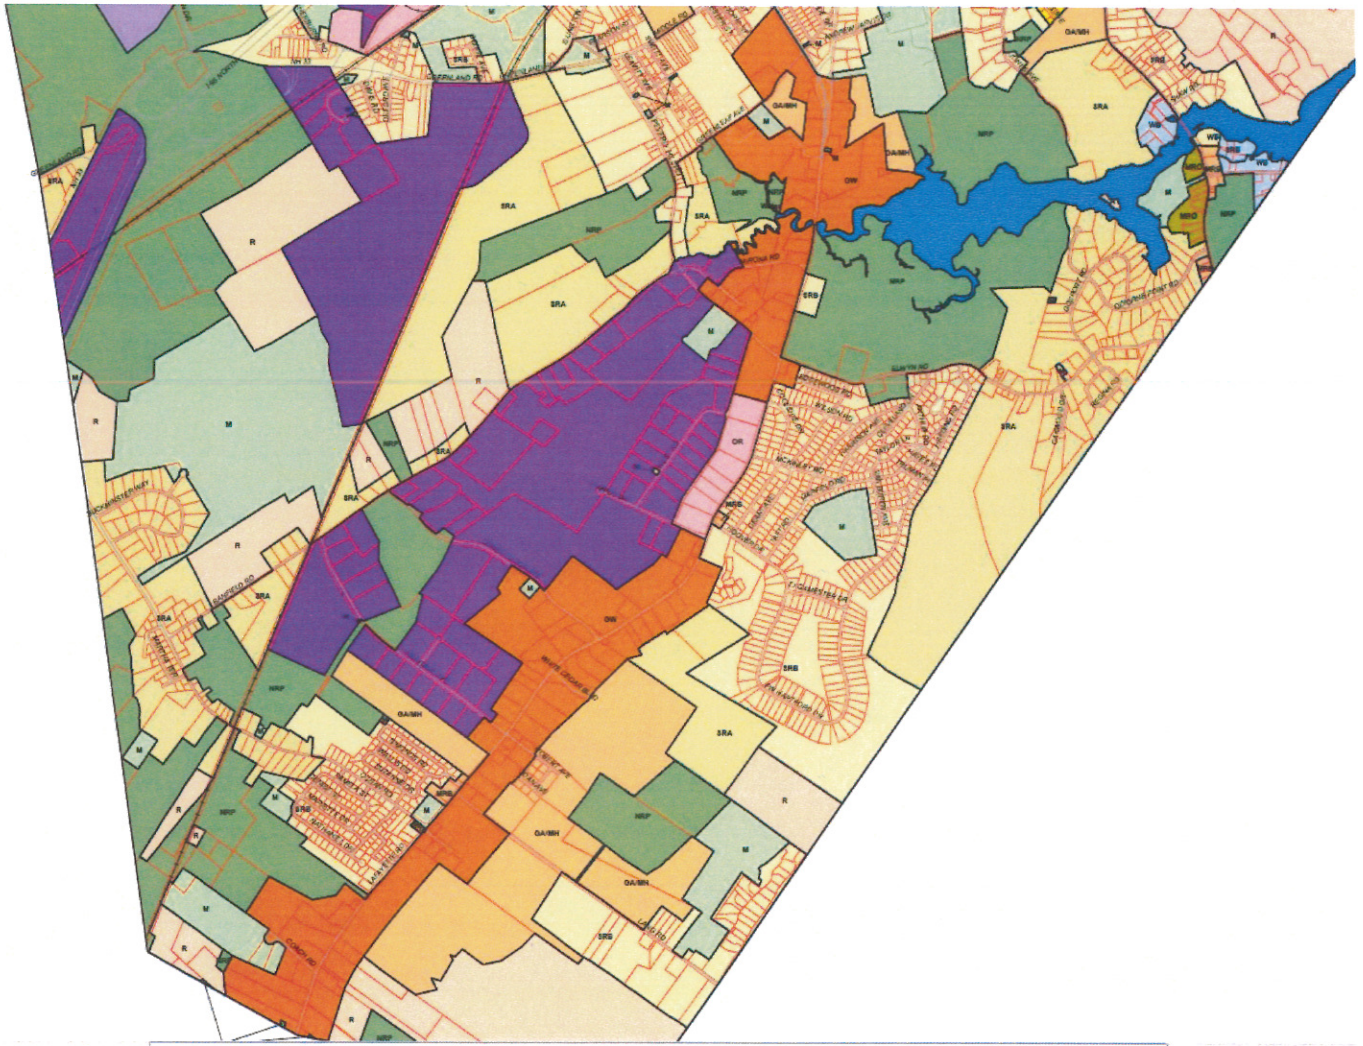

Zoning Map South Portsmouth

Zoning Districts

Residential Districts

- SRA Single Residence A
- SRB Single Residence B
- GRA General Residence A
- GRB General Residence B
- GRC General Residence C
- GA/BAH Garden Apartment/At-Home Park
- R Rural

Mixed Residential Districts

Business Districts

Industrial Districts

Airport Districts

- AIR Airport
- AI Airport Industrial
- PI Pease Industrial
- ABC Airport Business Commercial

Conservation Districts

- M Municipal
- NRP Natural Resource Protection

Overlay Districts

- Parcels
- Railroads
- Water