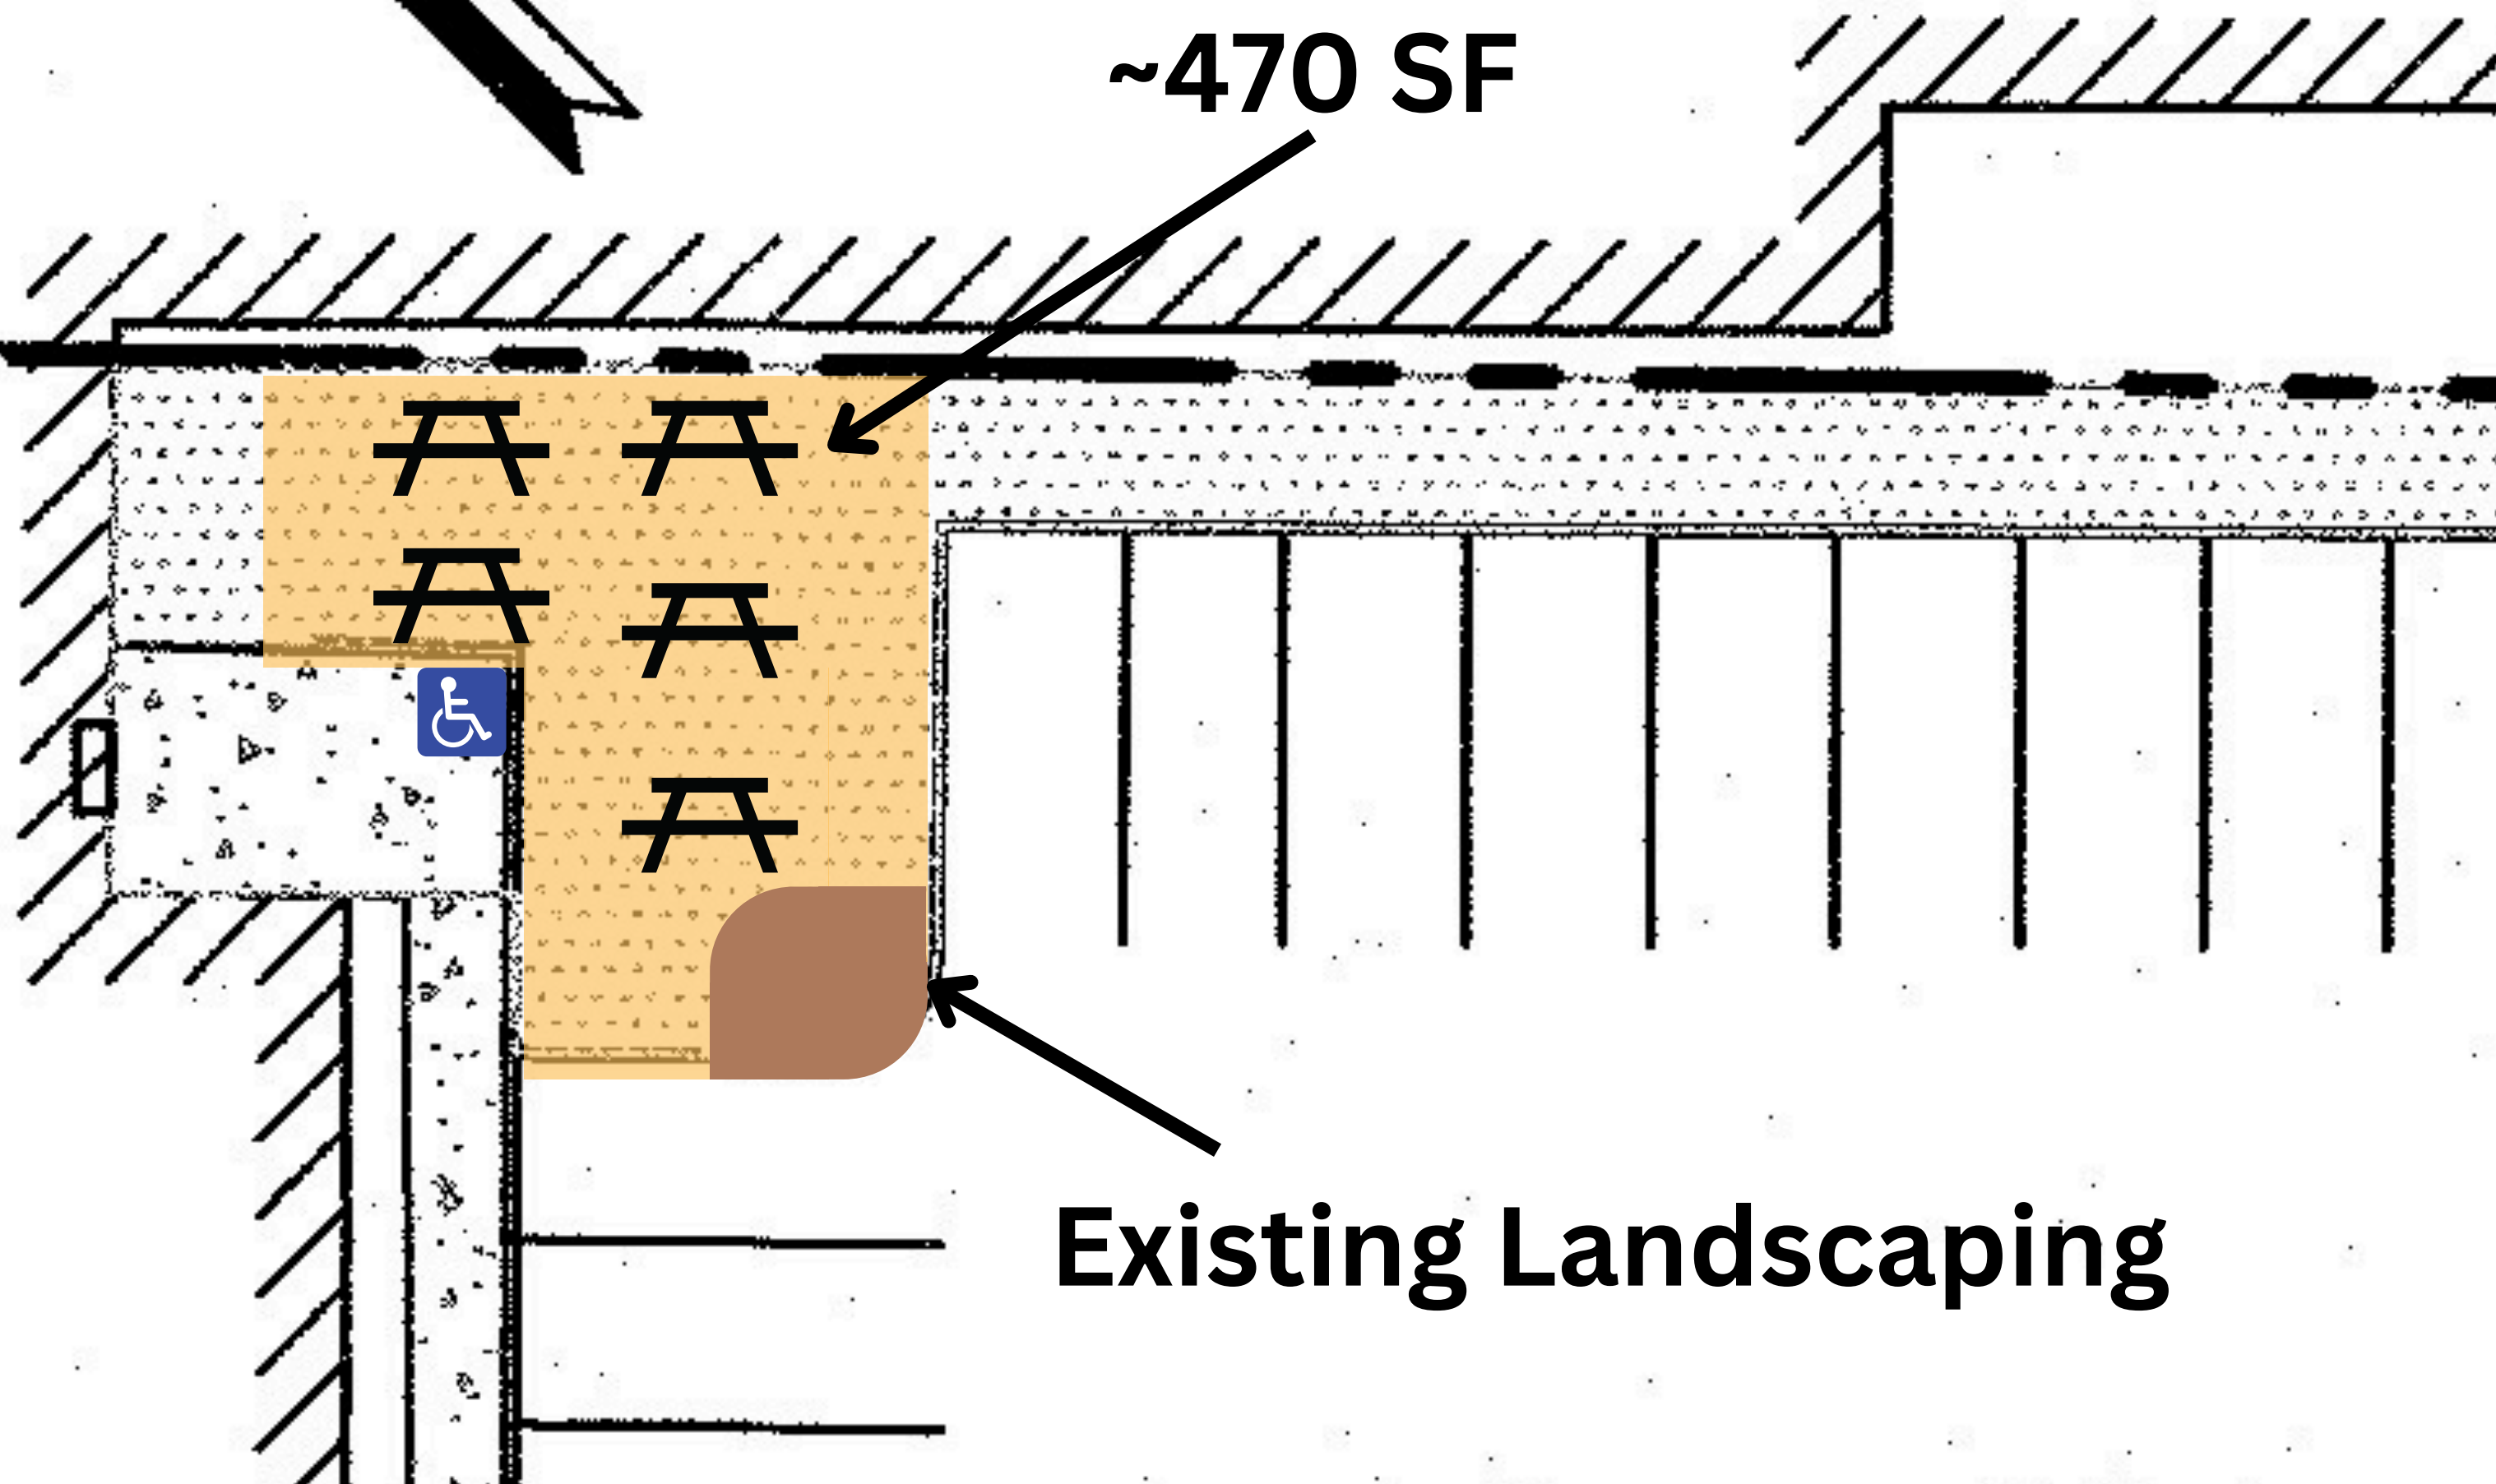

NORTH

Proposed Patio Area

~470 SF

Existing Landscaping