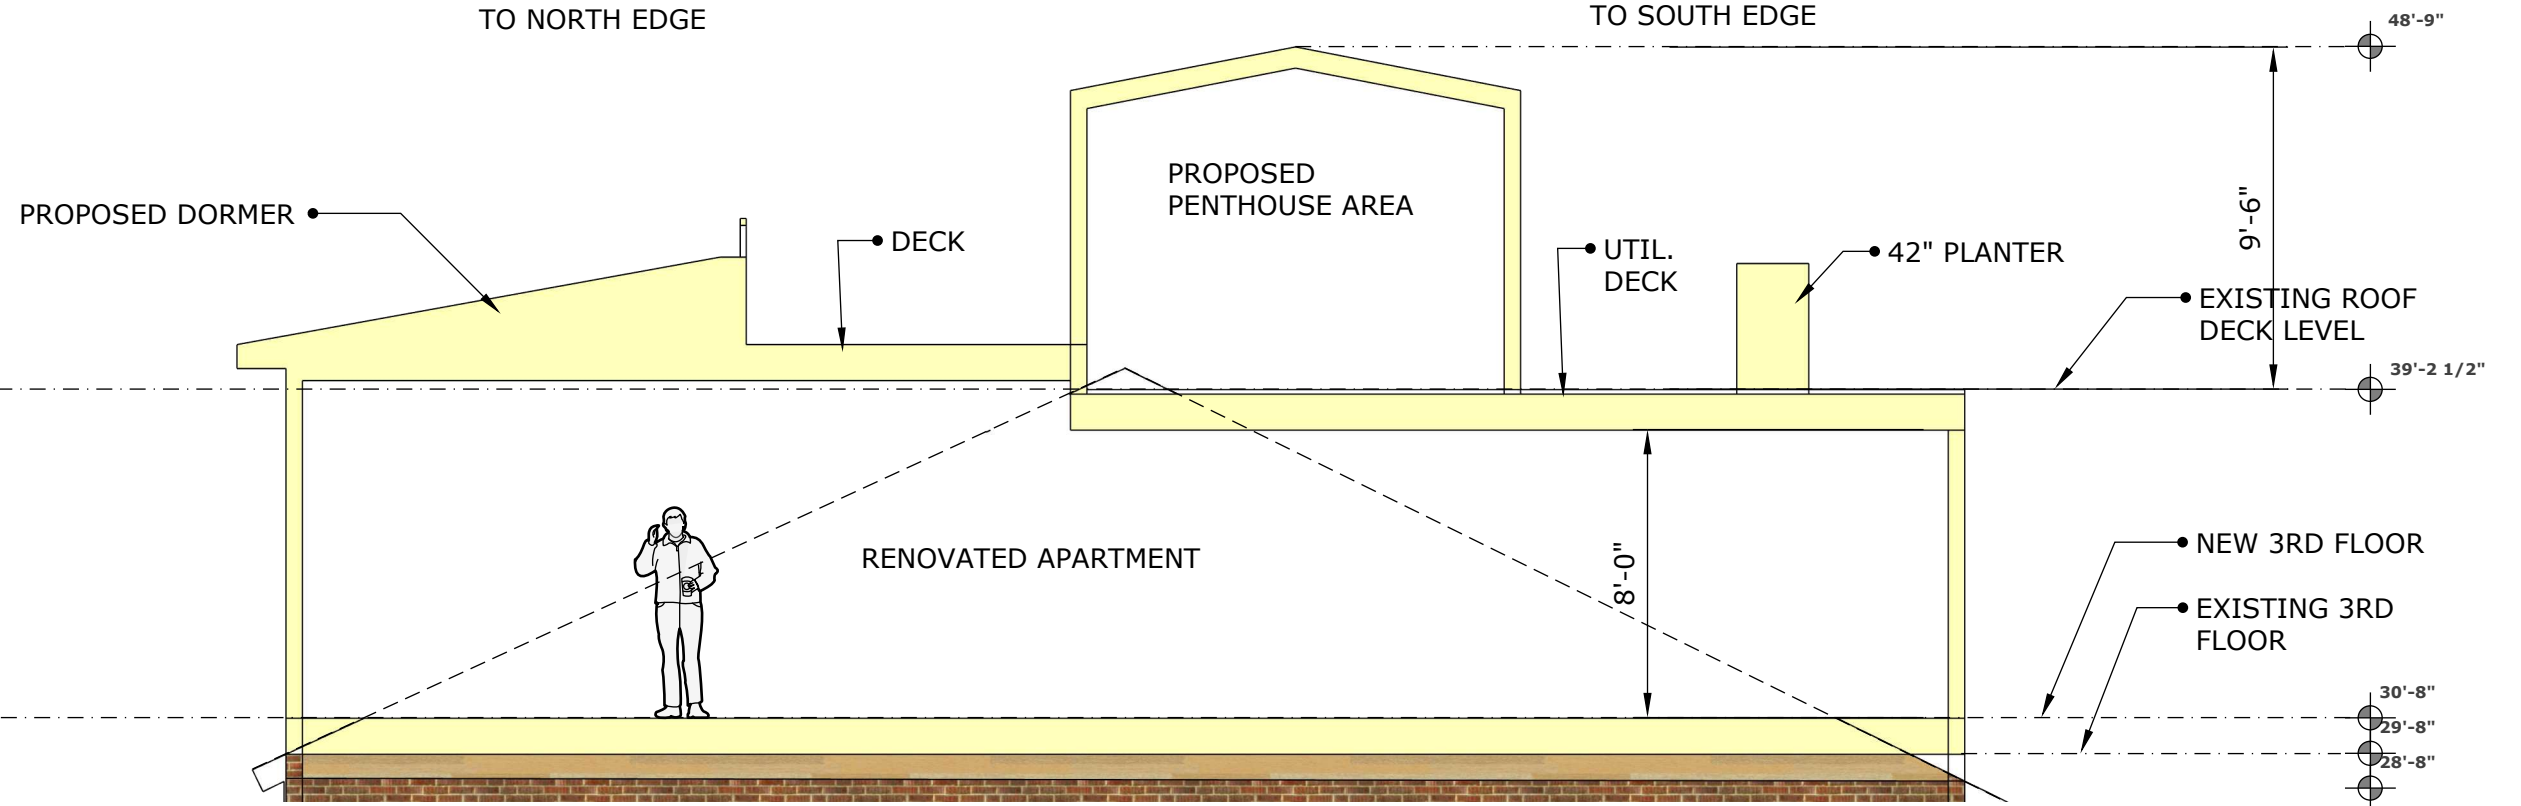

38 STATE STREET PORTSMOUTH, NH - HDC WORKING SESSION

COURT STREET VIEW

SEPT
04
2024

STATE STREET
NORTH EDGE

COURT STREET
SOUTH EDGE

20+ FEET FROM PENTHOUSE TO EAST EDGE

PLAN

SECTION