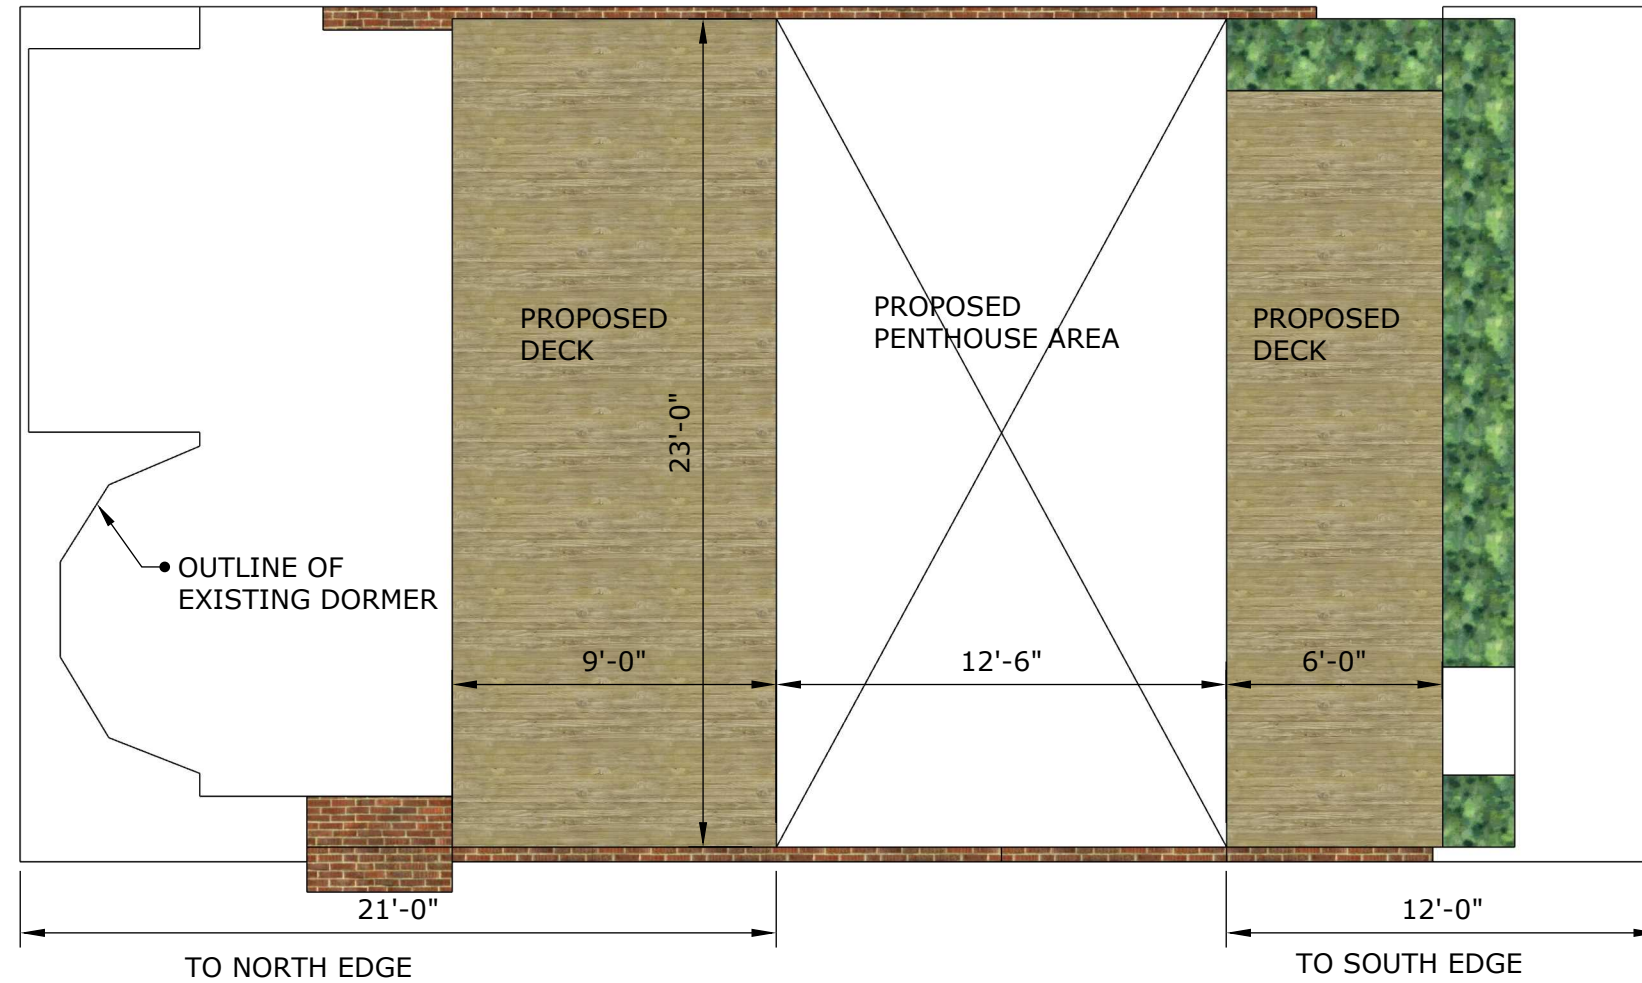

38 STATE STREET PORTSMOUTH, NH - HDC WORKING SESSION

COURT STREET VIEW

SEPT
04
2024

STATE STREET
NORTH EDGE

COURT STREET
SOUTH EDGE

20+ FEET FROM PENTHOUSE TO EAST EDGE

PLAN

SECTION