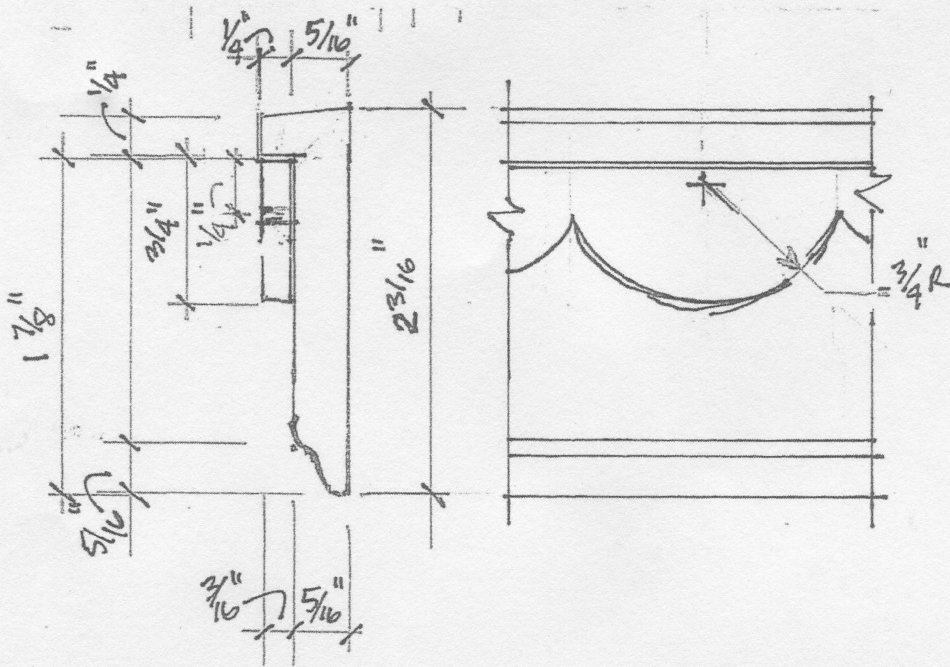

Head Residence
3471 Maplewood Ave

Pilaster Elev.

⌘

O = Profile ID

○ = Bd Stock ID

A

B

C

scale 1:1

Head Residence #47 Mechanical App

D & E

F & G

scale 1:1

Head Residence 177 M... I Am

Portsmouth Athenaeum