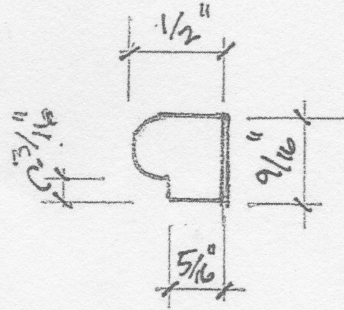

Head Residence
3471 Maplewood Ave

Pilaster Elev.

⌘

O = Profile ID

○ = Bd Stock ID

A

B

C

scale 1:1

Head Residence #47 Mechanical App

D & E

F & G

scale 1:1

Head Residence 177 M... I Am

Portsmouth Athenaeum