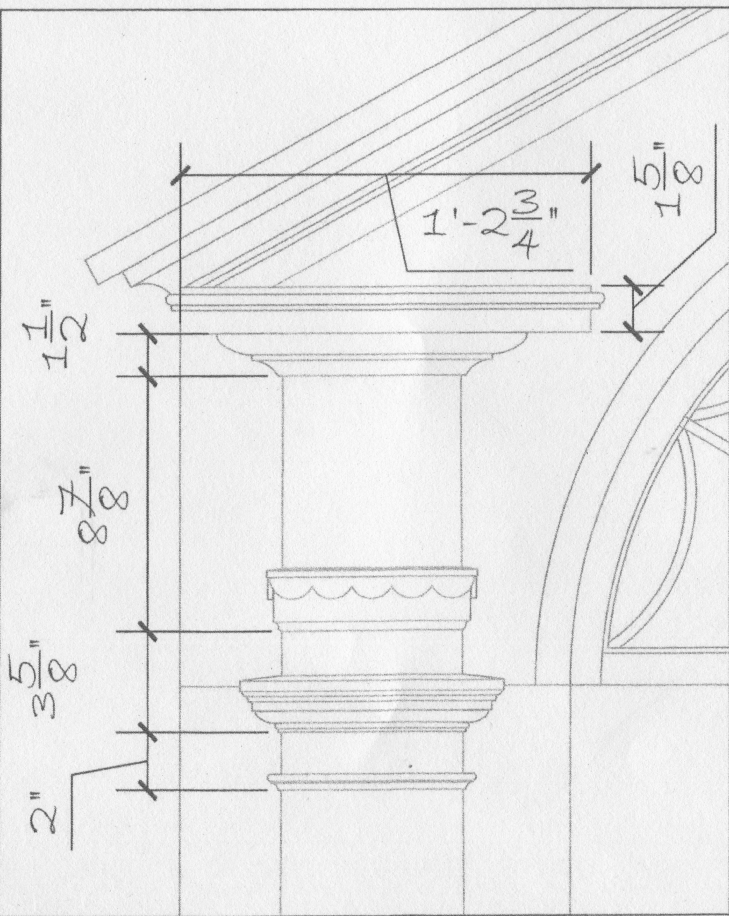

Head Residence
3471 Maplewood Ave

Pilaster Elev.

⌘

O = Profile ID

○ = Bd Stock ID

A

B

C

scale 1:1

Head Residence #47 Mechanical App

D & E

F & G

scale 1:1

Head Residence 177 M... I Am

Portsmouth Athenaeum