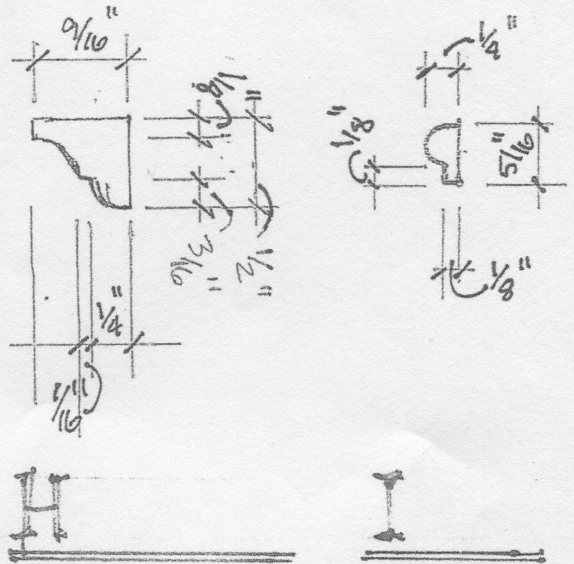

Head Residence
3471 Maplewood Ave

Pilaster Elev.

⌘

O = Profile ID

○ = Bd Stock ID

A

B

C

scale 1:1

Head Residence #47 Mechanical App

D & E

F & G

scale 1:1

Head Residence 177 M... I Am

Portsmouth Athenaeum