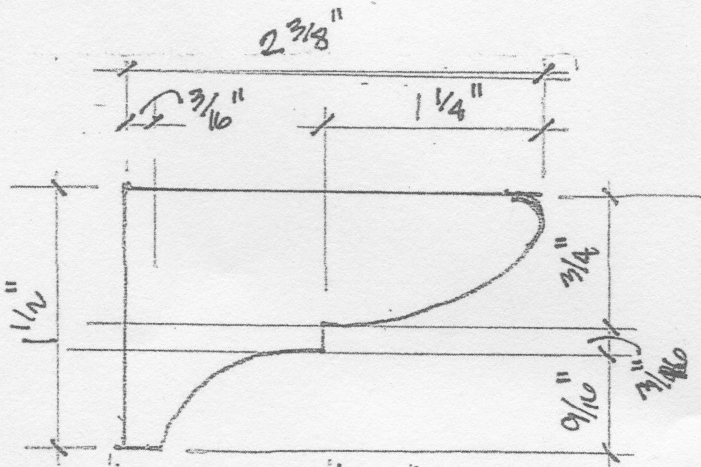

Head Residence
3471 Maplewood Ave

Pilaster Elev.

⌘

O = Profile ID

○ = Bd Stock ID

A

B

C

scale 1:1

Head Residence #47 Mechanical App

D & E

F & G

scale 1:1

Head Residence 177 M... I Am

Portsmouth Athenaeum