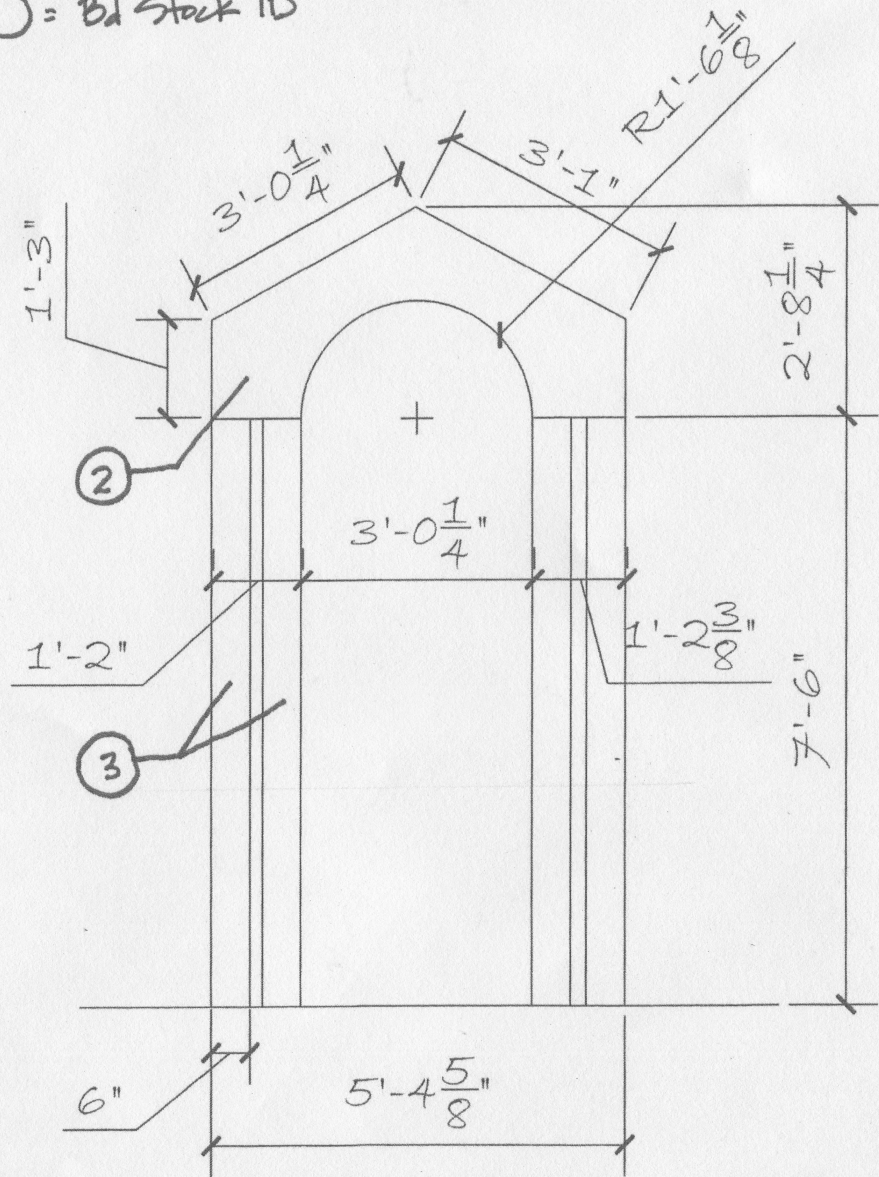

Head Residence
3471 Maplewood Ave

Pilaster Elev.

⌘

O = Profile ID

○ = Bd Stock ID

A

B

C

scale 1:1

Head Residence #47 Mechanical App

D & E

F & G

scale 1:1

Head Residence 177 M... I Am

Portsmouth Athenaeum