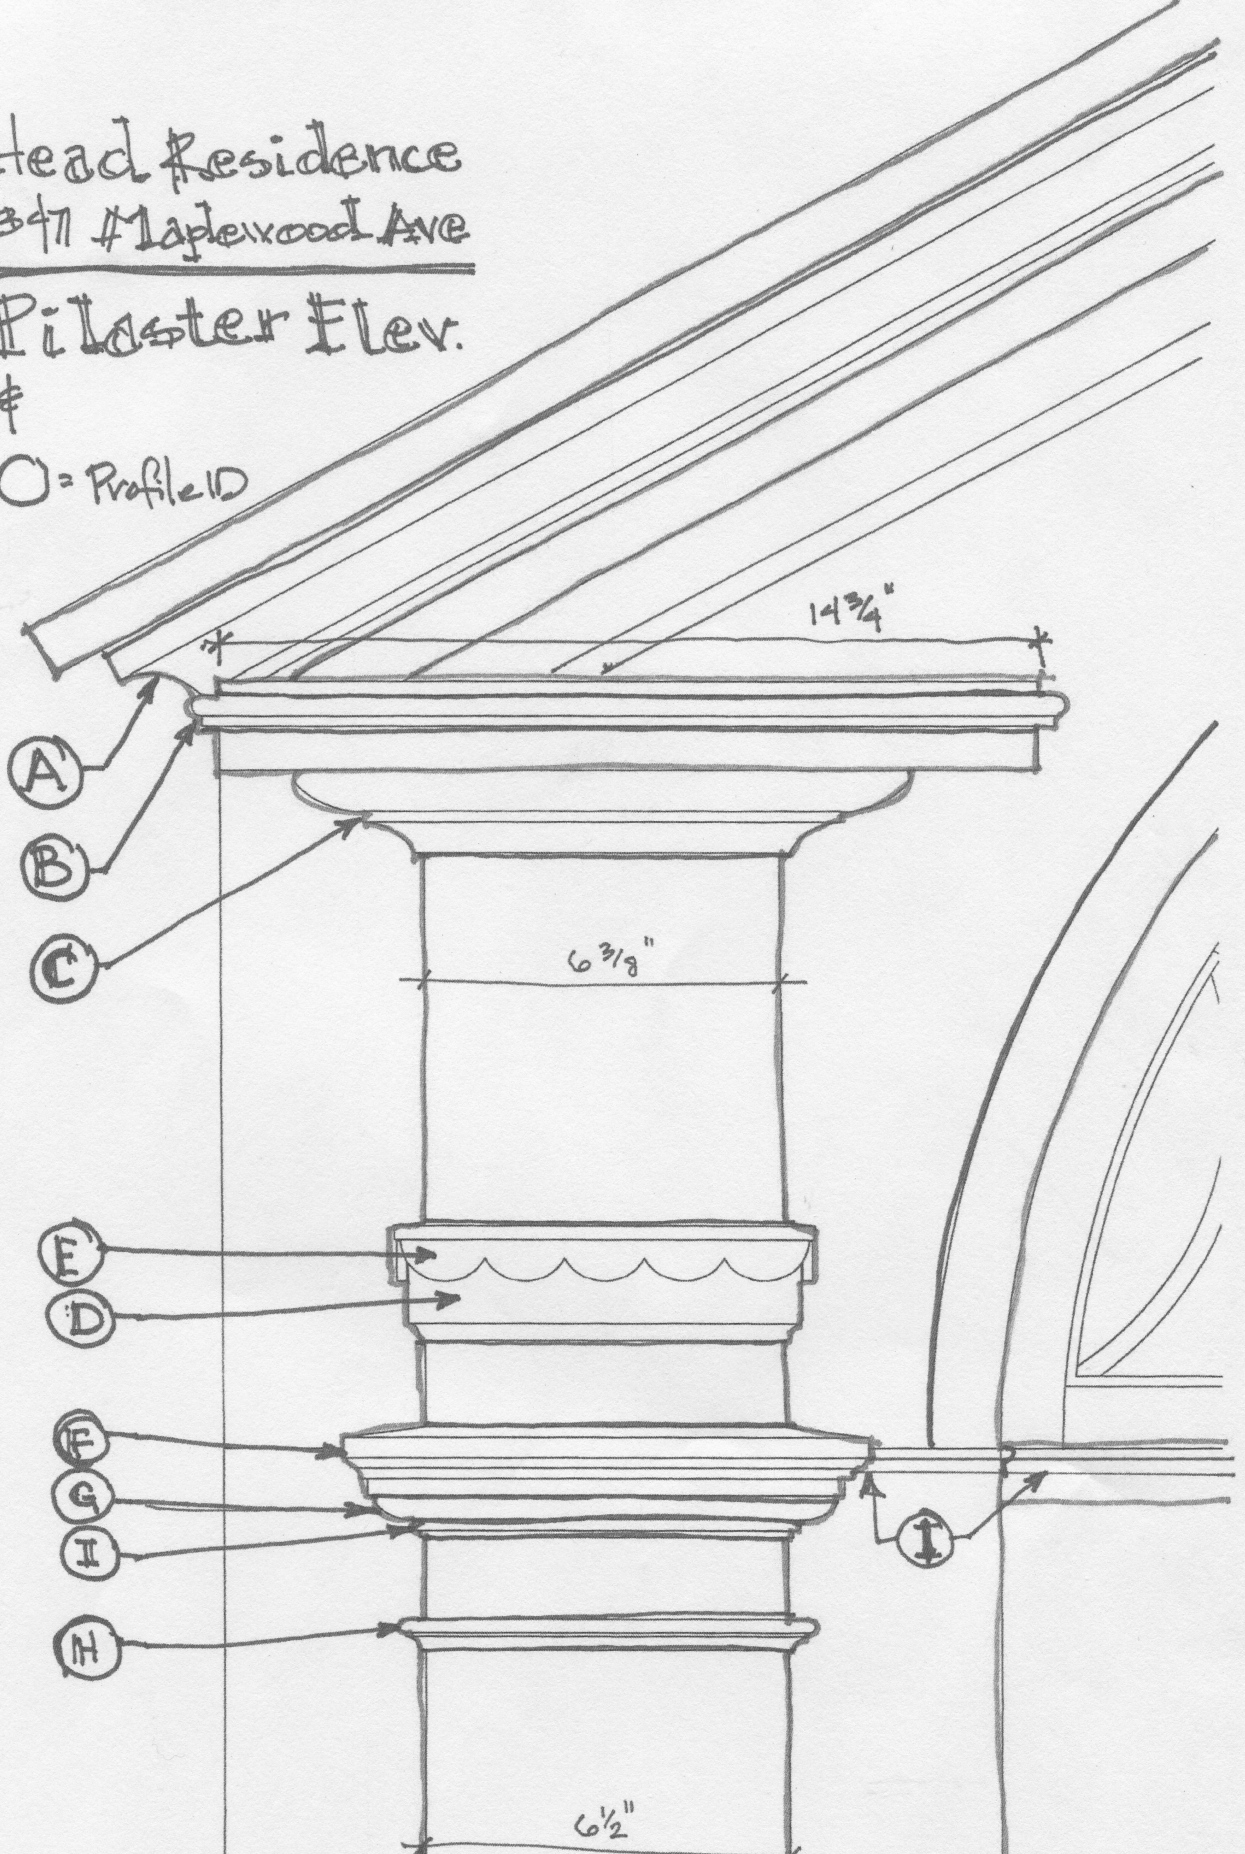

Head Residence
3471 Maplewood Ave

Pilaster Elev.

⌘

O = Profile ID

○ = Bd Stock ID

A

B

C

scale 1:1

Head Residence #47 Mechanical App

D & E

F & G

scale 1:1

Head Residence 177 M... I Am

Portsmouth Athenaeum