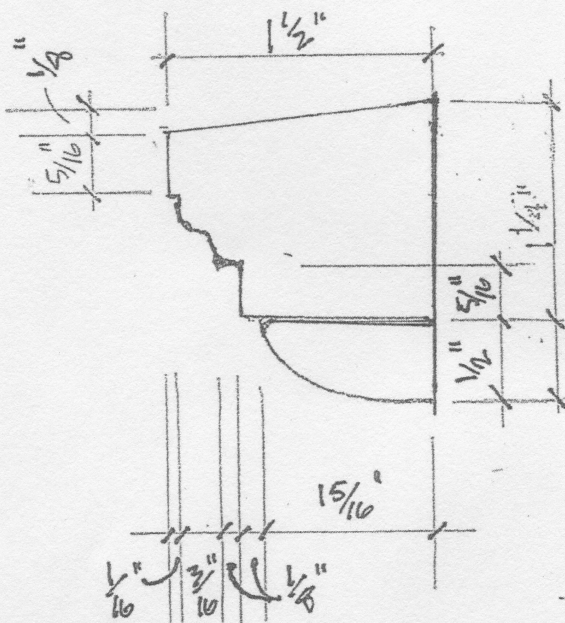

Head Residence
3471 Maplewood Ave

Pilaster Elev.

⌘

O = Profile ID

○ = Bd Stock ID

A

B

C

scale 1:1

Head Residence #47 Mechanical App

D & E

F & G

scale 1:1

Head Residence 177 M... I Am

Portsmouth Athenaeum