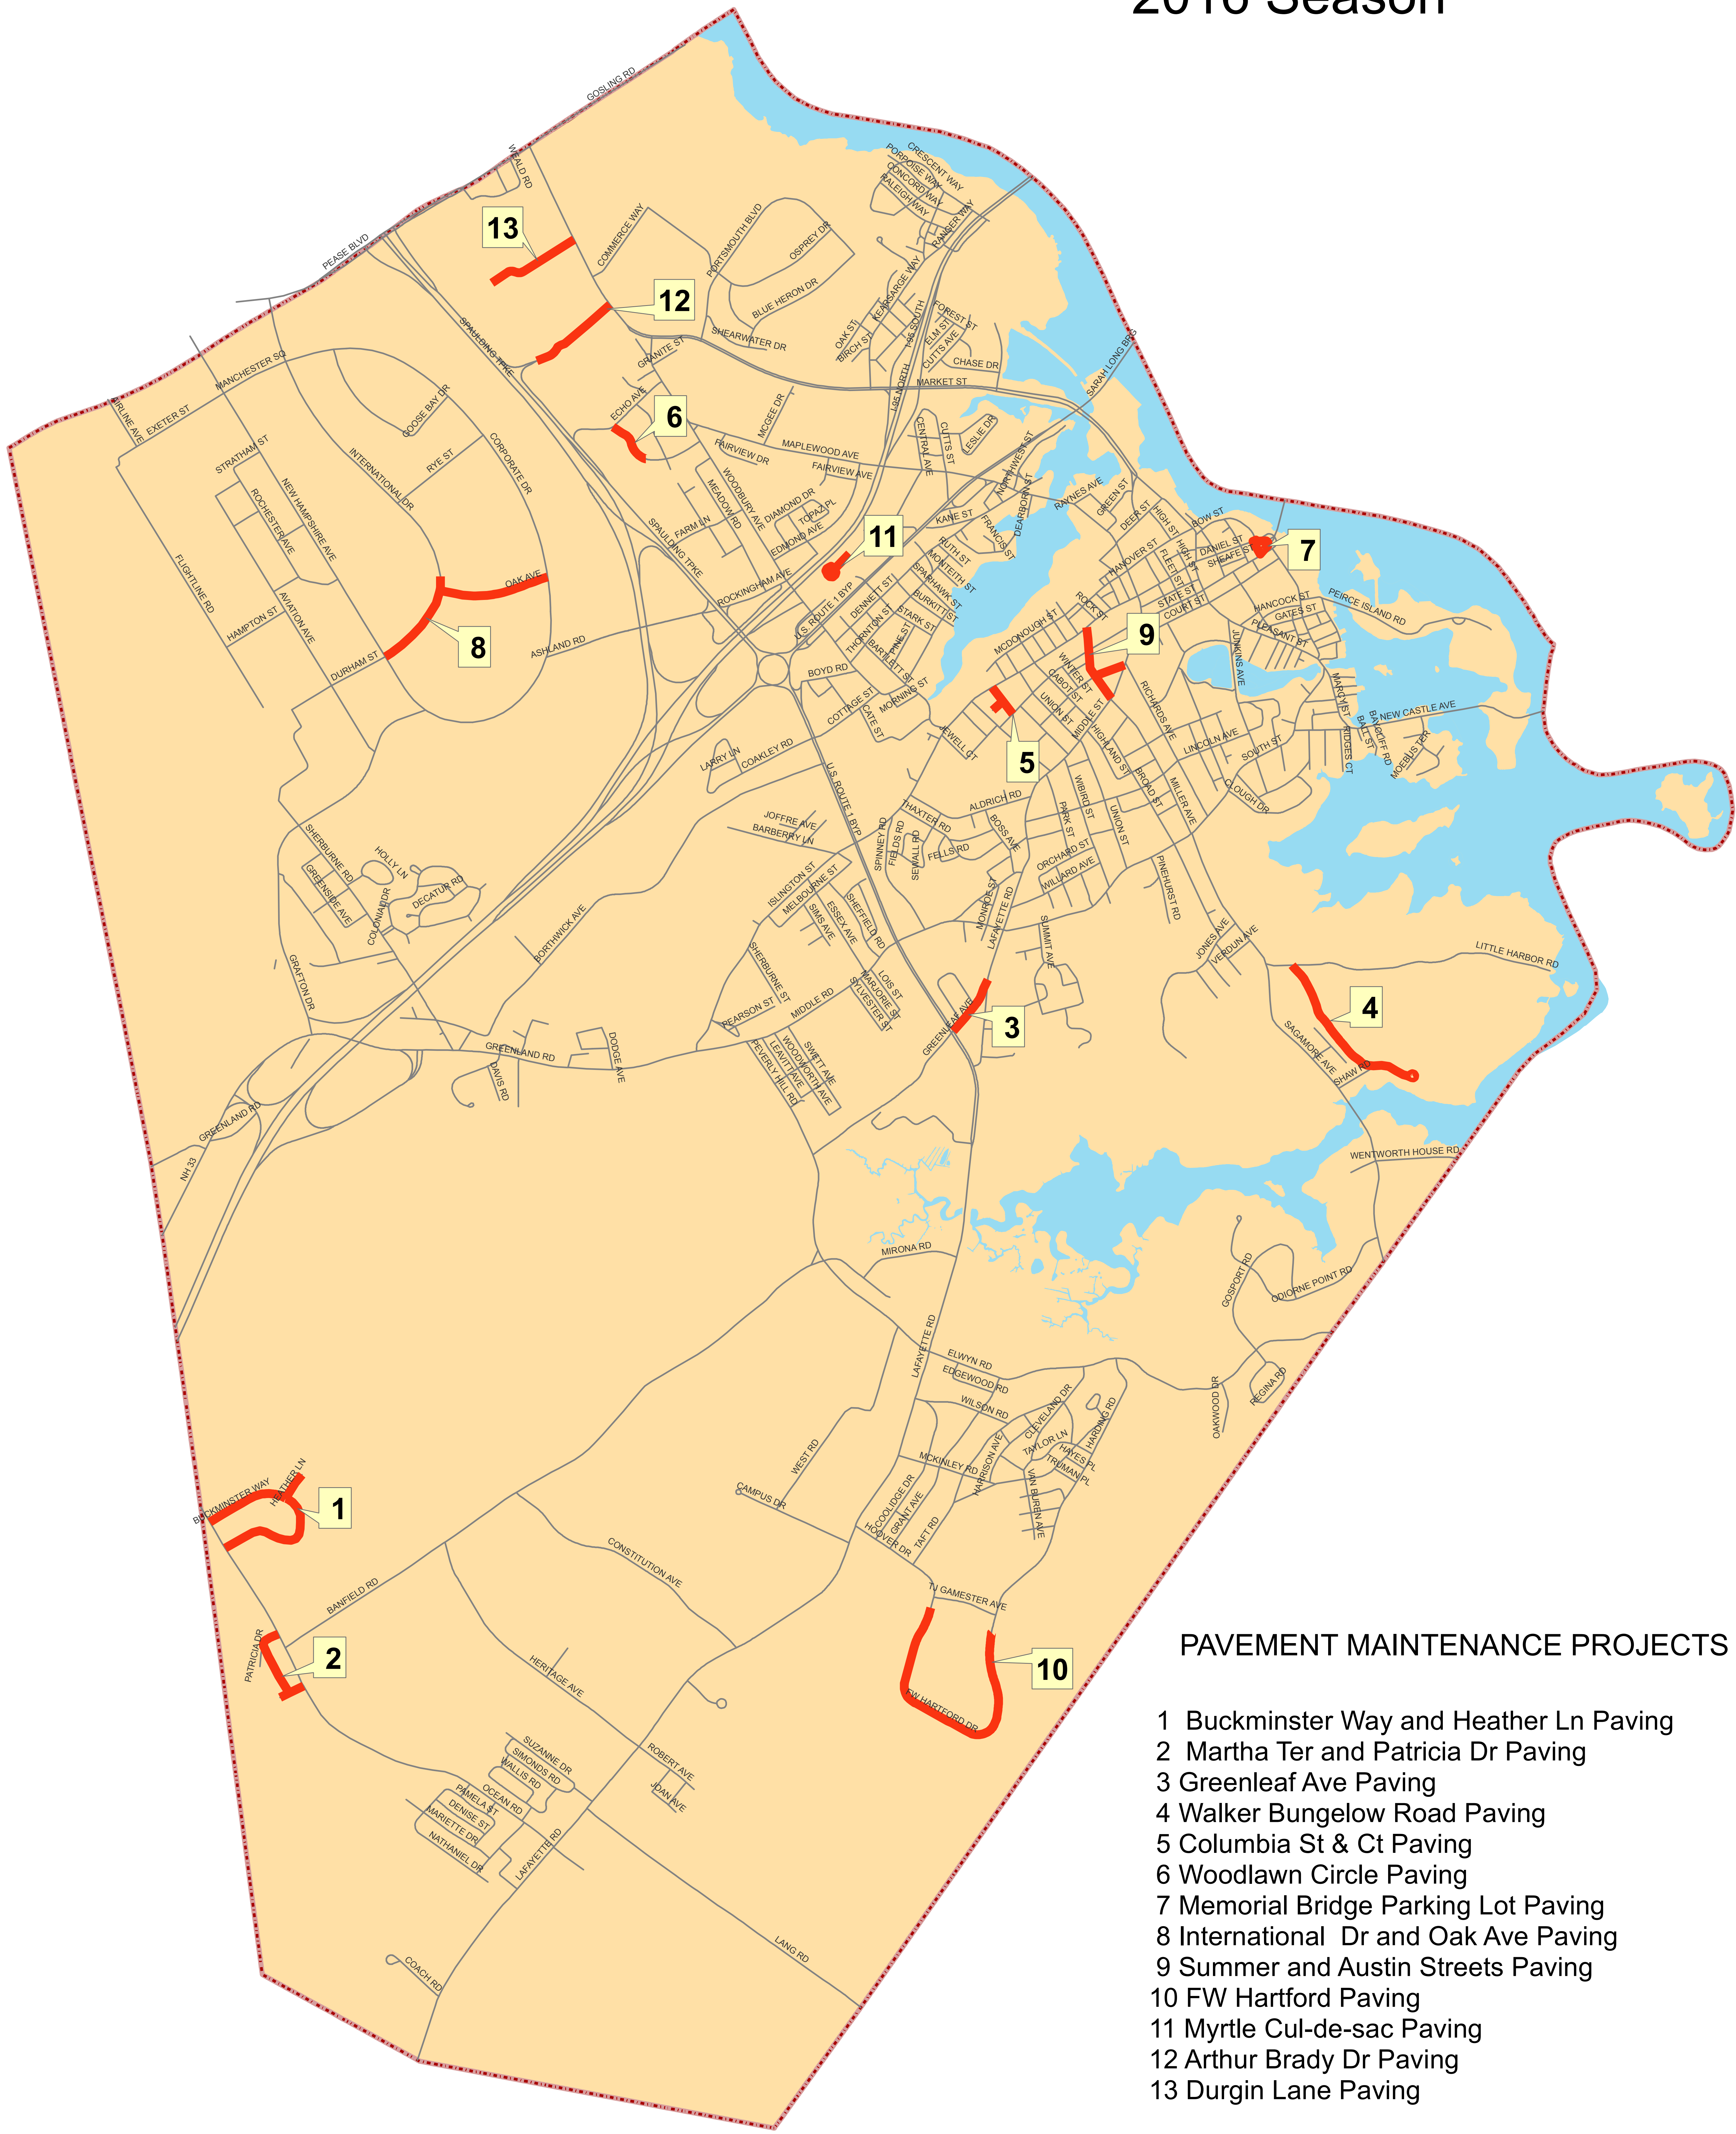

City of Portsmouth Pavement Maintenance Project Map 2016 Season

PAVEMENT MAINTENANCE PROJECTS

- 1 Buckminster Way and Heather Ln Paving
- 2 Martha Ter and Patricia Dr Paving
- 3 Greenleaf Ave Paving
- 4 Walker Bungelow Road Paving
- 5 Columbia St & Ct Paving
- 6 Woodlawn Circle Paving
- 7 Memorial Bridge Parking Lot Paving
- 8 International Dr and Oak Ave Paving
- 9 Summer and Austin Streets Paving
- 10 FW Hartford Paving
- 11 Myrtle Cul-de-sac Paving
- 12 Arthur Brady Dr Paving
- 13 Durgin Lane Paving