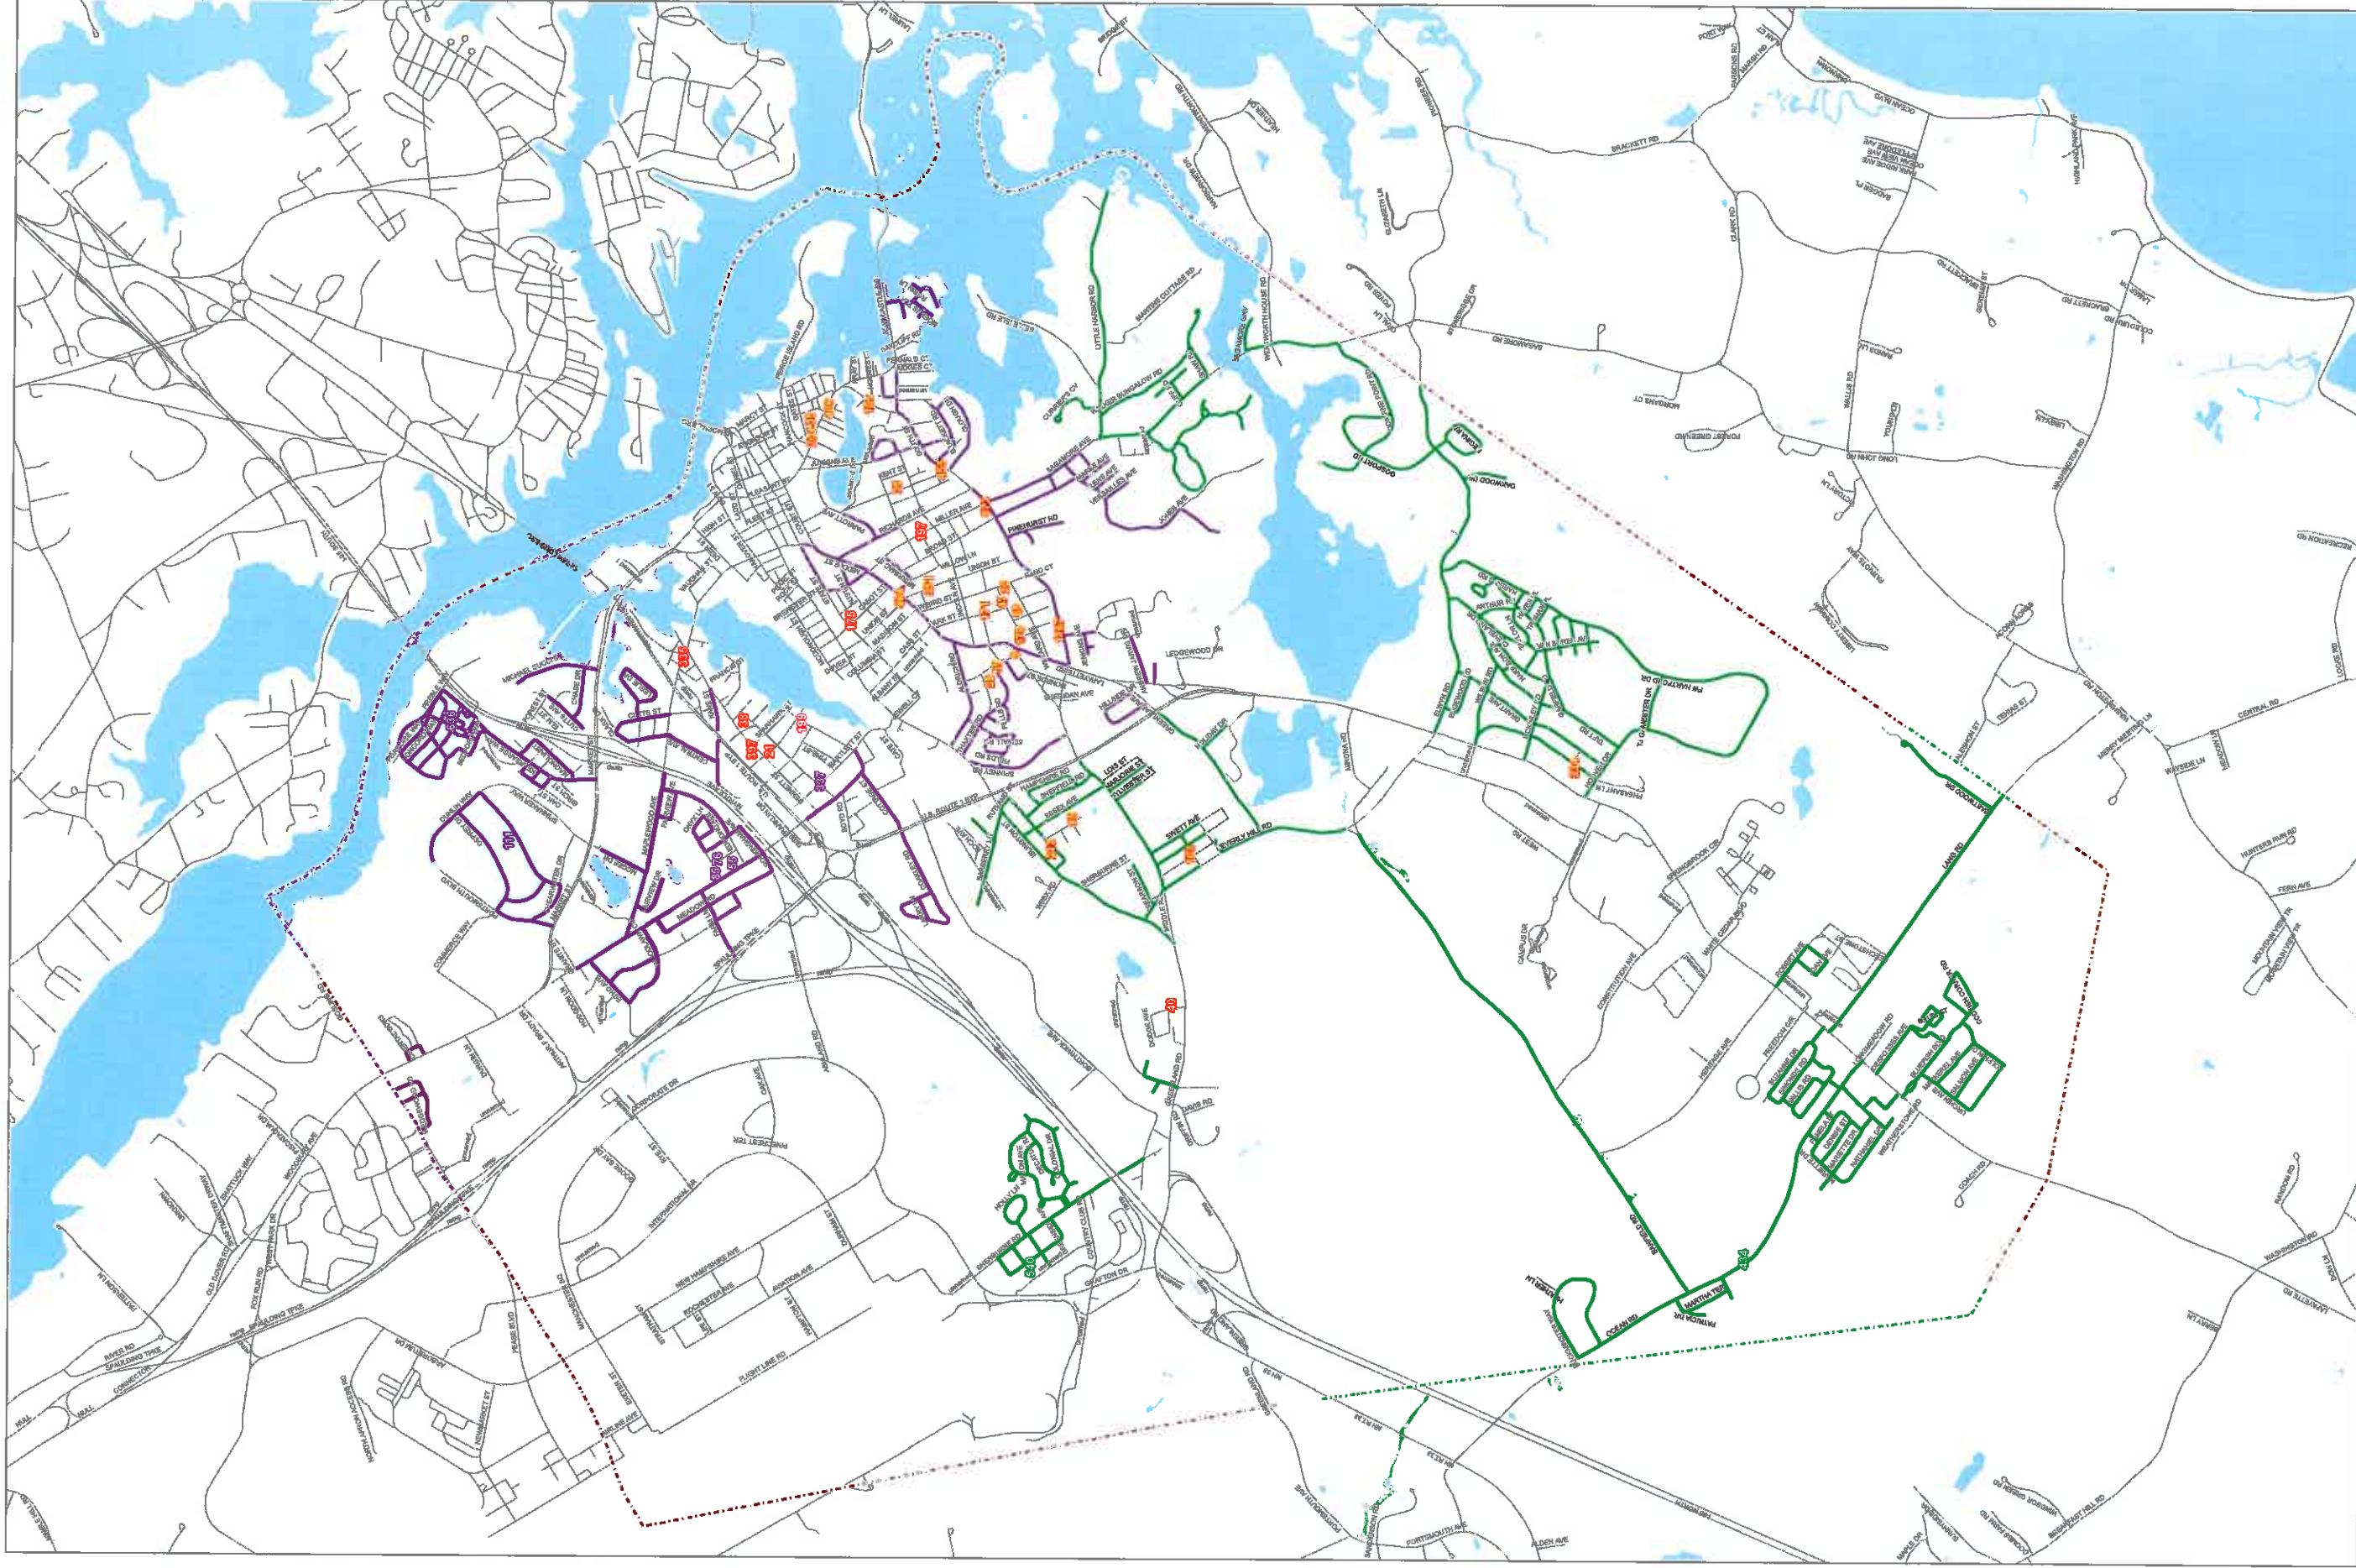

RFP#32-18  
Mosquito Control Services  
Additional Information  
**Mosquito Routes**

February 12, 2018

The attached is an out of date map from 2009 and the mosquito routes are subject to change.

See attached map.

**MOSQUITO SPRAY ROUTE  
CITY OF PORTSMOUTH, NH**

Map prepared by DPW - July 22, 2008  
Location C:\Projects\44 Mosquito Spray Routes\MosquitoSprayRoutes.mxd

- Legend**
- No Spray Address
  - North Route
  - South Route

0 1,875 3,750 7,500 Feet