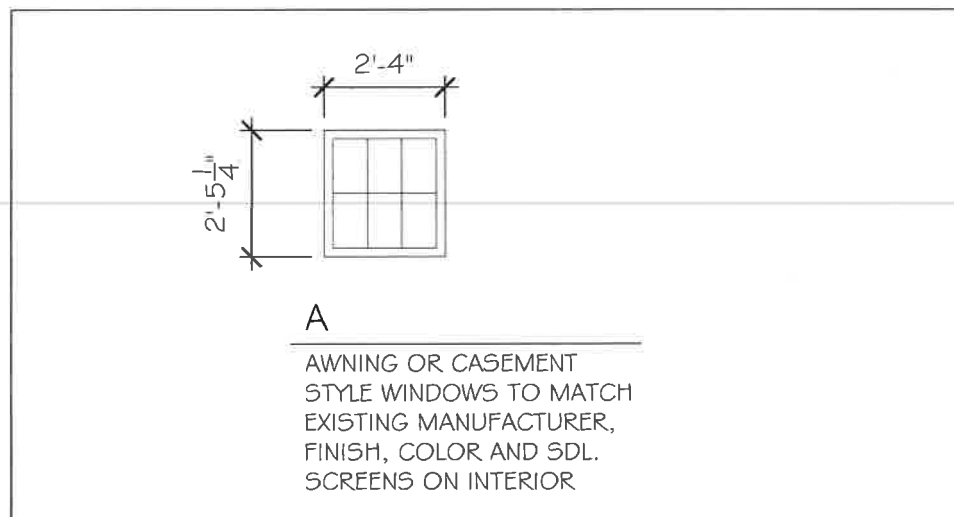

WS July, 2018  
SOMMA Studios

490 Marcy Street  
Portsmouth, New Hampshire

Context Photos and Map

**ELEVATION DESIGN STUDIES**

SCALE:  $\frac{1}{8}$ "=1'-0"

**PROPOSED WINDOW**

SCALE:  $\frac{1}{4}$ "=1'-0"