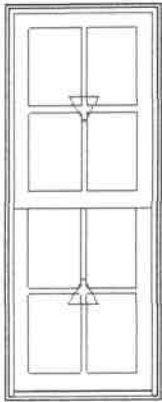

Initials required

Seller: _____

Buyer: _____

Line #27	Mark Unit: Apt2/LR/Rear	Net Price:		595.97
Qty: 1		Ext. Net Price:	USD	595.97

MARVIN

- Ebony Exterior
- White Interior
- Elevate Double Hung Insert
- Inside Opening 21 3/8" X 53"
- 8 Degree Frame Bevel
- Top Sash
- Ebony Exterior
- White Interior
- IG
- Low E2 w/Argon
- Stainless Perimeter and Spacer Bar
- 7/8" SDL - With Spacer Bar - Stainless
- Rectangular 2W2H
- Ebony Ext - White Int
- Bottom Sash
- Ebony Exterior
- White Interior
- IG
- Low E2 w/Argon