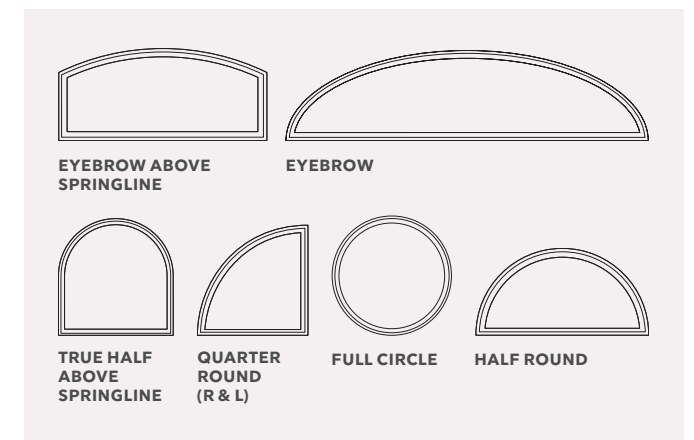

ROUND TOP

ROUND TOP

- Glass reinforced composite material complements Ultrex's performance in a radius profile.
- Acrylic capping technology delivers consistent finish and durability.
- Available nailing fin, installation bracket, and through jamb installation.
- Perforated folding radius nailing fin provides for simple installation and proper water management.
- Available factory and field mulling options.
- Standard and special sizes up to 8 feet wide and up to 6 feet high depending on the shape.
- Up to PG50 performance rating.