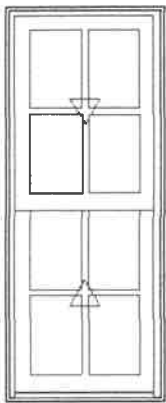

***Note: Unit Availability and Price is Subject to Change

Initials required

Seller: _____

Buyer: _____

Line #22	Mark Unit: Apt1/LR/Rear	Net Price:		595.97
Qty: 1		Ext. Net Price:	USD	595.97

MARVIN

As Viewed From The Exterior