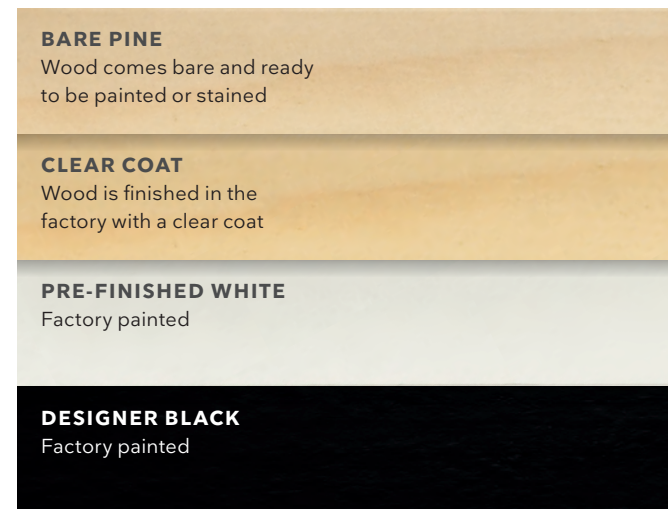

DESIGN OPTIONS

INTERIOR AND EXTERIOR FINISHES

Elevate windows and doors feature rich pine interiors and a durable, strong Ultrex® fiberglass exterior, featuring our AAMA-verified acrylic finish for low-maintenance and superior aesthetics.

WOOD INTERIOR FINISHES