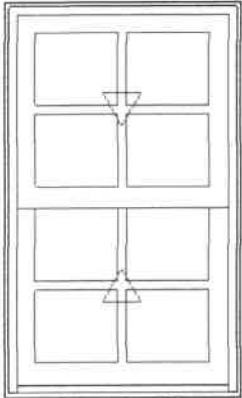

Line #19	Mark Unit: 3rdFlr/GirlsRm/Side	Net Price:	594.75
Qty: 2		Ext. Net Price:	1,189.50
		USD	

MARVIN

As Viewed From The Exterior

Entered As: IO
FS 24 1/4" X 40 3/4"
IO 24 5/8" X 41"

Ebony Exterior
White Interior
Elevate Double Hung Insert
Inside Opening 24 5/8" X 41"
8 Degree Frame Bevel
Top Sash
Ebony Exterior
White Interior
IG
Low E2 w/Argon
Stainless Perimeter and Spacer Bar
7/8" SDL - With Spacer Bar - Stainless
Rectangular 2W2H
Ebony Ext - White Int
Bottom Sash
Ebony Exterior
White Interior
IG
Low E2 w/Argon
Stainless Perimeter and Spacer Bar
7/8" SDL - With Spacer Bar - Stainless
Rectangular 2W2H
Ebony Ext - White Int
White Weather Strip Package
1 White Sash Lock
Exterior Half Screen
Ebony Surround
Charcoal Fiberglass Mesh
3 1/4" Jamb
Thru Jamb Installation
Existing Sill Angle 0
Is the existing Sill Angle of 0 degrees correct?
***Note: Divided lite cut alignment may not be accurately represented in the OMS drawing. Please consult your local representative for exact specifications.
***Note: Unit Availability and Price is Subject to Change

Initials required
Seller: _____
Buyer: _____

Line #21	Mark Unit: Apt1/LR/Side	Net Price:	758.72
Qty: 1		Ext. Net Price:	758.72
		USD	

MARVIN

Ebony Exterior
White Interior
Elevate Double Hung Insert
Inside Opening 30 5/8" X 60 3/4"
8 Degree Frame Bevel
Top Sash
Ebony Exterior
White Interior
IG
Low E2 w/Argon
Stainless Perimeter and Spacer Bar
7/8" SDL - With Spacer Bar - Stainless
Rectangular 3W2H
Ebony Ext - White Int
Bottom Sash
Ebony Exterior
White Interior
IG