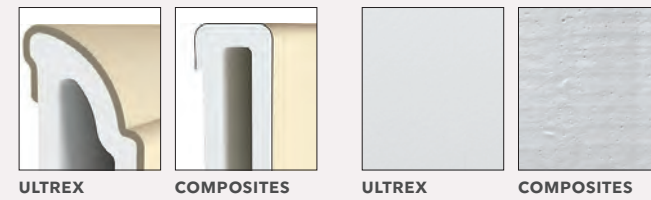

PATENTED ACRYLIC CAP

Casement and Double Hung windows in Bronze