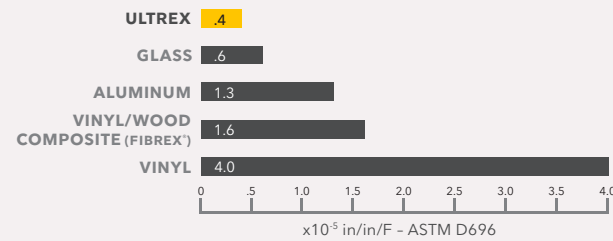

WHY MATERIALS MATTER

TEMPERATURES MAY FLUCTUATE, BUT ULTREX WON'T

Ultrex® expands and contracts at virtually the same rate as glass so it works with glass rather than against it. This means seals aren't as prone to leaking and windows aren't subjected to sagging issues like other composites.

This is especially true when compared to vinyl, which can distort in extreme heat and crack in fluctuating temperatures. Ultrex resists distortion even at temperatures up to 285°F. Rapid temperature change doesn't faze Ultrex. From -30°F to 70°F, a 6 foot stile changes less than 1/32 inch in length.

EXPANSION MEASUREMENT

Ultrex expands and contracts at virtually the same rate as glass.

INDUSTRY'S BEST FIBERGLASS FINISH FOR LASTING BEAUTY

Ultrex is the first and only fiberglass finish to be verified to AAMA's 624 voluntary finish specifications for fiber reinforced thermoset profiles (fiberglass).

Windows and doors made with Ultrex resist scratches, dings, and marring more than vinyl. Our patented, mechanically bonded acrylic finish is up to three times thicker than painted competitive finishes, and it resists UV degradation up to five times longer than vinyl—even on dark colors.