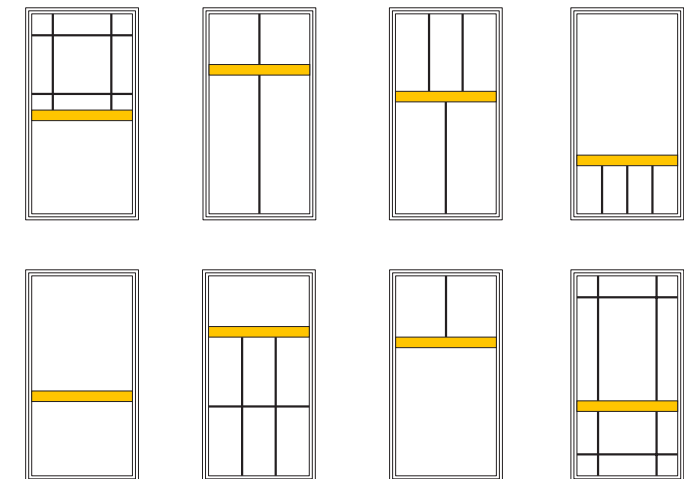

* Not available in polygons except direct glaze rectangles.

* Argon gas not available in high elevations where capillary tubes are required.