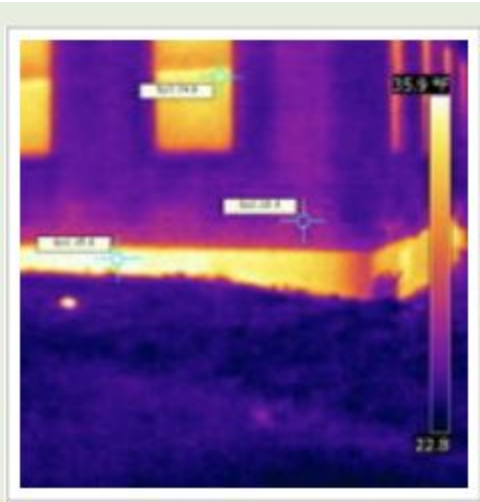

Thermal Imaging performed by STP Home Performance Solutions in S. Berwick ,Me.

Air leakage at the windows.

297-299 South Street

Existing Windows.

Rotting Sashes.

Rotting Sashes.

South Street homes showing dark windows w/ screens.