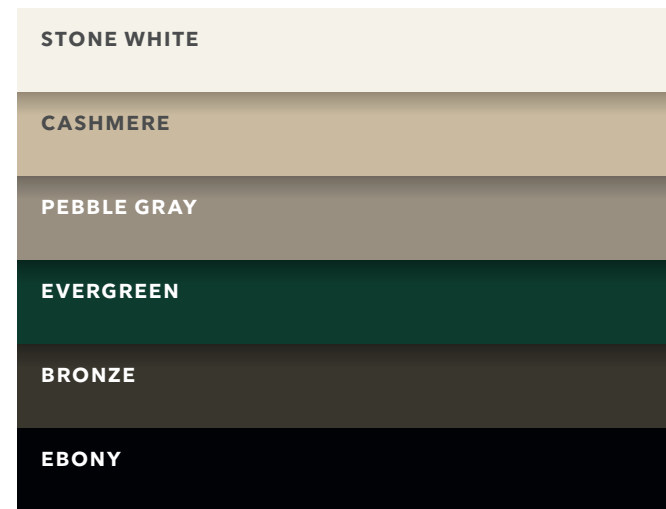

FIBERGLASS EXTERIOR COLORS

GLASS OPTIONS

Glass is available with Standard Dual Pane or optional Triple Pane on select products. Available with Low E1, Low E2, Low E3, and Low E3/ERS insulated glass with argon gas.* Options include glazing for sound abatement (STC/OITC), high altitudes, and California fire zones. Laminated glass is also offered in products designed specifically for hurricane zones.