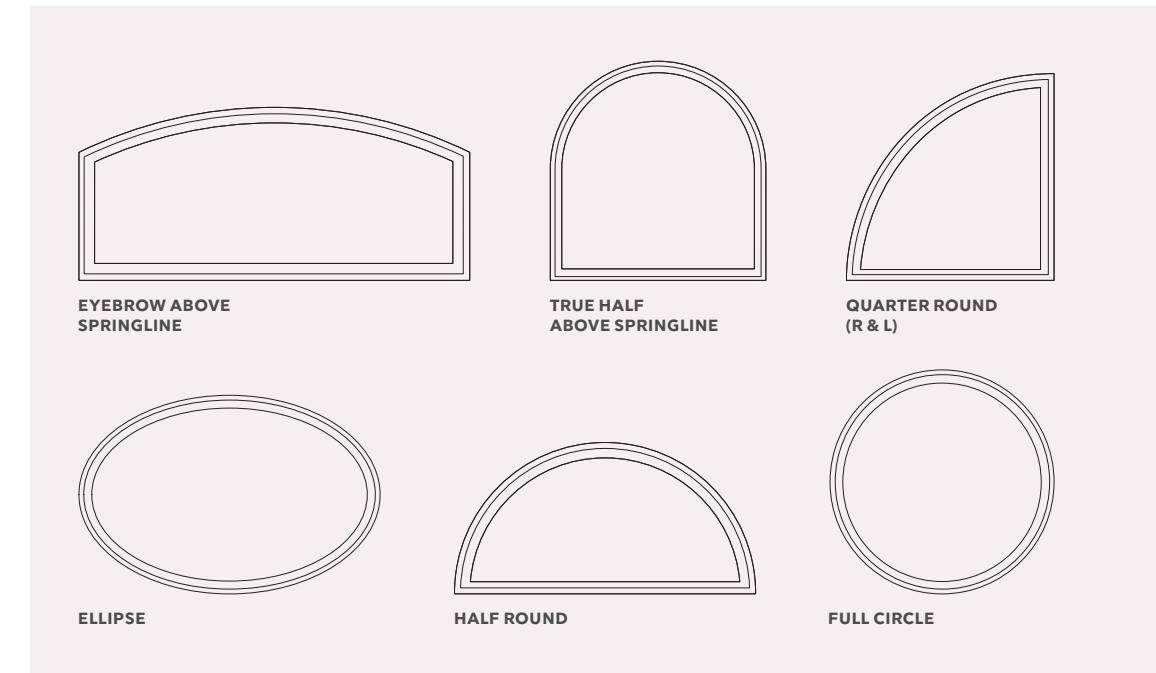

EXTERIOR + INTERIOR

ALUMINUM ROUND TOP

ALUMINUM ROUND TOP

- Available in a wide variety of sizes, shapes, and options.
- Extruded aluminum cladding protects against extreme weather conditions.
- Grilles-Between-the-Glass available in six Elevate collection exterior colors.
- Finish meets or exceeds AAMA 2605 specifications.

NUMEROUS SHAPES TO ACHIEVE A CUSTOM LOOK AND EXPAND DESIGN POSSIBILITIES.

SPECIALTY SHAPES

Specialty Shape windows

Specialty Shape windows in Ebony

SPECIALTY SHAPES

- Standard jambs of 4 1/8 inch, 6 1/8 inch, and 6 13/16 inch are available factory applied or as an extension kit.
- Consistent, fast delivery applies to even the most unique products.
- ENERGY STAR® certified and available with Low E1, Low E2, Low E3, and Low E3/ERS insulated glass.
- Up to PG55 performance rating.
- Factory, reinforced, and field mulling kits available.
- Use as sidelights or transoms, or combine for a breathtaking wall of windows.
- Available in sizes up to 49 square feet. Longest leg may not exceed 9 feet.