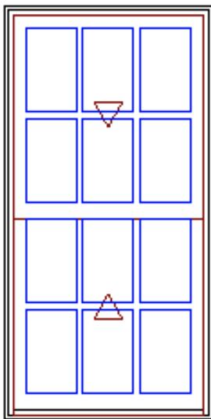

I am submitting this application in search of approval to replace windows at 297 South Street.

There will be 33 window replacements in total.

The windows being replaced are Brosco replacement windows which were quite popular in the 1970's, but are not original to the house which is approximately 150 years old.

The Brosco windows were poorly made, but were an affordable solution when they were placed approximately 50 years ago. Today they provide poor thermal efficiency and noise reduction. Our current windows are both drafty(see thermal readings) and noisy and some are rotting.(see photos)

I am looking to improve the thermal efficiency of the windows and to reduce the noise from the Municipal Lot, of which we are immediately adjacent.

The Marvin Elevate replacement windows will improve both the efficiency and the external noise in our house while maintaining the historic look and feel of the neighborhood. (see photos)

Below is one of the 33 windows(they are all slightly different sizes but will all look the same)

MARVIN

As Viewed From The Exterior

Entered As: IO
FS 30 1/4" X 58 7/8"
IO 30 5/8" X 59 1/8"

Ebony Exterior
White Interior
Elevate Double Hung Insert
Inside Opening 30 5/8" X 59 1/8"
8 Degree Frame Bevel
Top Sash
Ebony Exterior
White Interior
IG
Low E2 w/Argon
Stainless Perimeter and Spacer Bar
7/8" SDL - With Spacer Bar - Stainless
Rectangular 3W2H
Ebony Ext - White Int
Bottom Sash
Ebony Exterior
White Interior
IG
Low E2 w/Argon
Stainless Perimeter and Spacer Bar
7/8" SDL - With Spacer Bar - Stainless
Rectangular 3W2H
Ebony Ext - White Int
White Weather Strip Package
1 White Sash Lock
Exterior Half Screen
Ebony Surround
Charcoal Fiberglass Mesh
3 1/4" Jambs
Thru Jamb Installation
Existing Sill Angle 0

Is the existing Sill Angle of 0 degrees correct?

***Note: Divided lite cut alignment may not be accurately represented in the OMS drawing. Please consult your local representative for exact specifications.

***Note: Unit Availability and Price is Subject to Change

A Marvin Elevate brochure has been included to show how and why they are an enormous improvement from Brosco inserts that are currently in the house.