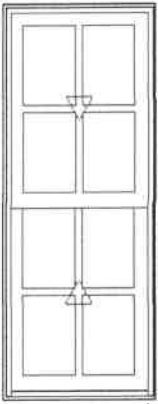

Initials required

Seller: _____

Buyer: _____

Line #5	Mark Unit: 1st Flr / TV RM-b	Net Price:		641.34
Qty: 1		Ext. Net Price:	USD	641.34

MARVIN

- Ebony Exterior
- White Interior
- Elevate Double Hung Insert
- Inside Opening 23 5/8" X 59 1/8"
- 8 Degree Frame Bevel
- Top Sash
- Ebony Exterior
- White Interior
- IG
- Low E2 w/Argon
- Stainless Perimeter and Spacer Bar
- 7/8" SDL - With Spacer Bar - Stainless
- Rectangular 2W2H
- Ebony Ext - White Int