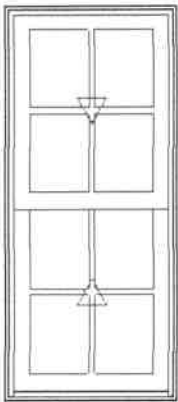

As Viewed From The Exterior

Entered As: IO
 FS 23 1/4" X 52 1/2"
 IO 23 5/8" X 52 3/4"

- Ebony Exterior
- White Interior
- Elevate Double Hung Insert
- Inside Opening 23 5/8" X 52 3/4"
- 8 Degree Frame Bevel
- Top Sash
- Ebony Exterior
- White Interior
- IG
- Low E2 w/Argon
- Stainless Perimeter and Spacer Bar
- 7/8" SDL - With Spacer Bar - Stainless
- Rectangular 2W2H
- Ebony Ext - White Int
- Bottom Sash
- Ebony Exterior
- White Interior
- IG
- Low E2 w/Argon
- Stainless Perimeter and Spacer Bar
- 7/8" SDL - With Spacer Bar - Stainless
- Rectangular 2W2H
- Ebony Ext - White Int
- White Weather Strip Package
- 1 White Sash Lock
- Exterior Half Screen
- Ebony Surround
- Charcoal Fiberglass Mesh
- 3 1/4" Jamb
- Thru Jamb Installation
- Existing Sill Angle 0