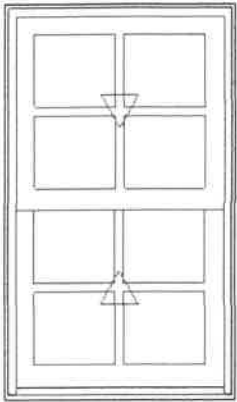

Initials required

Seller: _____

Buyer: _____

Line #30	Mark Unit: Apt2/BedRm/Rear	Net Price:		594.75
Qty: 2		Ext. Net Price:	USD	1,189.50

MARVIN

Ebony Exterior
 White Interior
 Elevate Double Hung Insert
 Inside Opening 24 5/8" X 40 7/8"
 8 Degree Frame Bevel
 Top Sash
 Ebony Exterior
 White Interior
 IG
 Low E2 w/Argon
 Stainless Perimeter and Spacer Bar
 7/8" SDL - With Spacer Bar - Stainless
 Rectangular 2W2H
 Ebony Ext - White Int
 Bottom Sash
 Ebony Exterior
 White Interior
 IG
 Low E2 w/Argon