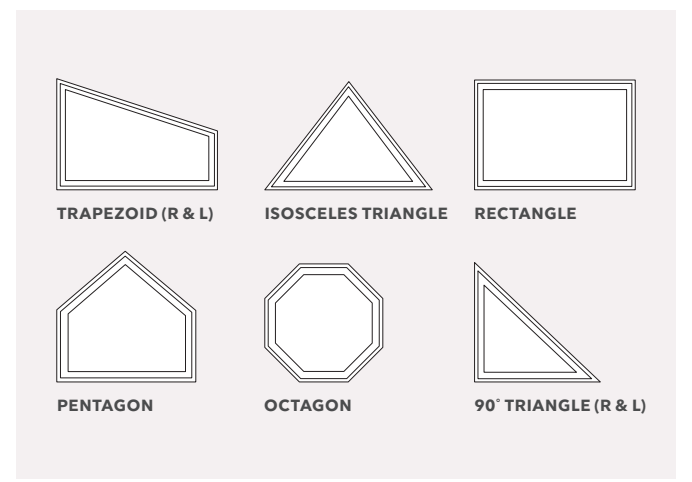

EXTERIOR + INTERIOR

ALUMINUM ROUND TOP

ALUMINUM ROUND TOP

- Available in a wide variety of sizes, shapes, and options.
- Extruded aluminum cladding protects against extreme weather conditions.
- Grilles-Between-the-Glass available in six Elevate collection exterior colors.
- Finish meets or exceeds AAMA 2605 specifications.

NUMEROUS SHAPES TO ACHIEVE A CUSTOM LOOK AND EXPAND DESIGN POSSIBILITIES.

SPECIALTY SHAPES

Specialty Shape windows

Specialty Shape windows in Ebony

SPECIALTY SHAPES

- Standard jambs of 4 1/8 inch, 6 1/8 inch, and 6 13/16 inch are available factory applied or as an extension kit.
- Consistent, fast delivery applies to even the most unique products.
- ENERGY STAR® certified and available with Low E1, Low E2, Low E3, and Low E3/ERS insulated glass.
- Up to PG55 performance rating.
- Factory, reinforced, and field mulling kits available.
- Use as sidelights or transoms, or combine for a breathtaking wall of windows.
- Available in sizes up to 49 square feet. Longest leg may not exceed 9 feet.

EXTERIOR PENTAGON

INTERIOR TRAPEZOID

TRAPEZOID (R & L)

ISOSCELES TRIANGLE

RECTANGLE

PENTAGON

OCTAGON

90° TRIANGLE (R & L)