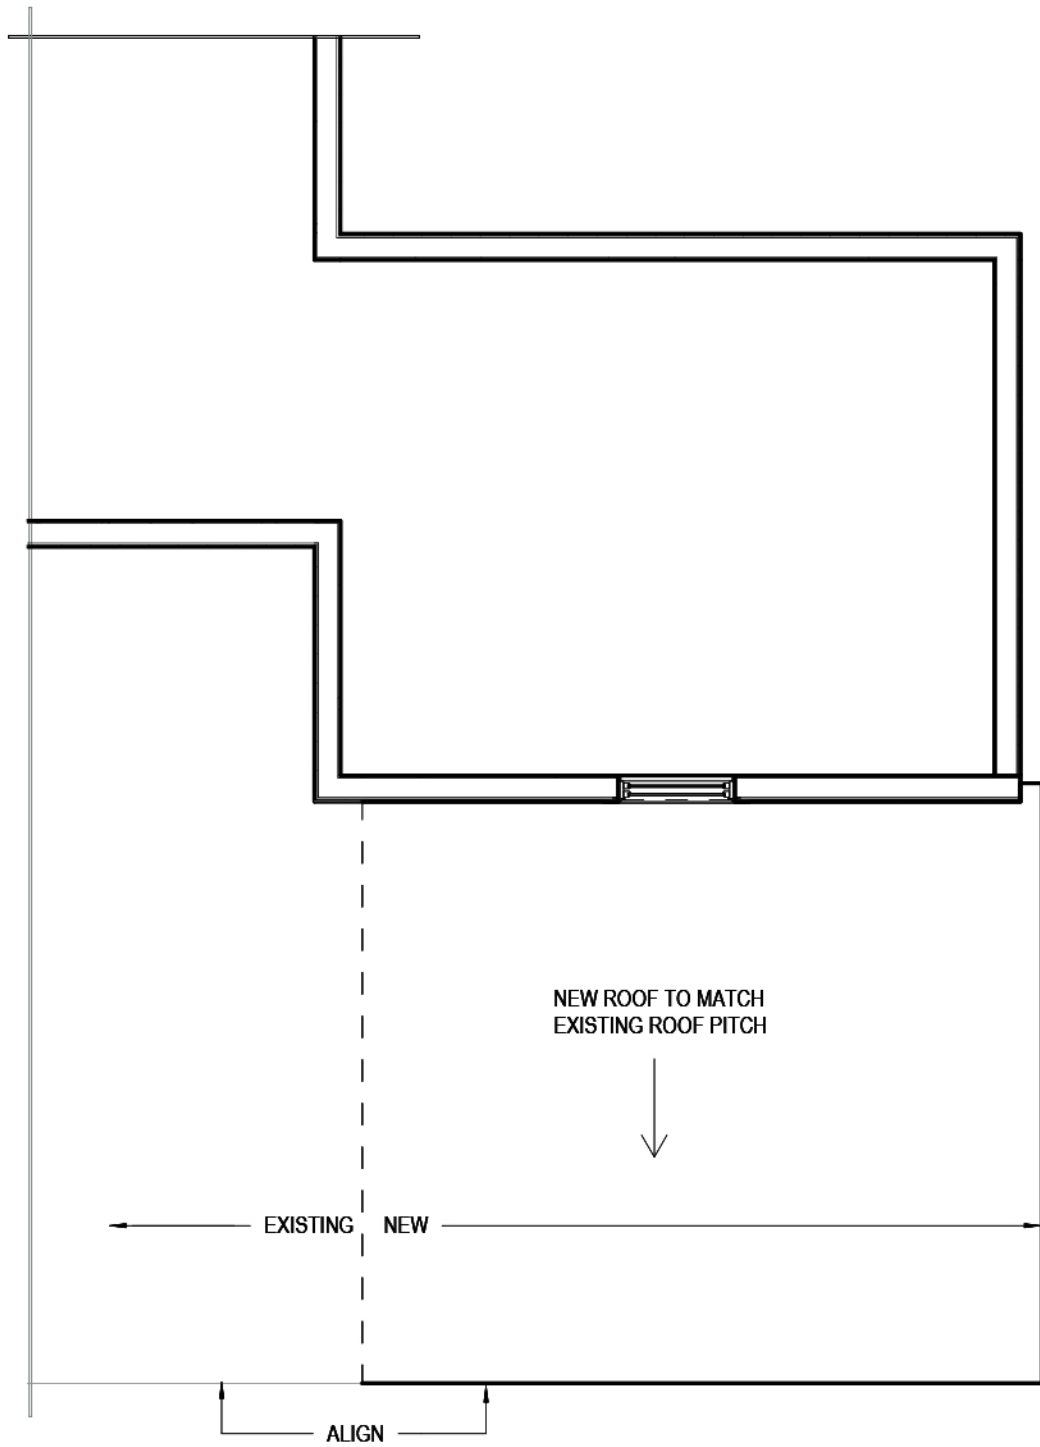

VIEW FROM BACK YARD

VIEW FROM DRIVEWAY

existing one-story addition

existing patio

VIEW FROM MARCY ST

area of existing patio

137 NEW CASTLE AVE  
CITY OF PORTSMOUTH  
MAY 2020 HDC  
PAGE 1

LOCUS MAP

TAX MAP

137 NEW CASTLE AVE  
CITY OF PORTSMOUTH  
MAY 2020 HDC  
PAGE 2

ROOF PLAN

PATIO PLAN

1/4" = 1'-0"

10" X 10" SQUARE COLUMN

**EXISTING EAVE DETAIL**

EXTEND GUTTER ACROSS FACE OF NEW ROOF. PITCH TO DRAIN INTO EXISTING DOWNSPOUT AT CORNER.

NORTH ELEVATION  
1/4" = 1'-0"

WEST ELEVATION

## Square Smooth Posts

Post Size	Outside Diameter Top (A)	Inside Diameter Top	Outside Diameter Bottom (B)	Inside Diameter Bottom	Material Thickness
6" x 8'	5 3/4"	4 3/4"	5 3/4"	4 3/4"	1/2"
6" x 9'	5 3/4"	4 3/4"	5 3/4"	4 3/4"	1/2"
8" x 8'	7 15/16"	6 7/16"	7 15/16"	6 7/16"	1/2"
8" x 9'	7 15/16"	6 7/16"	7 15/16"	6 7/16"	1/2"
8" x 10'	7 15/16"	6 7/16"	7 15/16"	6 7/16"	1/2"
10" x 8'	9 3/4"	8 11/16"	9 3/4"	8 11/16"	1/2"
10" x 9'	9 3/4"	8 11/16"	9 3/4"	8 11/16"	1/2"
10" x 10'	9 3/4"	8 11/16"	9 3/4"	8 11/16"	1/2"
12" x 8'	11 3/4"	10 3/4"	11 3/4"	10 3/4"	1/2"
12" x 9'	11 3/4"	10 3/4"	11 3/4"	10 3/4"	1/2"
12" x 10'	11 3/4"	10 3/4"	11 3/4"	10 3/4"	1/2"
12" x 12'	11 3/4"	10 3/4"	11 3/4"	10 3/4"	1/2"
14" x 8'	13 7/8"	13 1/8"	13 7/8"	13 1/8"	3/8"
14" x 9'	13 7/8"	13 1/8"	13 7/8"	13 1/8"	3/8"
14" x 10'	13 7/8"	13 1/8"	13 7/8"	13 1/8"	3/8"
14" x 12'	13 7/8"	13 1/8"	13 7/8"	13 1/8"	3/8"
14" x 14'	13 7/8"	13 1/8"	13 7/8"	13 1/8"	3/8"