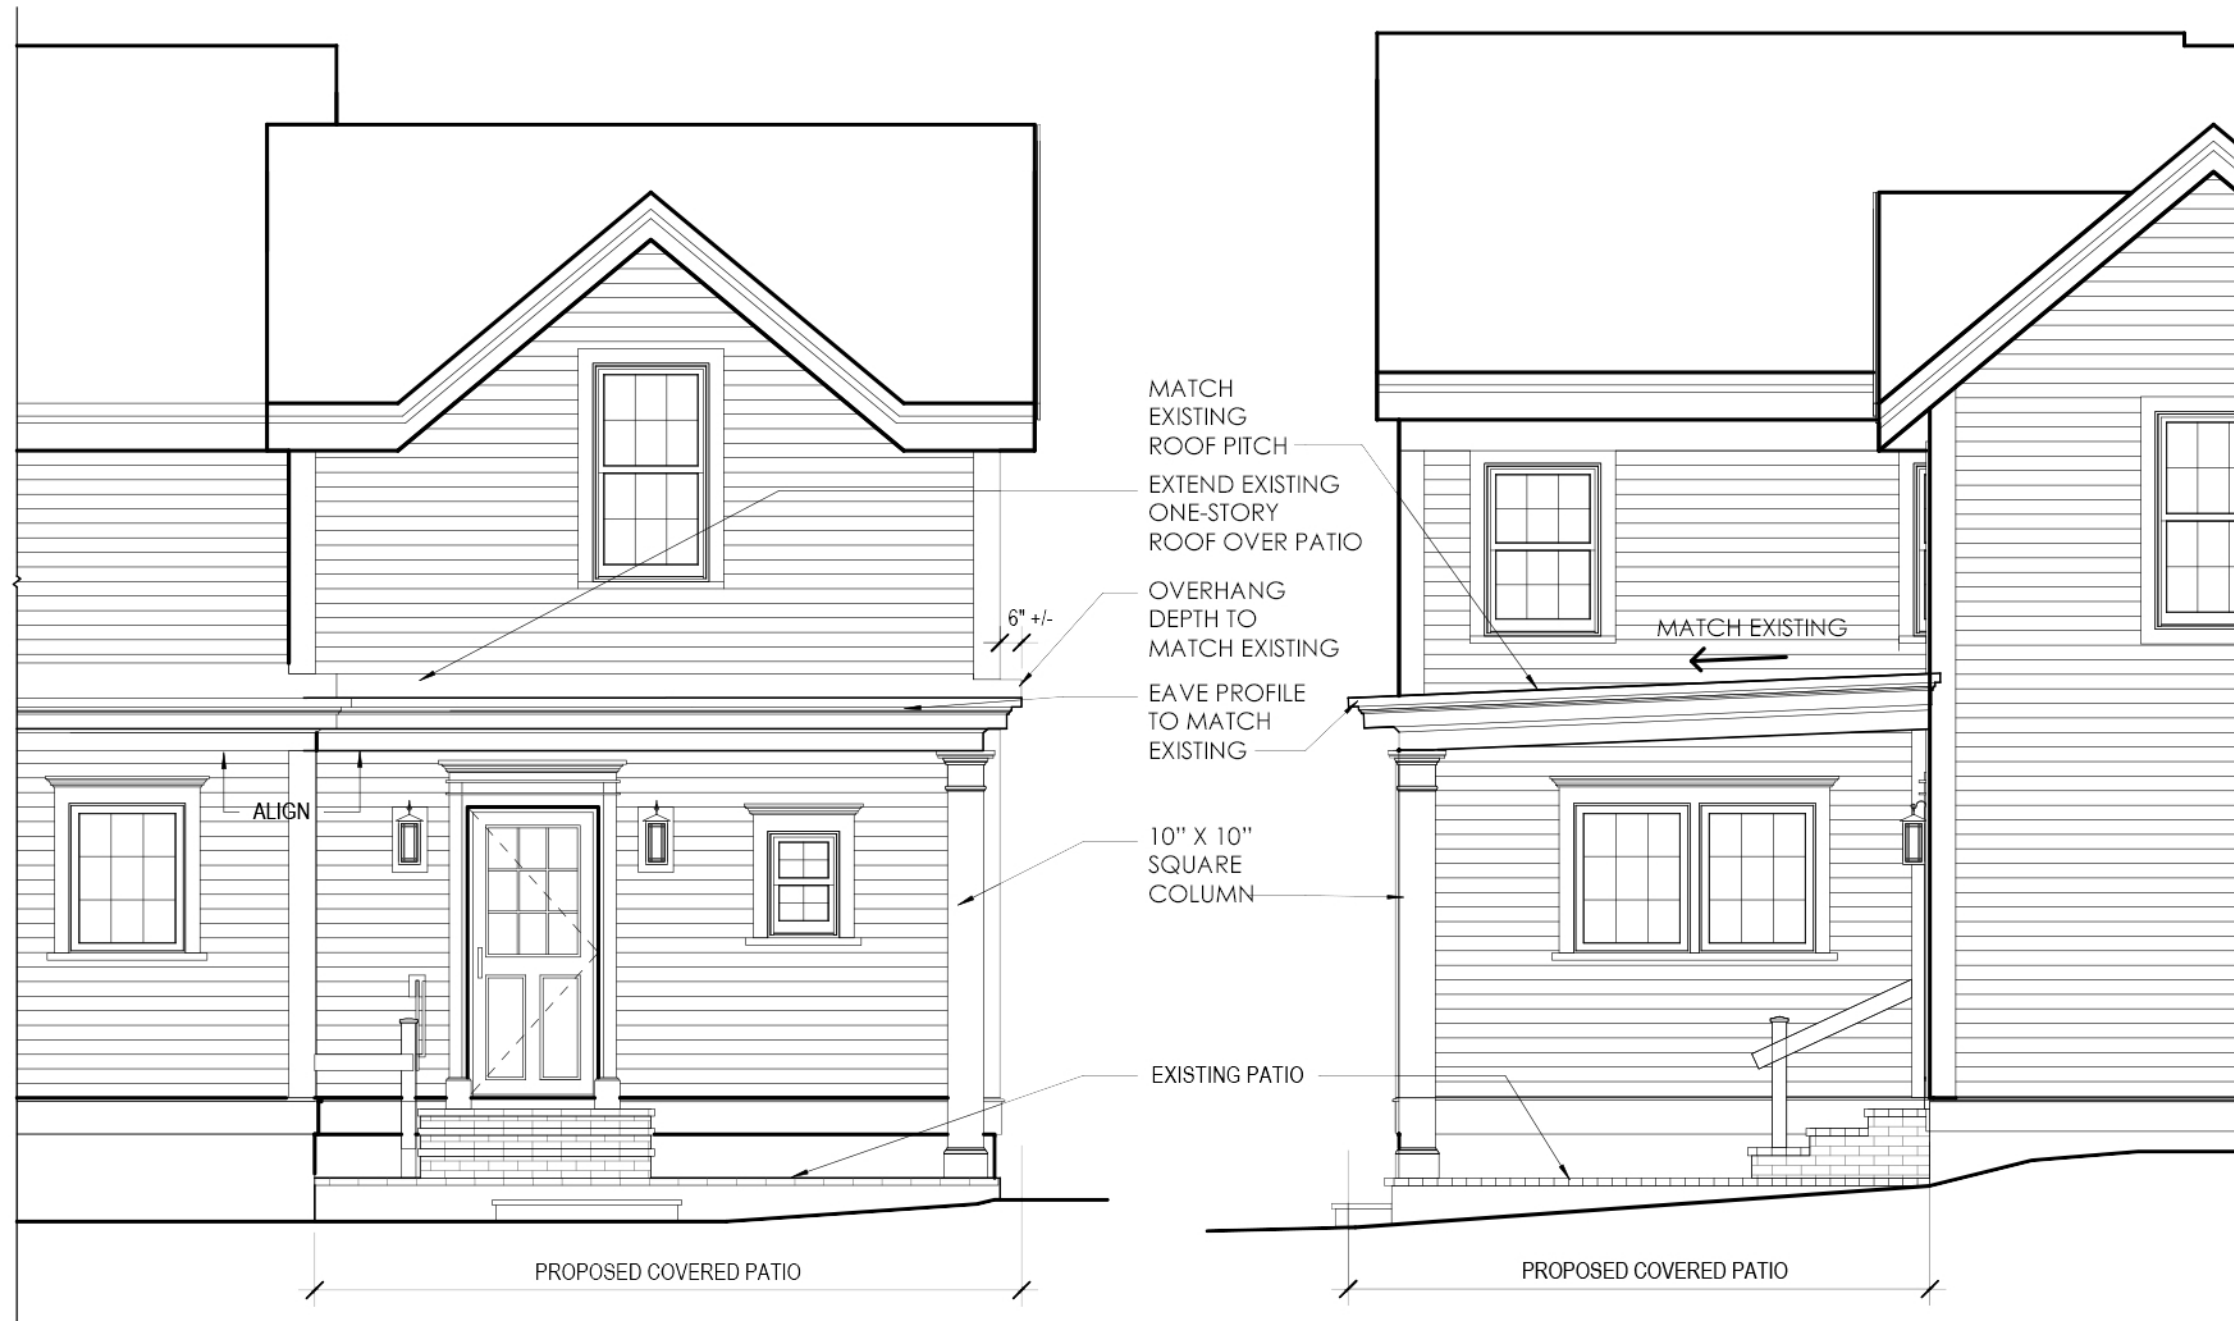

VIEW FROM BACK YARD

VIEW FROM DRIVEWAY

existing one-story addition

existing patio

VIEW FROM MARCY ST

area of existing patio

137 NEW CASTLE AVE  
CITY OF PORTSMOUTH  
MAY 2020 HDC  
PAGE 1

LOCUS MAP

TAX MAP

137 NEW CASTLE AVE  
CITY OF PORTSMOUTH  
MAY 2020 HDC  
PAGE 2

ROOF PLAN

PATIO PLAN

1/4" = 1'-0"

10" X 10" SQUARE COLUMN

**EXISTING EAVE DETAIL**

EXTEND GUTTER ACROSS FACE OF NEW ROOF. PITCH TO DRAIN INTO EXISTING DOWNSPOUT AT CORNER.

NORTH ELEVATION  
1/4" = 1'-0"

WEST ELEVATION

# Square Smooth Posts

The square post is versatile and offers exceptional architectural detail. Contemporary, colonial, and prairie style are just a few of the many types of homes on which you could introduce a square post.