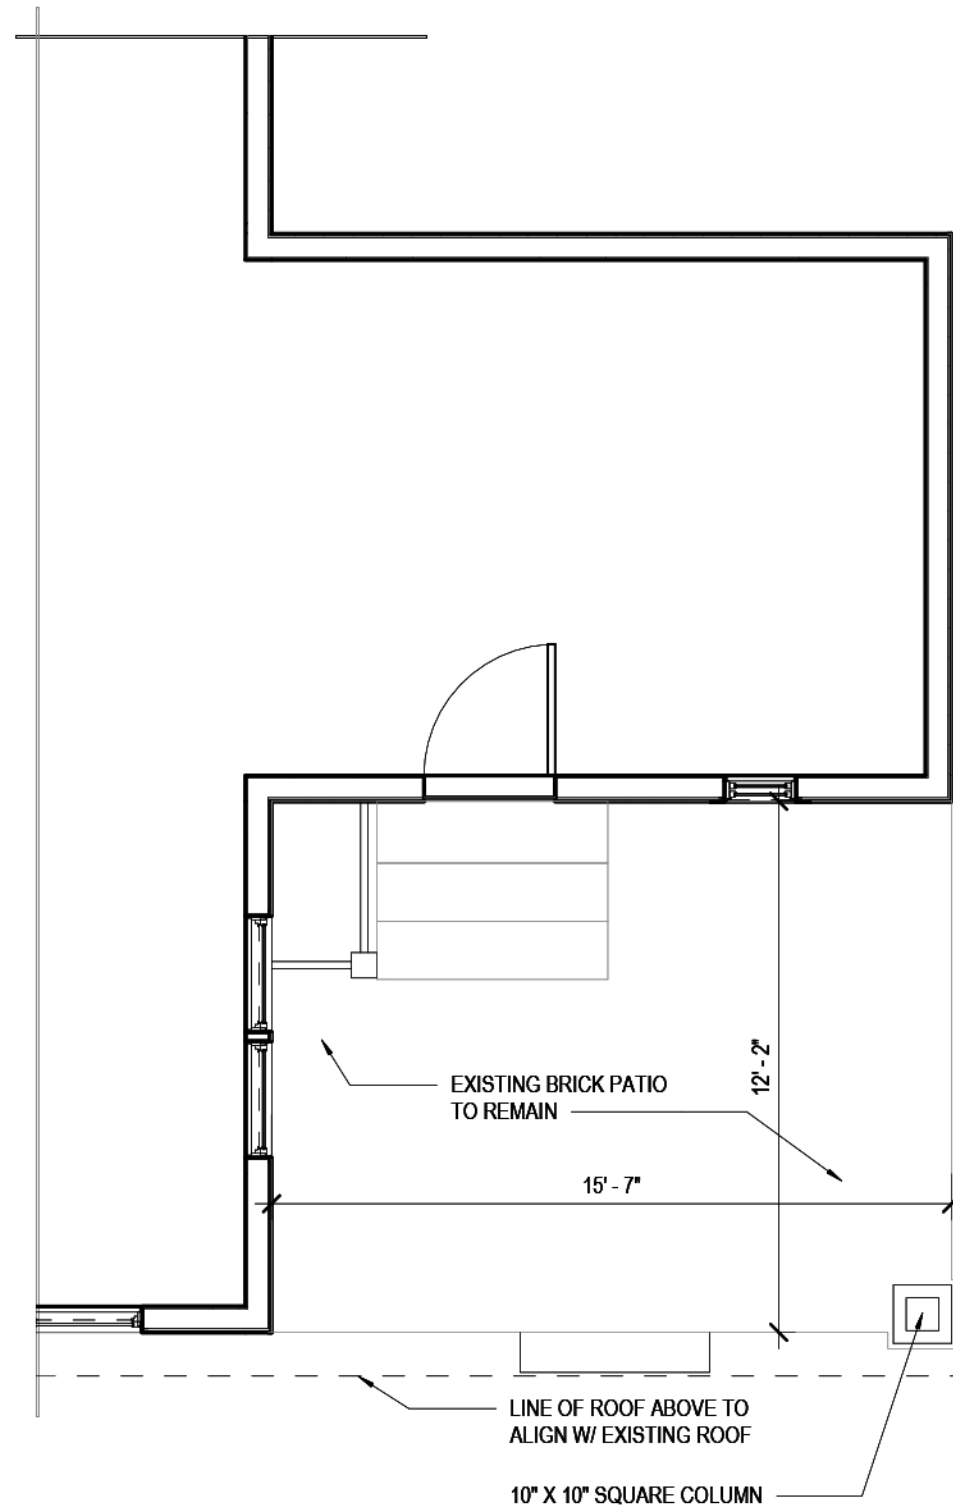

VIEW FROM BACK YARD

VIEW FROM DRIVEWAY

existing one-story addition

existing patio

VIEW FROM MARCY ST

area of existing patio

137 NEW CASTLE AVE  
CITY OF PORTSMOUTH  
MAY 2020 HDC  
PAGE 1

LOCUS MAP

TAX MAP

137 NEW CASTLE AVE  
CITY OF PORTSMOUTH  
MAY 2020 HDC  
PAGE 2

ROOF PLAN

PATIO PLAN

1/4" = 1'-0"

10" X 10" SQUARE COLUMN

**EXISTING EAVE DETAIL**

EXTEND GUTTER ACROSS FACE OF NEW ROOF. PITCH TO DRAIN INTO EXISTING DOWNSPOUT AT CORNER.

NORTH ELEVATION  
1/4" = 1'-0"

WEST ELEVATION

## Square Smooth Posts

Post Size	Outside Diameter Top (A)	Inside Diameter Top	Outside Diameter Bottom (B)	Inside Diameter Bottom	Material Thickness
6" x 8'	5 3/4"	4 3/4"	5 3/4"	4 3/4"	1/2"
6" x 9'	5 3/4"	4 3/4"	5 3/4"	4 3/4"	1/2"
8" x 8'	7 15/16"	6 7/16"	7 15/16"	6 7/16"	1/2"
8" x 9'	7 15/16"	6 7/16"	7 15/16"	6 7/16"	1/2"
8" x 10'	7 15/16"	6 7/16"	7 15/16"	6 7/16"	1/2"
10" x 8'	9 3/4"	8 11/16"	9 3/4"	8 11/16"	1/2"
10" x 9'	9 3/4"	8 11/16"	9 3/4"	8 11/16"	1/2"
10" x 10'	9 3/4"	8 11/16"	9 3/4"	8 11/16"	1/2"
12" x 8'	11 3/4"	10 3/4"	11 3/4"	10 3/4"	1/2"
12" x 9'	11 3/4"	10 3/4"	11 3/4"	10 3/4"	1/2"
12" x 10'	11 3/4"	10 3/4"	11 3/4"	10 3/4"	1/2"
12" x 12'	11 3/4"	10 3/4"	11 3/4"	10 3/4"	1/2"
14" x 8'	13 7/8"	13 1/8"	13 7/8"	13 1/8"	3/8"
14" x 9'	13 7/8"	13 1/8"	13 7/8"	13 1/8"	3/8"
14" x 10'	13 7/8"	13 1/8"	13 7/8"	13 1/8"	3/8"
14" x 12'	13 7/8"	13 1/8"	13 7/8"	13 1/8"	3/8"
14" x 14'	13 7/8"	13 1/8"	13 7/8"	13 1/8"	3/8"