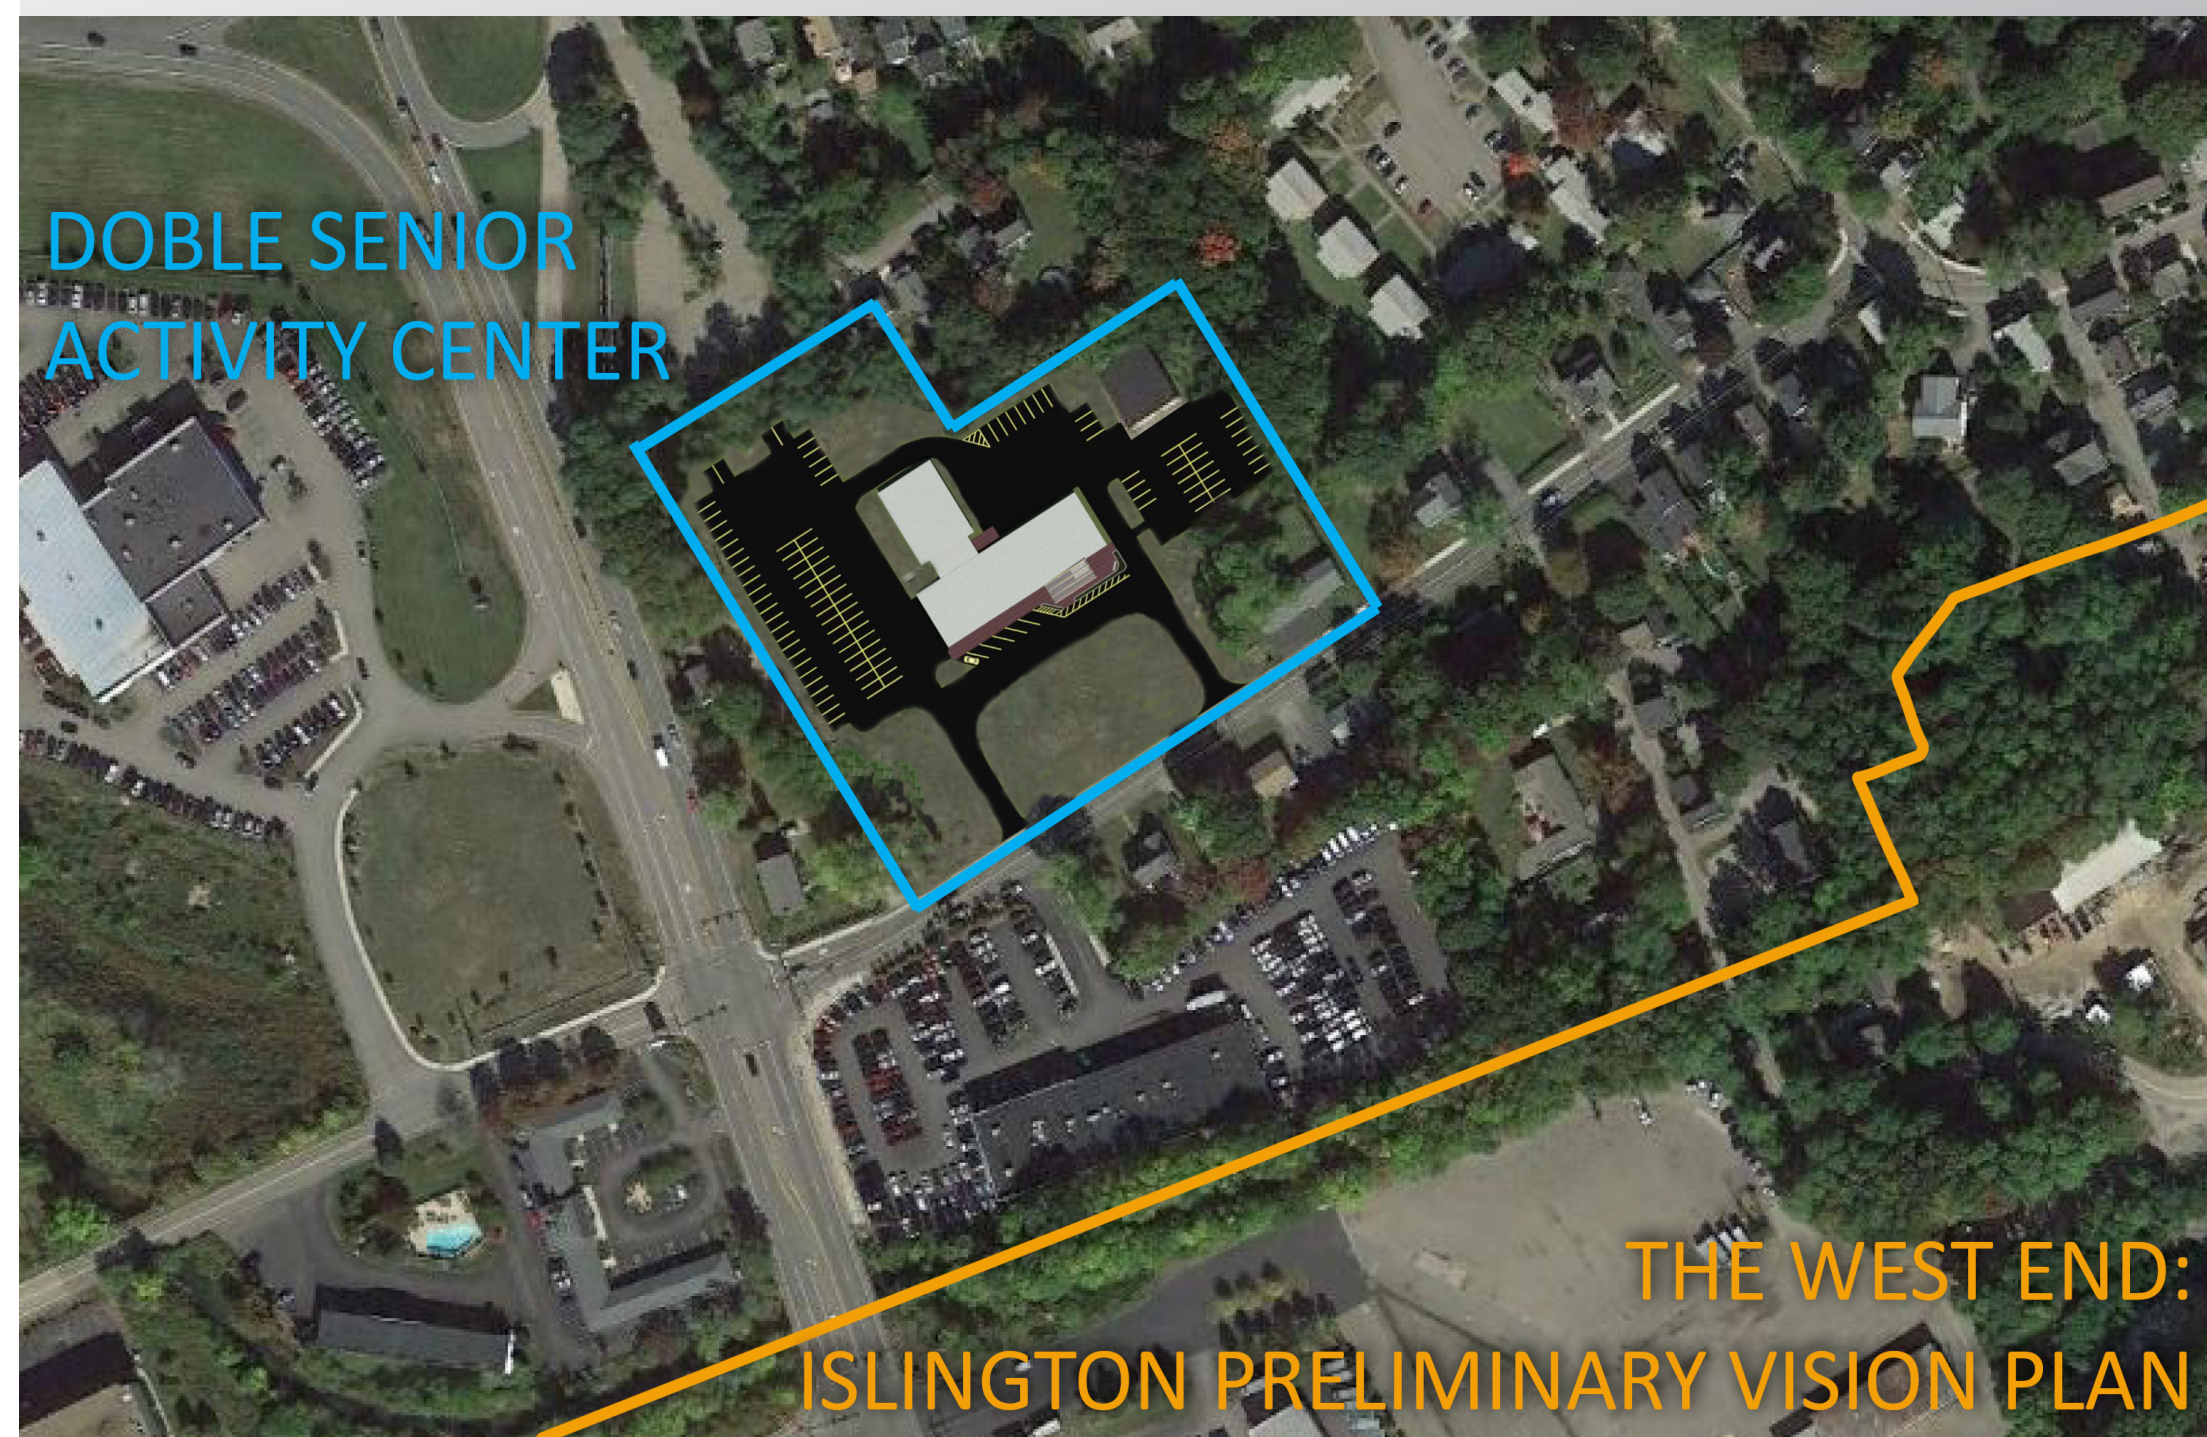

# PORTSMOUTH SENIOR ACTIVITY CENTER

DOBLE SENIOR ACTIVITY CENTER

THE WEST END: ISLINGTON PRELIMINARY VISION PLAN