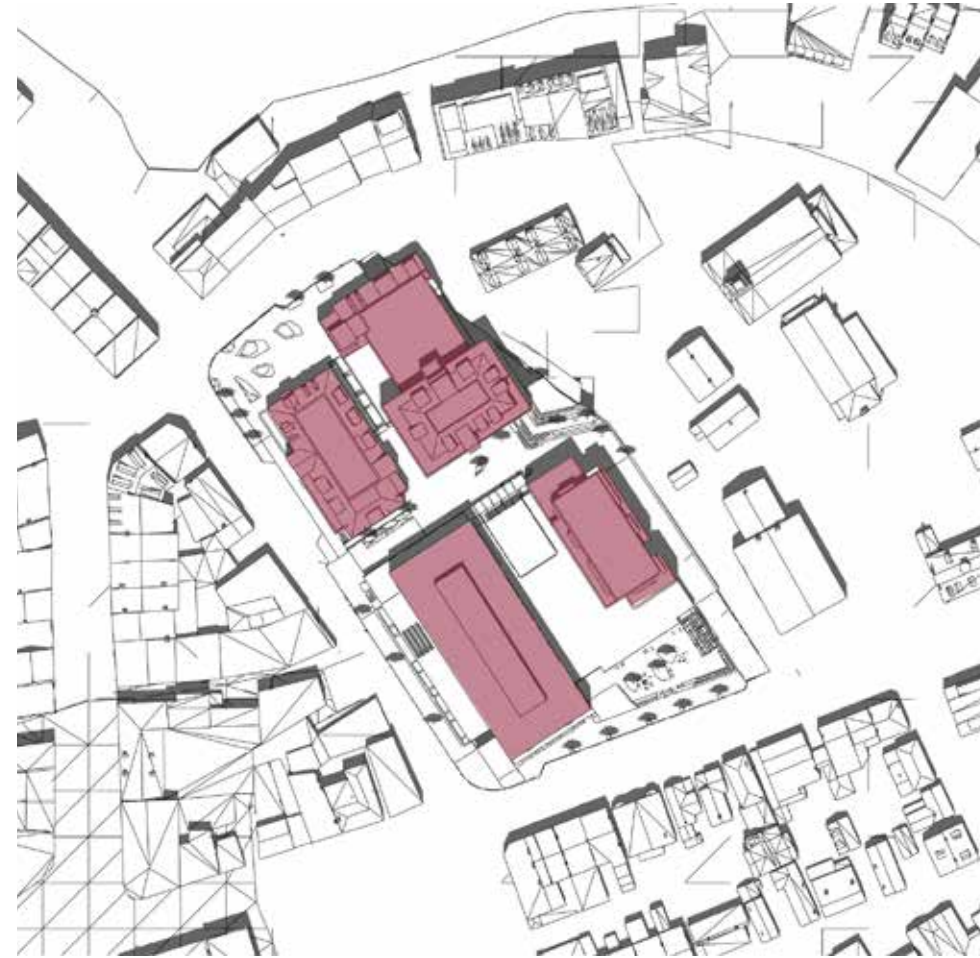

PROPOSED DESIGN

VIEW FROM NORTHWEST

PROPOSED DESIGN

VIEW FROM SOUTHEAST

SHADOW STUDIES

9 AM

Noon

3 PM

MARCH 21 / SEPTEMBER 21

SHADOW STUDIES

9 AM

JUNE 21

Noon

3 PM

SHADOW STUDIES

9 AM

DECEMBER 21

Noon

3 PM

PROPOSED DESIGN

c. 1900

BOW STREET PERSPECTIVE

PROPOSED