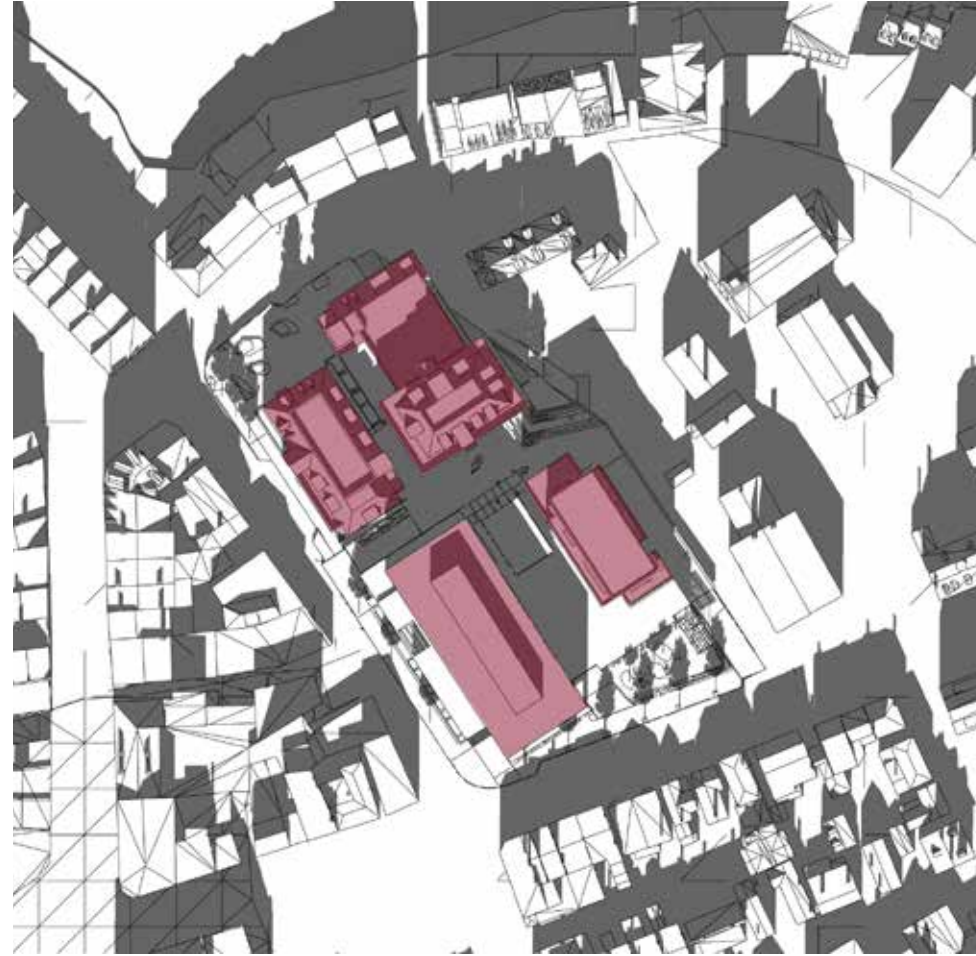

PROPOSED DESIGN

VIEW FROM NORTHWEST

PROPOSED DESIGN

VIEW FROM SOUTHEAST

SHADOW STUDIES

9 AM

Noon

3 PM

MARCH 21 / SEPTEMBER 21

SHADOW STUDIES

9 AM

JUNE 21

Noon

3 PM

SHADOW STUDIES

9 AM

DECEMBER 21

Noon

3 PM

PROPOSED DESIGN

c. 1900

BOW STREET PERSPECTIVE

PROPOSED