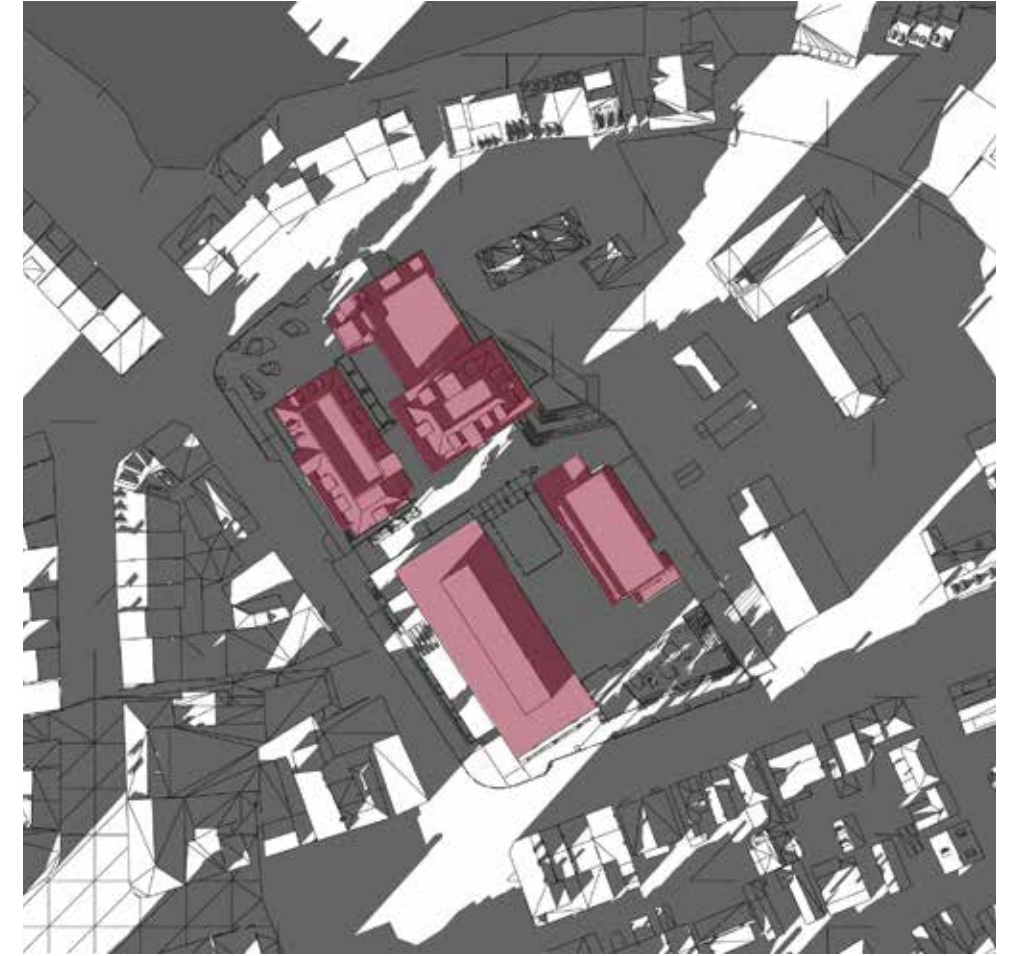

MARCH 21 / SEPTEMBER 21

SHADOW STUDIES

9 AM

JUNE 21

Noon

3 PM

SHADOW STUDIES

9 AM

DECEMBER 21

Noon

3 PM

PROPOSED DESIGN

c. 1900

BOW STREET PERSPECTIVE

PROPOSED